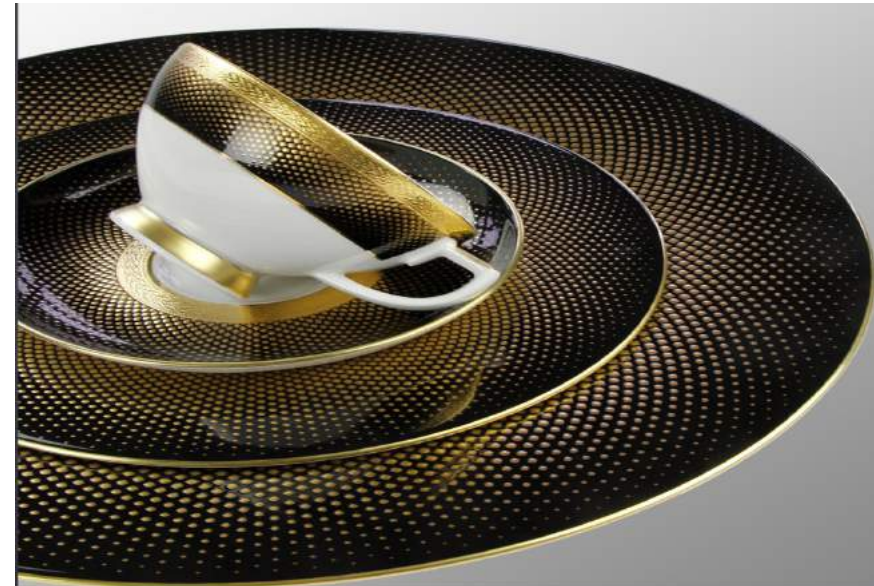

TINTORETTO

WHITE GOLD

BLACK GOLD