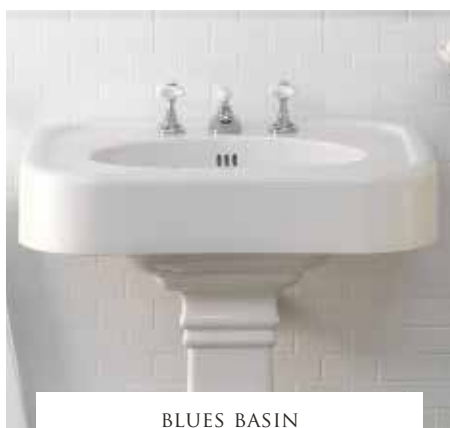

BLUES CONSOLE

BLUES BASIN