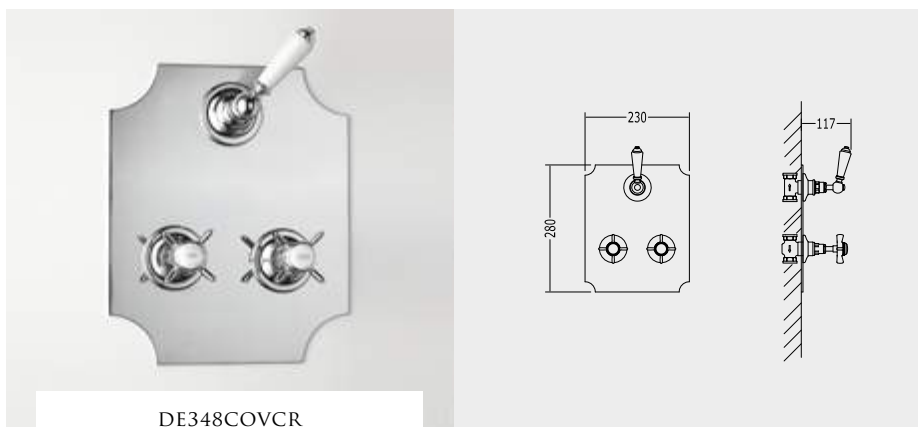

DE348COVCR

DE348COVCR P 17.9155

CROMO - CHROME - CHROM - CHROME - CROMO - ХРОМ

DE348COVOT P 21.3335

ORO CHIARO - LIGHT GOLD - HELLGOLD - OR CLAIR
ORO CLARO - СВЕТЛОЕ ЗОЛОТО

DE348COVNKL P 21.3335

NICKEL LUCIDO - POLISHED NICKEL - POLIERNICKEL
NICKEL POLI - NIQUEL LUCIDO - НИКЕЛЬ БЛЕСТЯЩИЙ

MISCELATORE PER DOCCIA CON 3 RUBINETTI D'ARRESTO

MIXER FOR SHOWER WITH 3 CUT-OFF TAPS, WALL MOUNTED

MISCHBATTERIE FÜR DIE DUSCHE MIT 3 WANDARMATUREN

MÉLANGEUR POUR DOUCHE AVEC 3 ROBINETS D'ARRÊT

MEZCLADORA PARA DUCHA CON 3 LLAVES DE ARRESTO

СМЕСИТЕЛЬ ДЛЯ ДУША С ЗАПОРНЫМ ВЕНТИЛЕМ