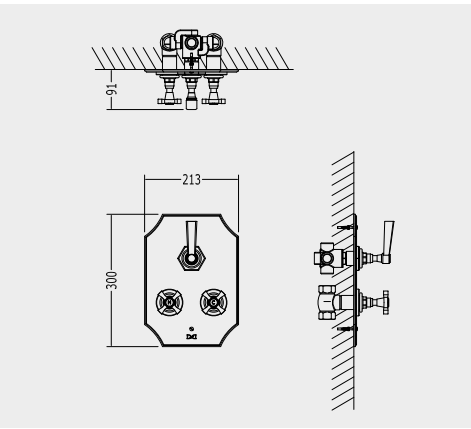

ADNJ1059CR P 54.7250

CROMO - CHROME - CHROM - CHROME - CROMO - ХРОМ

ADNJ1059 P 71.5000

ORO CHIARO - LIGHT GOLD - HELLGOLD - OR CLAIR
ORO CLARO - СВЕТЛОЕ ЗОЛОТО

ADNJ1059NK P 61.6000

NICKEL LUCIDO - POLISHED NICKEL - POLIERNICKEL
NICKEL POLI - NIQUEL LUCIDO - НИКЕЛЬ БЛЕСТЯЩИЙ

GRUPPO VASCA/DOCCIA DA PARETE CON DEVIATORE DUE VIE

BATH/SHOWER SET, WALL MOUNTED WITH TWO WAY DIVERTER
WANDARMATUR WANNE/DUSCHE MIT ZWEI-WEGE-UMLEITER
ENSEMBLE BAIGNOIRE/DOUCHE ADOSÉE AU MUR AVEC SÉLECTEUR À DEUX VOIES
GRUPO BAÑERA/PLATO DE DUCHA ADOSADA A LA PARED CON DESVIADOR DE DOS VÍAS
СМЕСИТЕЛЬ НА ВАННУ/ДУШ НАСТЕННЫЙ С ПЕРЕКЛЮЧАТЕЛЕМ НА 2 ВЫХОДА