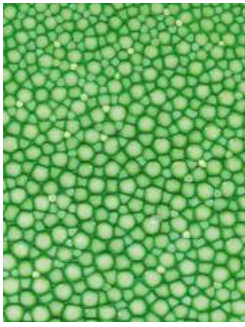

REAL SHAGREEN LEATHER

tanned in Italy • origin: Southeast Asia • price category: D
only for jewellery, napkin rings and special productions

R01 • *acid green*