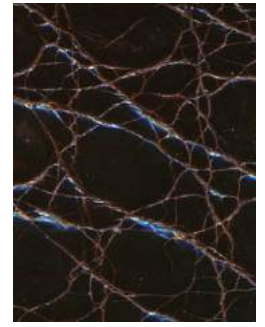

R11 • *cobalt blue*

R13 • *red*

R14 • *fuchsia*

R29 • *lilac*

R16 • *violet*

R17 • *bordeaux*

R08 • *siena*

R18 • *mole brown*

R21 • *mud*

R33 • *ocean*

R20 • *black*

REAL CROCODILE LEATHER

tanned in Italy • origin: South America • price category: D  
only for jewellery, napkin rings and special productions

K02 • *green*

K04 • *orange*

K06 • *ivory*

K08 • *cognac*

K09 • *brown*

K11 • *cobalt blue*

K12 • *royal blue*

K13 • *red*

K14 • *fuchsia*

K16 • *violet*