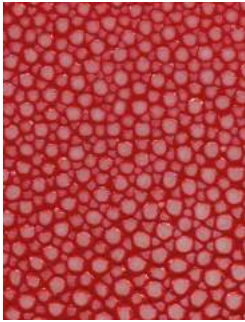

J80 • *musk*

REAL SHAGREEN LEATHER

tanned in Italy • origin: Southeast Asia • price category: D  
only for jewellery, napkin rings and special productions

R01 • *acid green*

R04 • *orange*

R06 • *ivory*

R10 • *light blue*

R11 • *cobalt blue*

R13 • *red*

R14 • *fuchsia*

R29 • *lilac*

R16 • *violet*

R17 • *bordeaux*

R08 • *siena*

R18 • *mole brown*