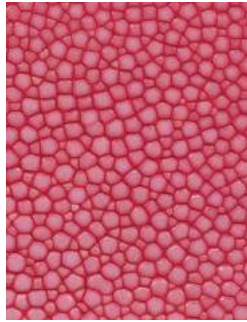

J80 • *musk*

REAL SHAGREEN LEATHER

tanned in Italy • origin: Southeast Asia • price category: D  
only for jewellery, napkin rings and special productions

R01 • *acid green*

R04 • *orange*

R06 • *ivory*

R10 • *light blue*

R11 • *cobalt blue*

R13 • *red*

R14 • *fuchsia*

R29 • *lilac*

R16 • *violet*

R17 • *bordeaux*

R08 • *siena*

R18 • *mole brown*