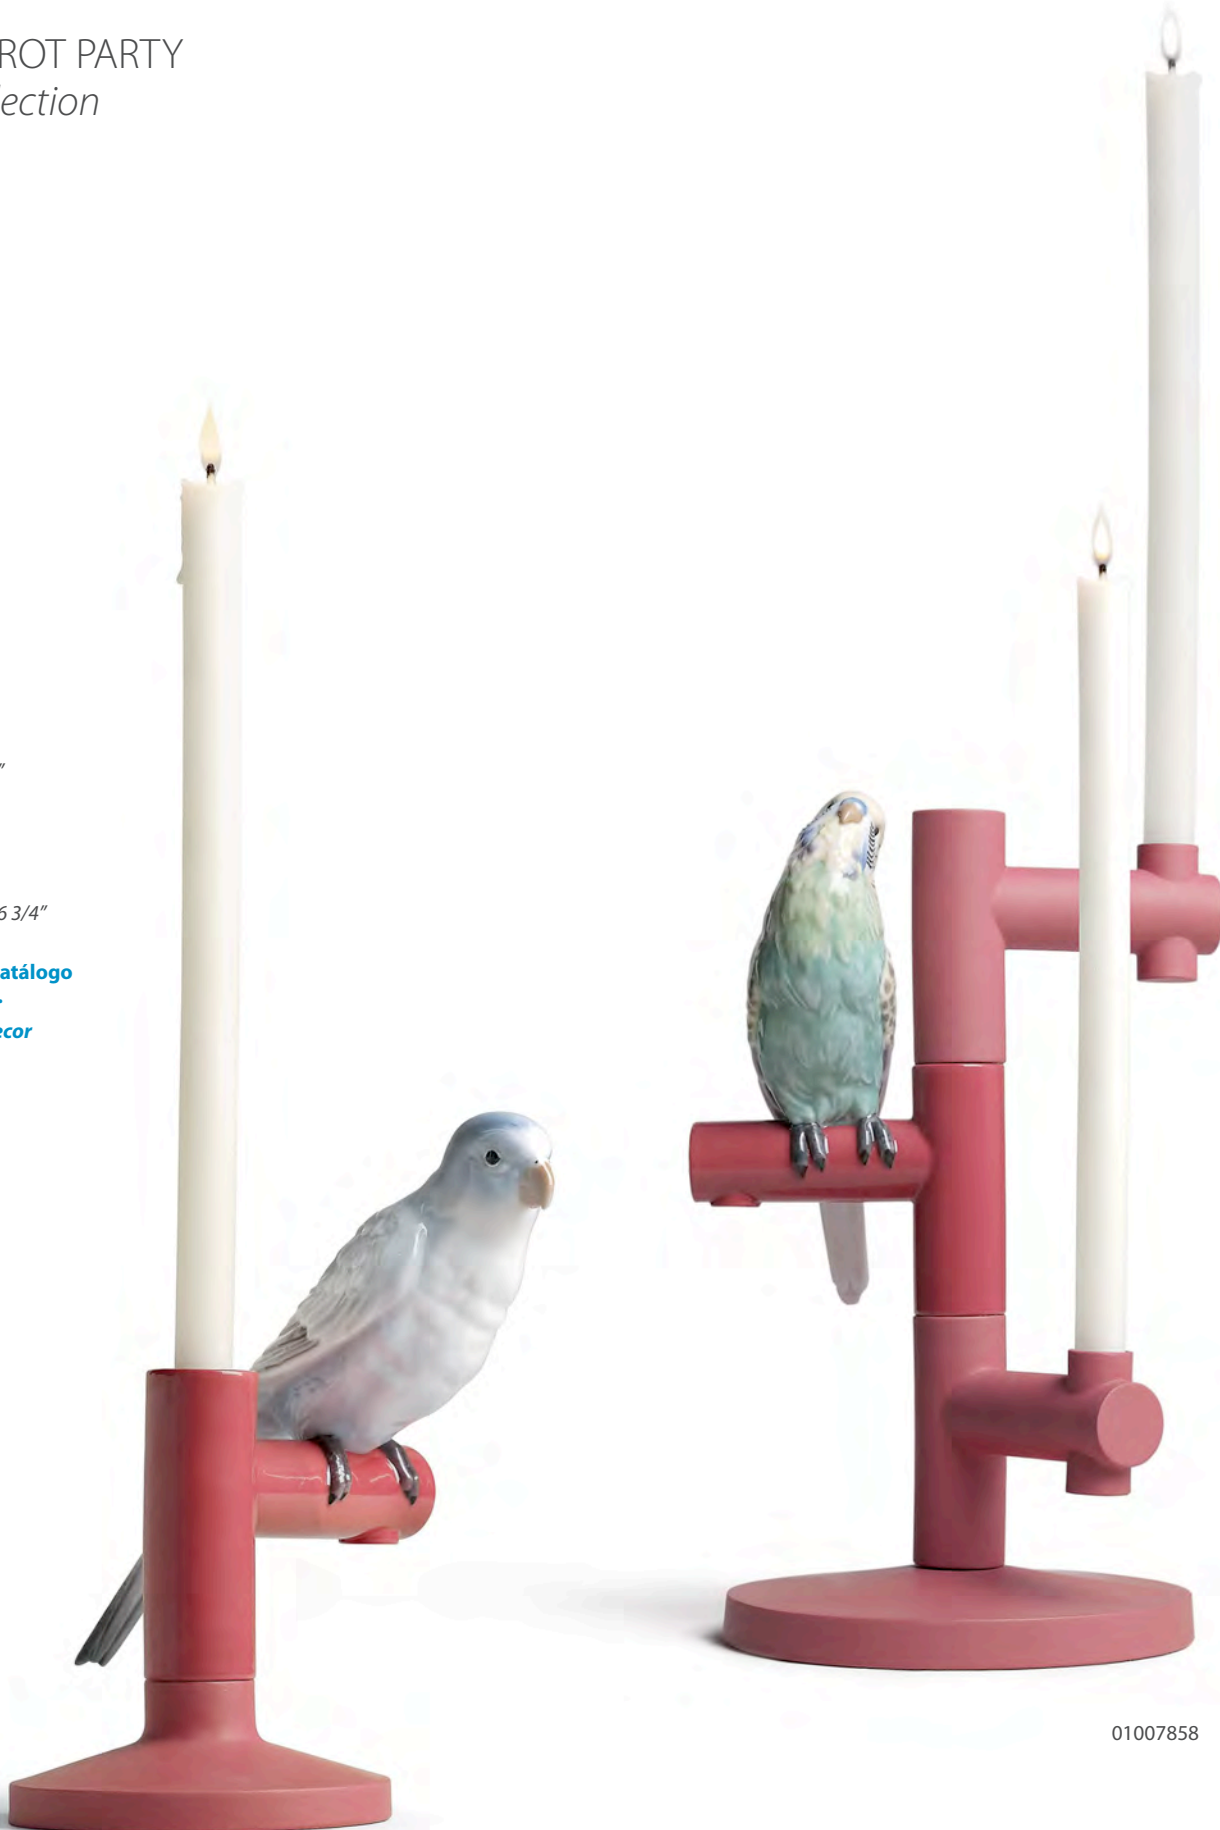

THE PARROT PARTY Collection

01007855 *

Parrot Light
19 x 14 x 15 cm
7 1/2" x 5 1/2" x 6"

01007858 *

Parrot Star
30 x 17 x 17 cm
11 3/4" x 6 3/4" x 6 3/4"

También en el catálogo
de Home Decor.

Also in Home Decor
catalogue.

01007855

01007858

(*) Velas no incluidas - Candles not included