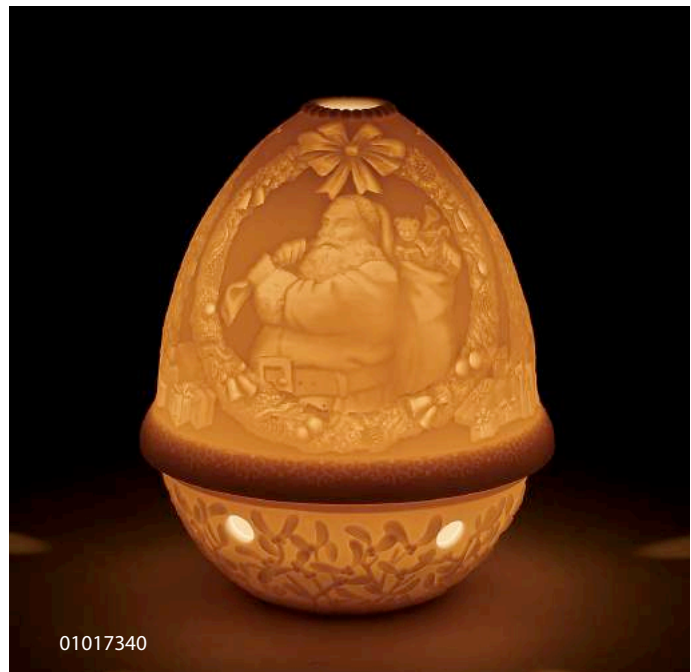

Vista delantera / Front view

01017323

Vista trasera / Back view