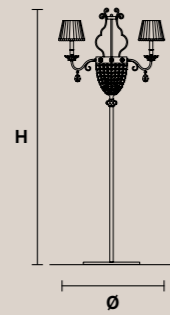

3x E27x60 W
USA 3x E26x60 W
(not included)

Glass diffuser

ELEGANTIA A2+1 

H 60 cm / 23.70"
L 38 cm / 15.00"
SP 20 cm / 7.90"

2×E14×40 W
1×E27×60 W

USA 2×E12×40 W
1×E26×60 W
(not included)

ELEGANTIA STL3 

H 180 cm / 70.90"
Ø 45 cm / 17.80"