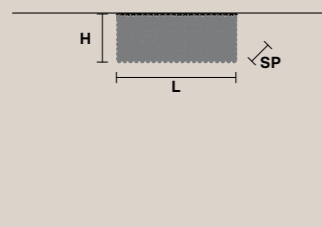

13×E14×40 W
USA 13×E12×40 W
(not included)

CUBO PL/SQUARE/MEDIUM/80

SQUARE

H 80 cm / 31.49"
L 25 cm / 9.84"
SP 25 cm / 9.84"

10×E14×40 W
USA 10×E12×40 W
(not included)

CUBO PL/SQUARE/LARGE/20

SQUARE

H 20 cm / 7.87"
L 50 cm / 19.68"
SP 50 cm / 19.68"