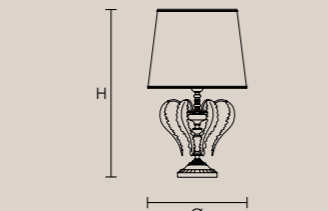

ACANTIA A2

H 40 cm / 15.74"
L 45 cm / 17.71"
SP 18 cm / 7.08"

2×E14×40 W max
USA 2×E12×40 W max
(not included)

Paralumi/shade DAM/14/WH

ACANTIA TL1

H 64 cm / 25.19"
Ø 36 cm / 14.17"

1×E27×60 W max
USA 1×E26×60 W max
(not included)