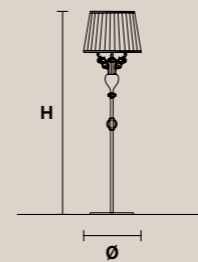

BELLE EPOKE 5 CE U

H 5 cm / 21.70"
Ø 65 cm / 25.60"

☉ 5×E14×40 W max
USA 5×E12×40 W max
(not included)

Paralumi/shade ORG-BD/16/VIO
Paralumi/shade PON-BD/16/IV

BELLE EPOKE STL1 CE

H 180 cm / 70.90"
Ø 40 cm / 15.80"