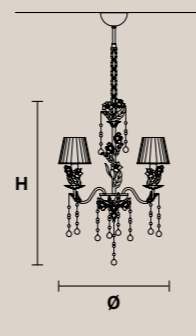

CERAMIC GARDEN 5 CE U

H 45 cm / 17.72"
Ø 60 cm / 23.62"

☉ 5×E14×40 W
USA 5×E12×40 W
(not included)

Paralumi/Shade PON/12/IV
Paralumi/Shade ORG/12/WH

CERAMIC GARDEN 3 CE U

H 40 cm / 15.75"
Ø 40 cm / 15.75"

☉ 3×E14×40 W
USA 3×E12×40 W
(not included)