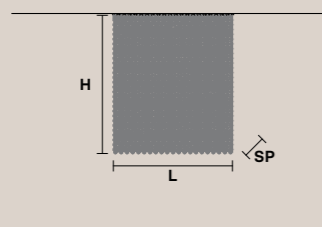

12×E14×40 W
USA 12×E12×40 W
(not included)

CUBO PL/LONG/B

RECTANGULAR

H 40 cm / 15.74"
SP 12.5 cm / 4.92"
L 50 cm / 19.68"

7×E14×40 W
USA 7×E12×40 W
(not included)

CUBO PL/LONG/C

RECTANGULAR

H 60 cm / 23.62"
SP 12.5 cm / 4.92"
L 50 cm / 19.68"