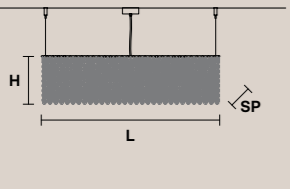

16xE14x40 W
USA 16xE12x40 W
(not included)

CUBO S/LONG/O CE U

RECTANGULAR

H 60 cm / 23.62"
SP 25 cm / 9.84"
L 75 cm / 29.52"

16xE14x40 W
USA 16xE12x40 W
(not included)

CUBO S/LONG/D CE U

RECTANGULAR

H 20 cm / 7.87"
SP 12.5 cm / 4.92"
L 75 cm / 29.52"