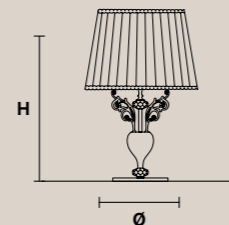

BELLE EPOKE TL1G CE

H 65 cm / 25.60"
Ø 40 cm / 15.80"

☉ 1×E27×60 W max
USA 1×E26×60 W max
(not included)

Paralumi/shade ORG-BD/40/VIO
Paralumi/shade PON-BD/40/IV