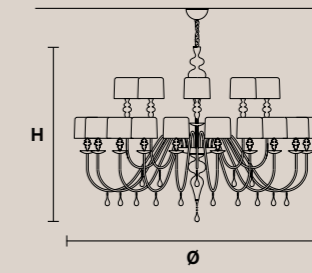

EVA S20+10 

H 200 cm / 78.80"
Ø 280 cm / 110.50"

30×E14×60 W max
USA 30×E12×40 W max
(not included)

Aluminum lampshades included

EVA S10 

H 75 cm / 29.60"
Ø 110 cm / 43.40"

10×E14×60 W max
USA 10×E12×40 W max
(not included)