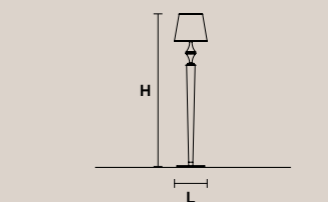

DARSHAN STL1

H 163 cm / 64.17"
L 34 cm / 13.38"

1x E27x60 W max
USA 1x E26x60 W max
(not included)

Paralumi/shade L01/34