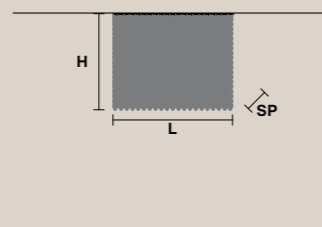

CUBO PL/SQUARE/LARGE/40

SQUARE

H 40 cm / 15.74"
L 50 cm / 19.68"
SP 50 cm / 19.68"

12×E14×40 W
USA 12×E12×40 W
(not included)