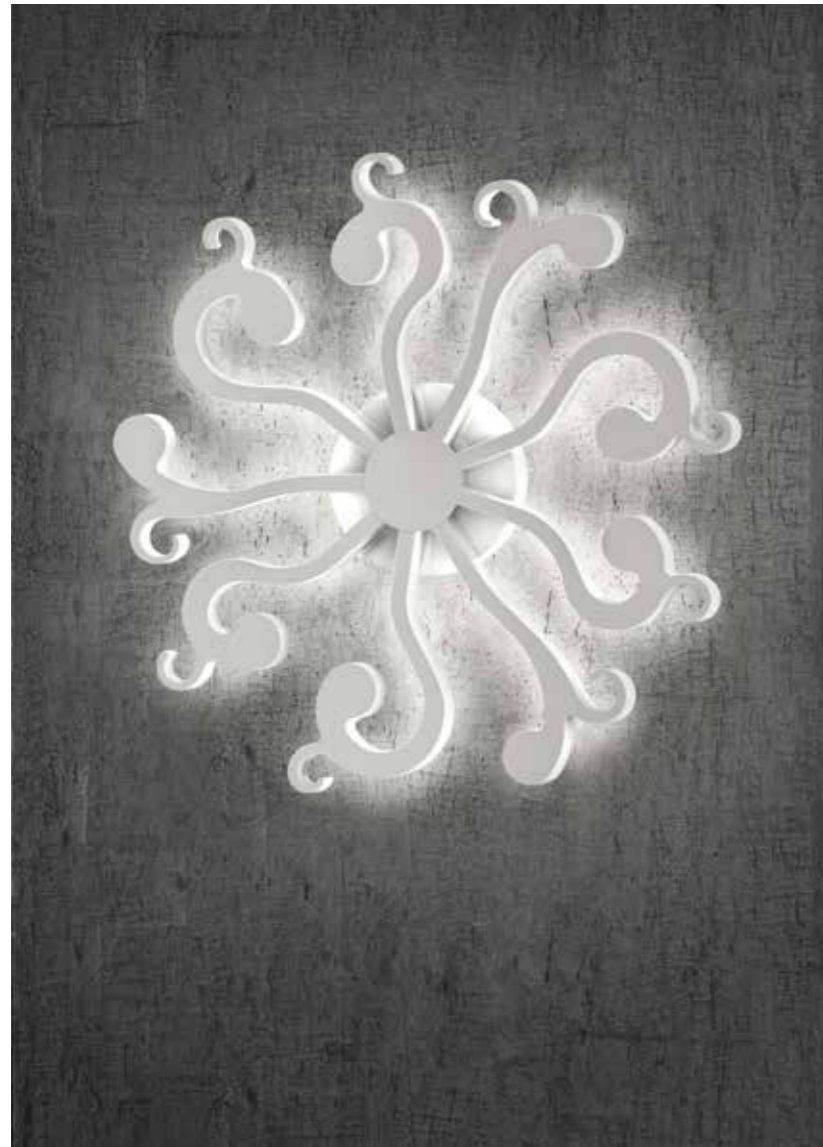

FINISH: V10

Masiero Dimore

Virgo s100

VIRGO

design by Manuel Vivian

Virgo A100

Virgo PL100

Virgo A70