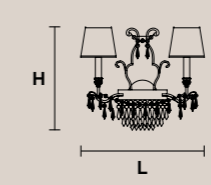

Paralumi/shade DAM IV

GLASSÉ A4

H 25 cm / 9.84"
L 50 cm / 19.68"
SP 15 cm / 5.90"

2×E14×40 W max
2×G9×40 W max
Halogen
USA 2×E12×40 W max
(not included)

Paralumi/shade DAM IV

GLASSÉ A2+1

H 40 cm / 15.75"
L 40 cm / 15.75"
SP 25 cm / 9.85"