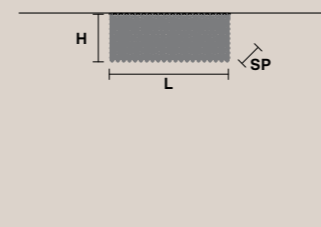

CUBO PL/LONG/J

RECTANGULAR

H 20 cm / 7.87"
SP 25 cm / 9.84"
L 50 cm / 19.68"

8×E14×40 W
USA 8×E12×40 W
(not included)