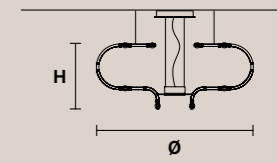

RAQAM F

H 50 cm / 19.68"
Ø 120 cm / 47.24"

LED x 128 W CRI>80
3000 K - 13600 lm
Dimmable: PUSH+DMX
on request