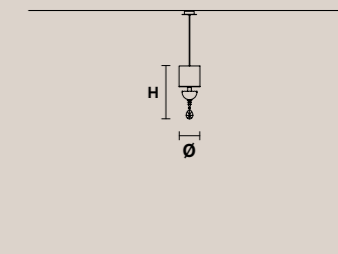

NUARÉ 1

H 105 cm / 41.33"
Ø 17 cm / 6.69"

1×E14×40 W max
USA 1×E12×40 W max
(not included)

Paralumi/shade SAT/17/SN