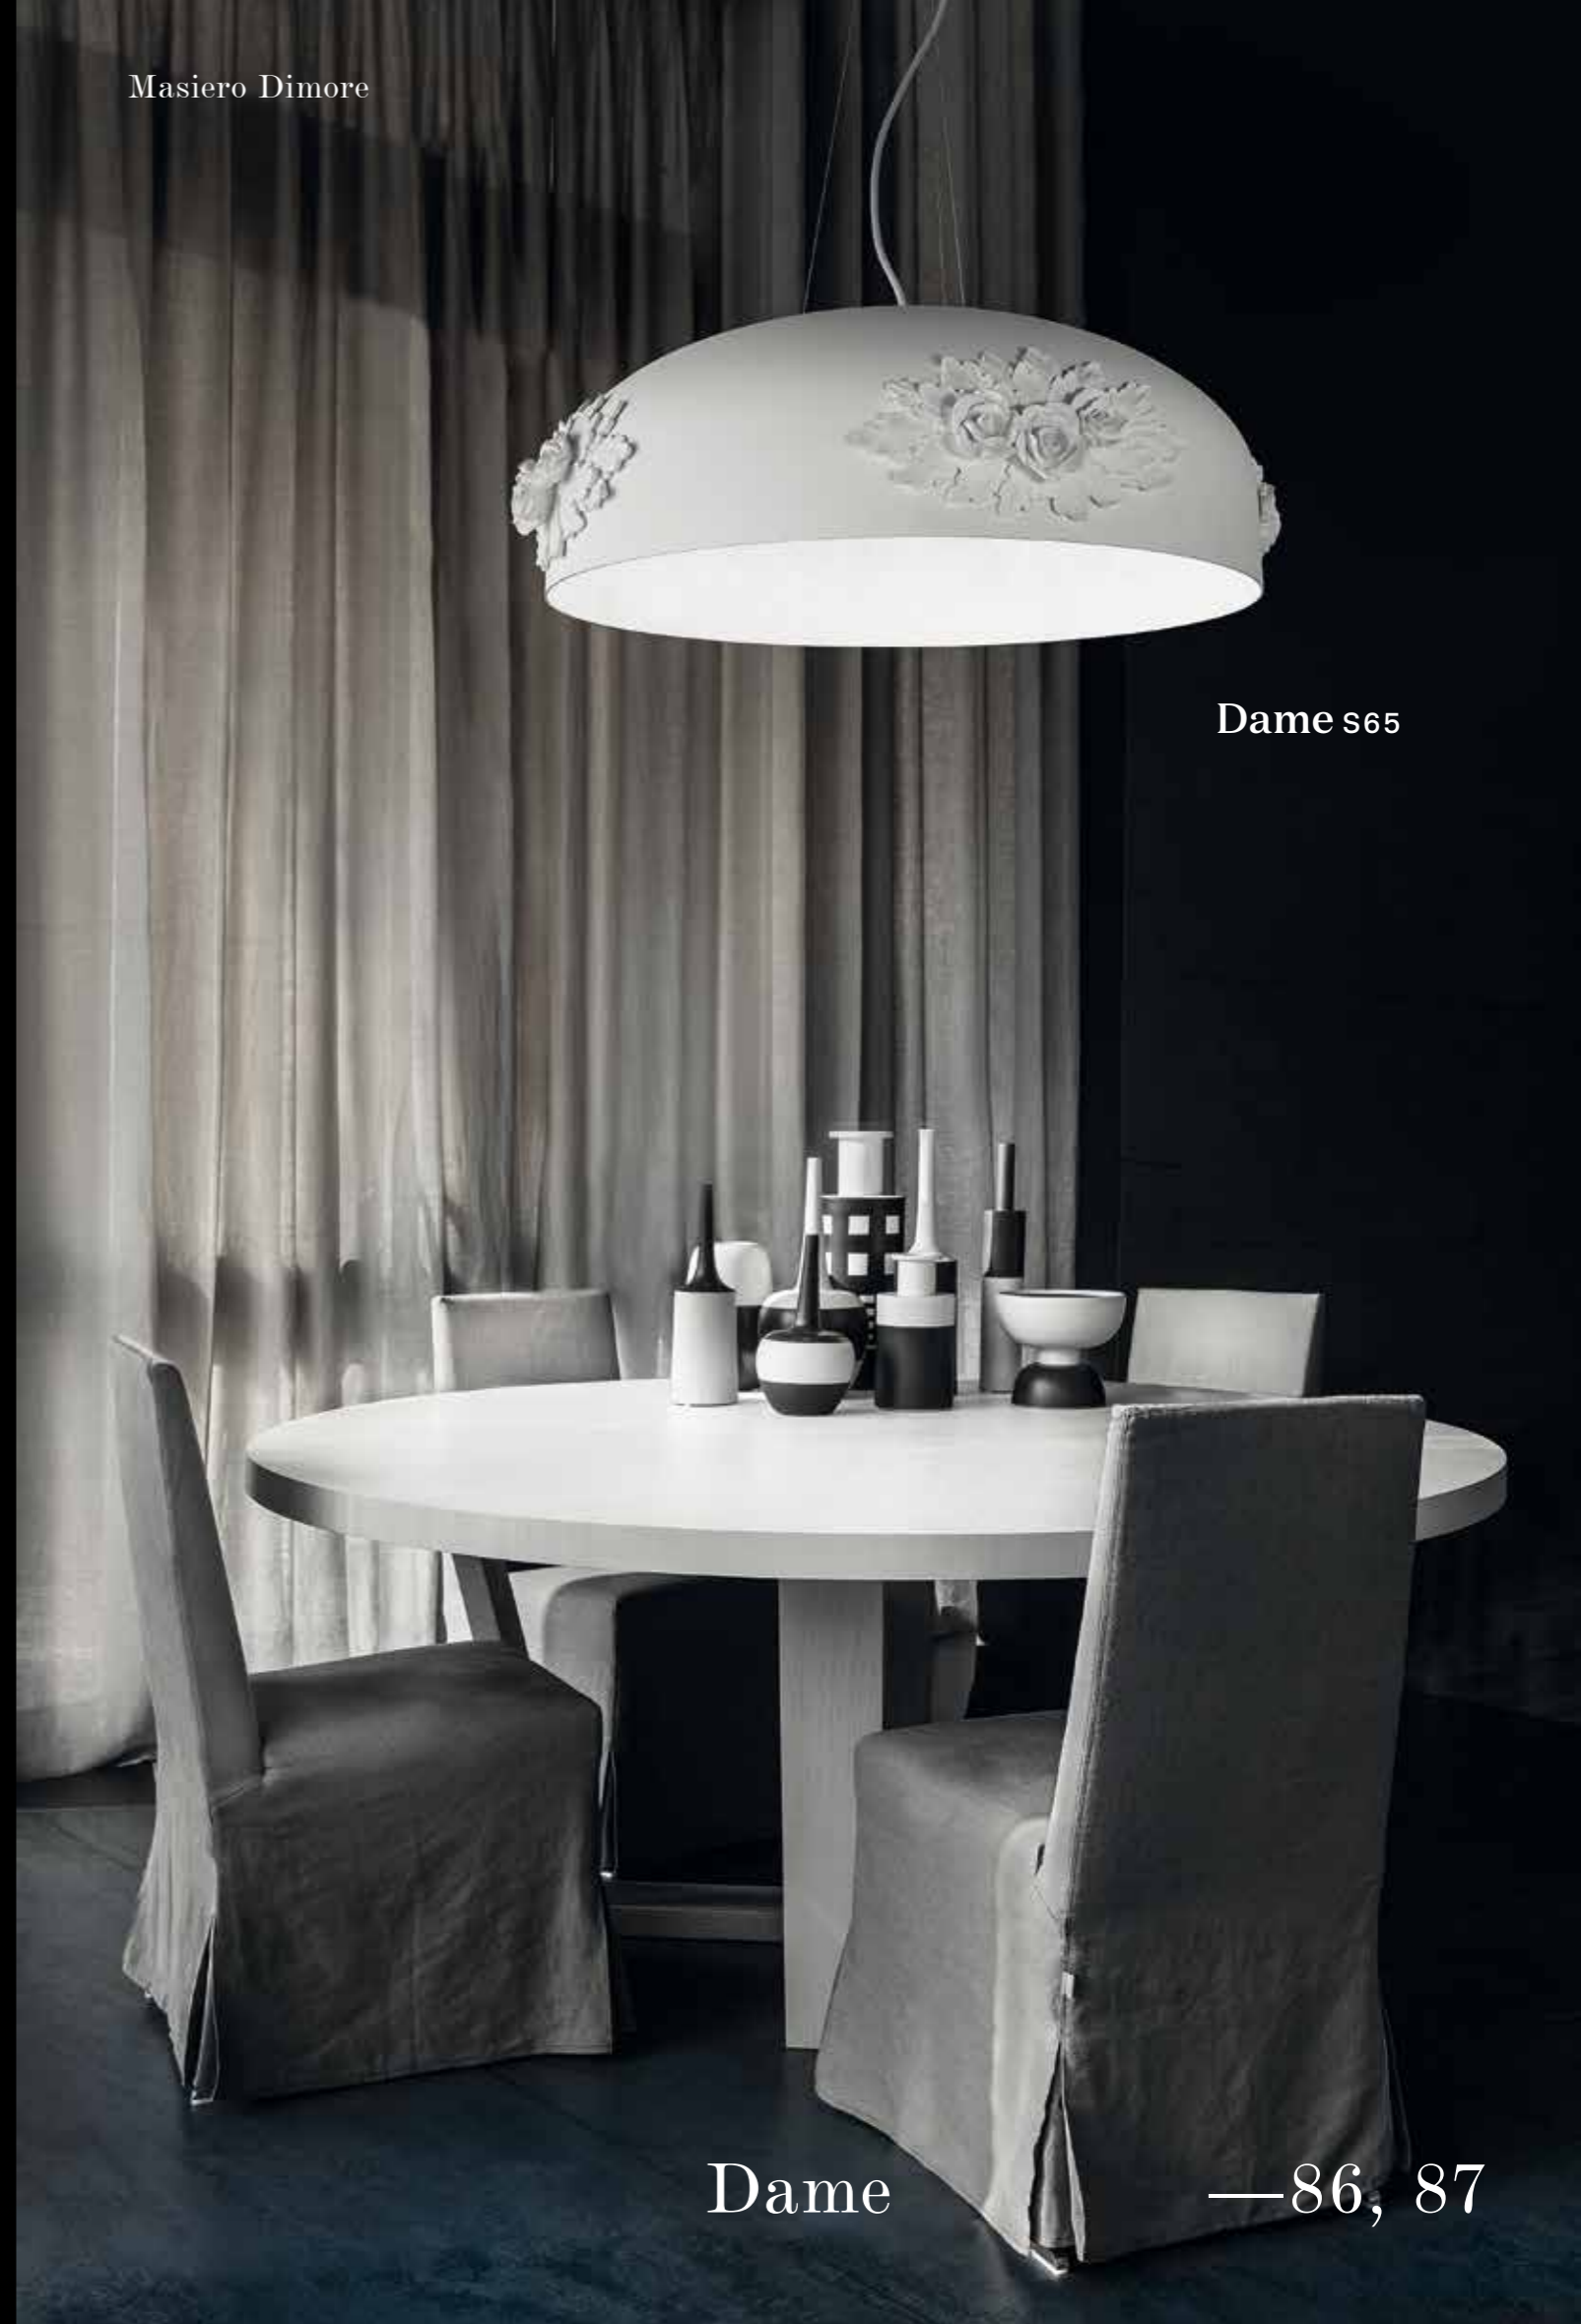

Rağam — 84, 85

Masiero Dimore

DAME

design by Manuel e Vanessa Vivian

Dame s65

Dame s80

Masiero Dimore

Dame s18 COMPOSITION