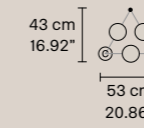

NAPPE
SUGGESTED COMPOSITIONS

NAPPE C3   **NAPPE C5**