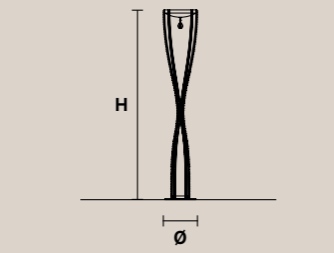

NOBLESSE STL2

H 180 cm / 70.20"
Ø 33 cm / 12.87"

2×R7S×100 W max
USA 2×R7S×100 W max
(not included)

Paralumi/shade SHA-BD/12/IV