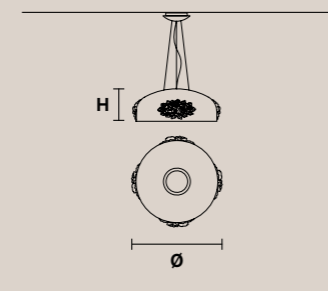

F01 Foglia oro
Gold leaf

V95 Bianco opaco (ex P06 / WH-M)
Matt white

DAME S80

H 26 cm / 10.23"
Ø 80 cm / 31.49"

LED x 27 W CRI>80
3000 K - 3720 lm
Dimmable: 1-10V + PUSH

DAME S65

H 26 cm / 10.23"
Ø 65 cm / 25.59"