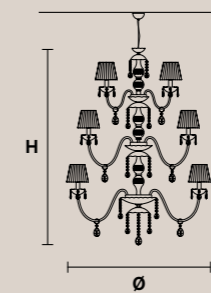

W Vetro Bianco
White Glass

R Vetro Rosso
Red Glass

B Vetro Nero
Black Glass

MILORD 10+10+5

H 150 cm / 58.50"
Ø 105 cm / 40.95"

25×E14×40 W max*
USA 25×E12×40 W max*
(not included)

Paralumi/shades ORGANZA
INCLUSI/INCLUDED
* Candle shape necessary
for lampshades