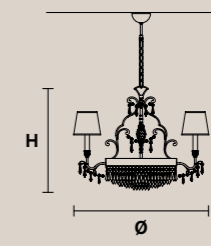

GLASSÉ 6+3

H 60 cm / 23.63"
Ø 75 cm / 29.53"

6×E14×40 W max*
3×G9×60 W max
Halogen

USA 6×E12×40 W max*
(not included)

Paralumi/shade DAM/14/IV
* Candle shape necessary for lampshades

GLASSÉ PL8

H 30 cm / 11.81"
Ø 60 cm / 23.63"