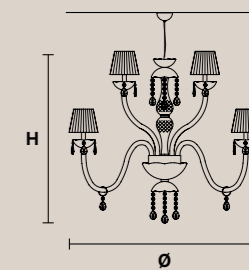

MILORD 10+5

H 85 cm / 33.15"
Ø 100 cm / 39.00"

15×E14×40 W max*
USA 15×E12×40 W max*
(not included)

Paralumi/shades ORGANZA
INCLUSI/INCLUDED
* Candle shape necessary
for lampshades

MILORD 8+4

H 80 cm / 31.20"
Ø 90 cm / 35.10"