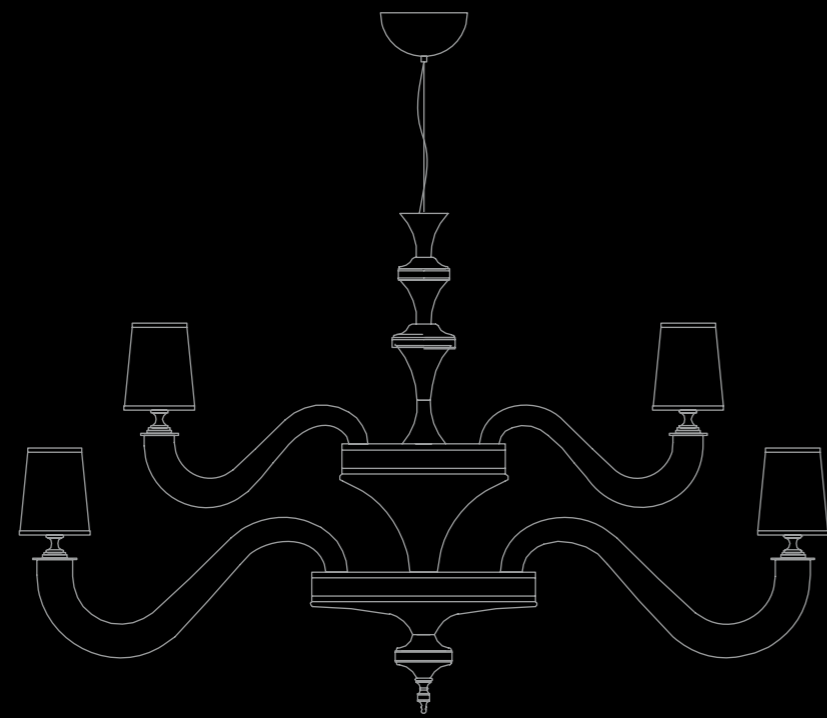

Masiero Dimore

DARSHAN

design by m_p studio

Darshan 6