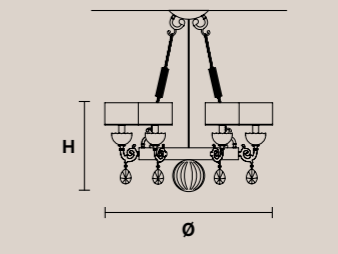

NUARÉ 6

H 50 cm / 19.69"
Ø 85 cm / 33.46"

6×E14×40 W max
1×G9×28 W max
USA 6×E12×40 W max
(not included)

Paralumi/shade SAT/17/SN