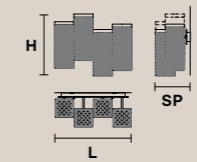

SKYLINE A4

H 40 cm / 15.74"
L 50 cm / 19.68"
SP 23 cm / 9.05"

4xE14x40 W max
USA 4xE12x40 W max
(not included)