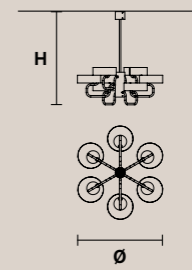

SOUND S6

H 102 cm / 40.16" (with ROD B)
Ø 110 cm / 43.30"

6×G9×40 W max

UP LED x 48 W CRI>80
3000 K - 3840 lm
DOWN LED x 48 W CRI>80
3000 K - 3840 lm

Dimmable: DALI + 1-10V + PUSH