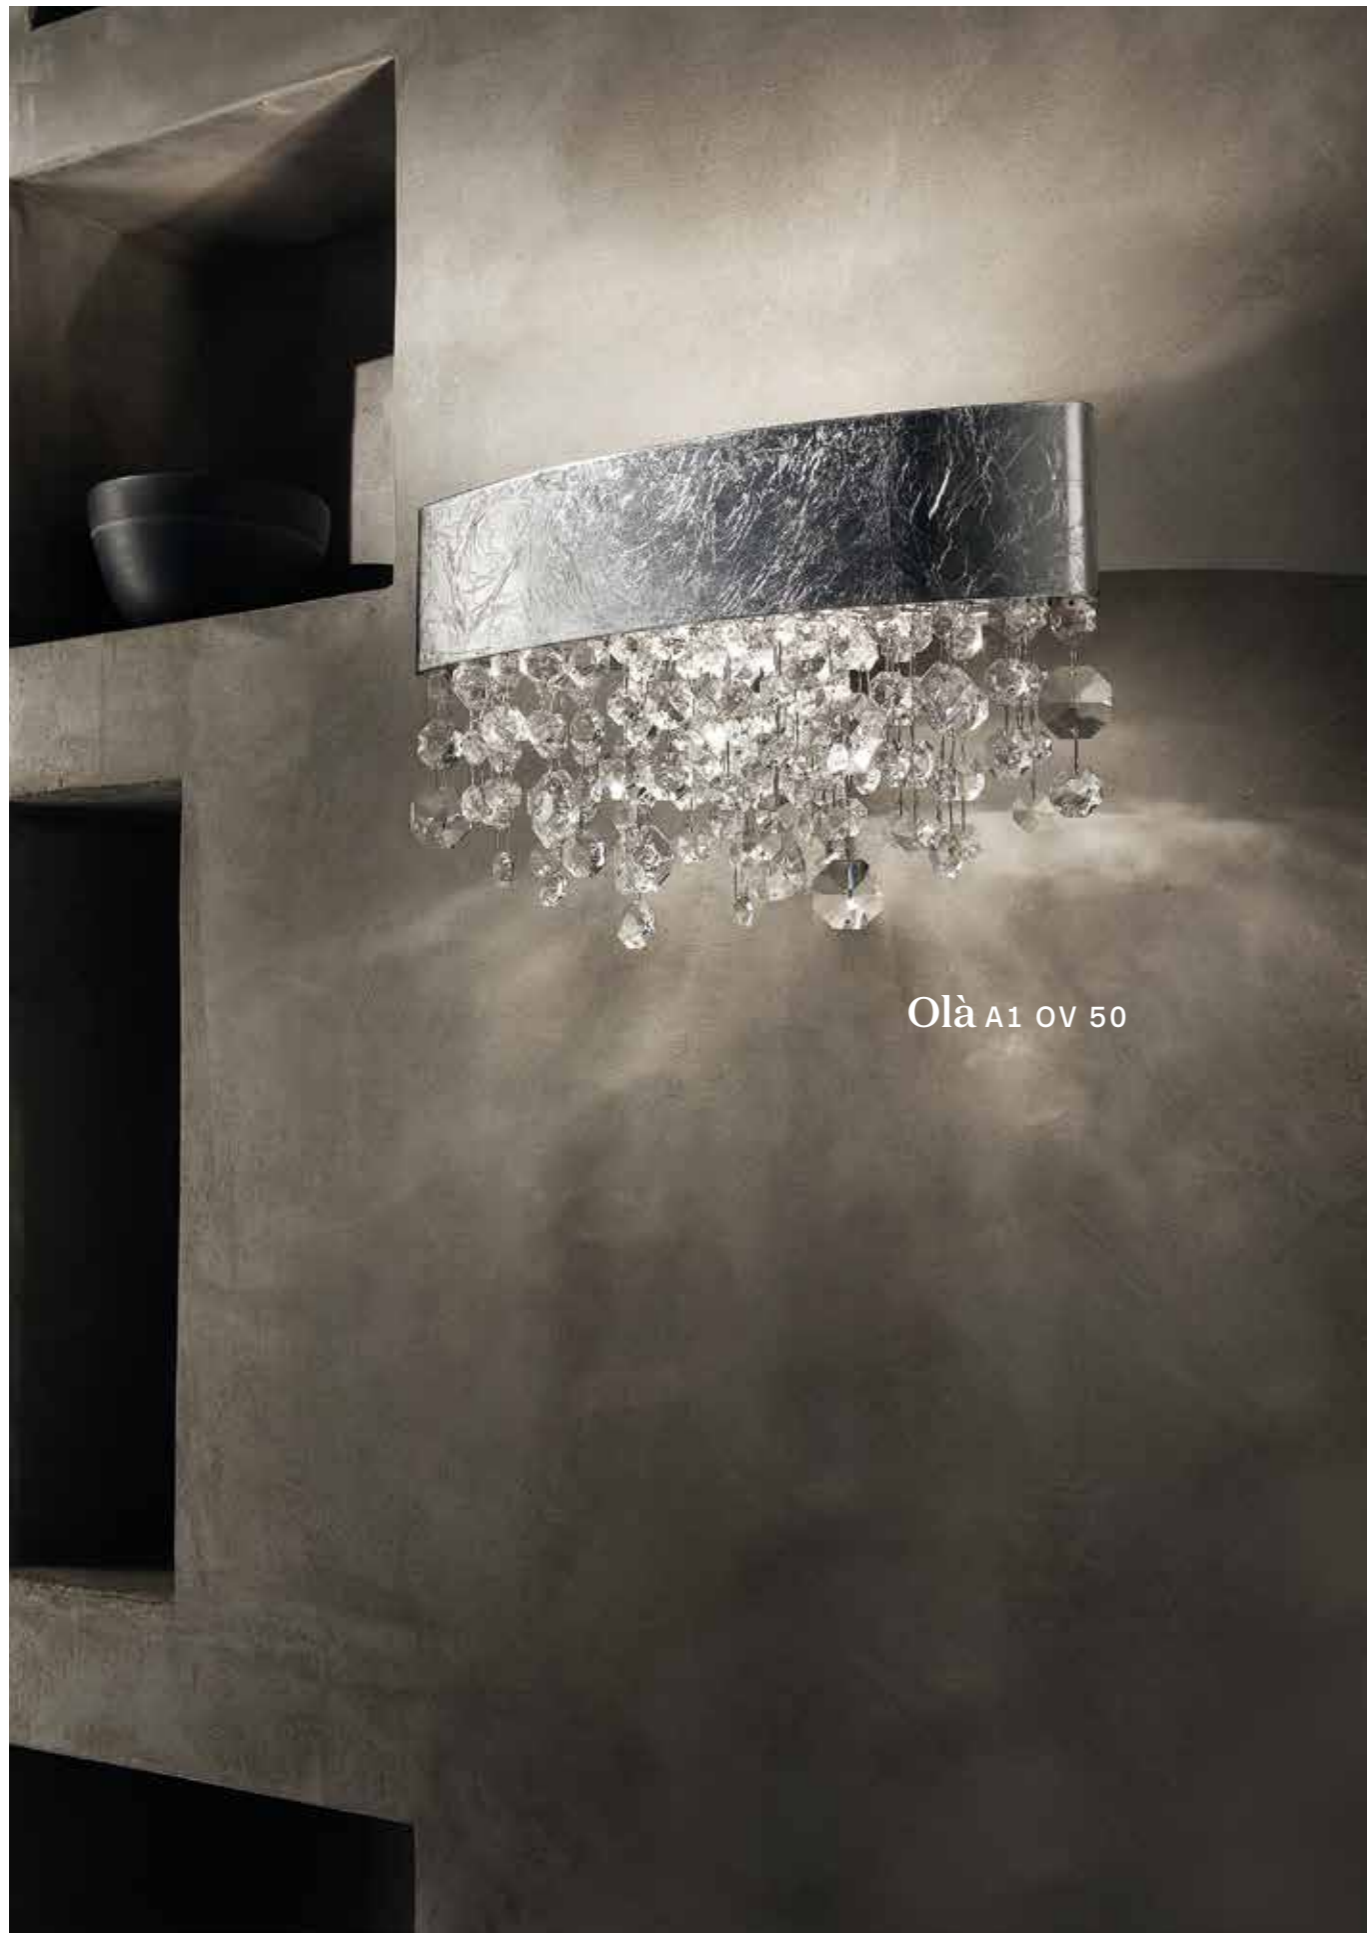

Olà A1 OV 50

Masiero Dimore

Olà

—166, 167