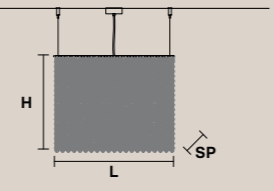

CUBO S/LONG/B CE U

RECTANGULAR

H 40 cm / 15.74"
SP 12.5 cm / 4.92"
L 50 cm / 19.68"

7xE14x40 W
USA 7xE12x40 W
(not included)