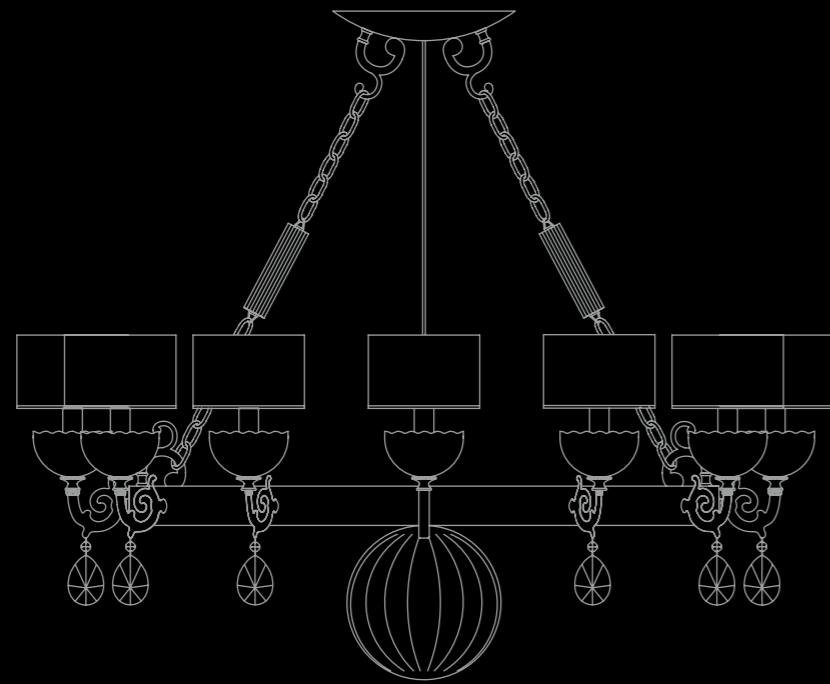

NUARÉ

design by m_p studio

Nuaré 12