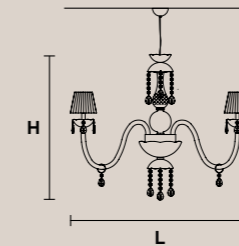

MILORD 8

H 65 cm / 23.35"
Ø 90 cm / 35.10"

8×E14×40 W max*
USA 8×E12×40 W max*
(not included)

Paralumi/shades ORGANZA
INCLUSI/INCLUDED
* Candle shape necessary
for lampshades