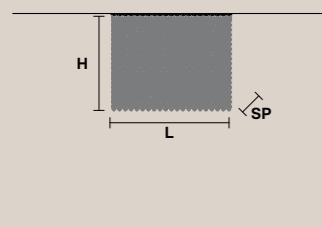

CUBO PL/LONG/B

RECTANGULAR

H 40 cm / 15.74"
SP 12.5 cm / 4.92"
L 50 cm / 19.68"

7×E14×40 W
USA 7×E12×40 W
(not included)