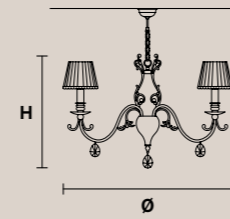

BELLE EPOKE 5 CE U

H 5 cm / 21.70"
Ø 65 cm / 25.60"

☉ 5×E14×40 W max
USA 5×E12×40 W max
(not included)

Paralumi/shade ORG-BD/16/VIO
Paralumi/shade PON-BD/16/IV