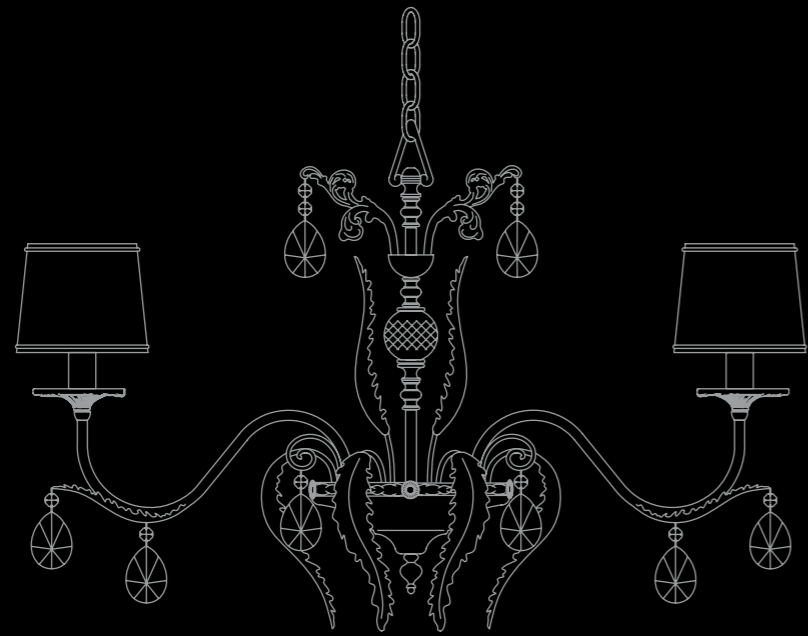

ACANTIA

design by Manuel Vivian