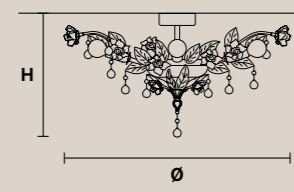

CERAMIC GARDEN PL6 CE U

H 30 cm / 11.81"
Ø 60 cm / 23.62"

☉ 6×E14×40 W
USA 6×E12×40 W
(not included)