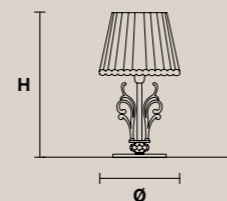

BELLE EPOKE TL1P CE

H 32 cm / 12.60"
Ø 16 cm / 6.30"

☉ 1×E14×40 W max
USA 1×E12×40 W max
(not included)

Paralumi/shade ORG-BD/40/VIO
Paralumi/shade PON-BD/40/IV