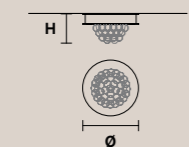

BOOL PL1 P

H 16 cm / 6.30"
Ø 8 cm / 3.15"

DOWN LED x 3 W CRI>80
3000 K - 450 lm

Not dimmable