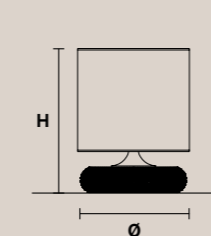

GALÁ TL1 G

H 50 cm / 19.68"
Ø 36 cm / 14.17"

1×E27×60 W max
USA 1×E26×60 W max
(not included)

Paralumi/shade PIZ/36/WH
Paralumi/shade PIZ/36/IV