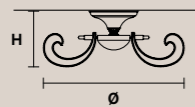

CRISTALIS PL12

H 40 cm / 15.75"
Ø 85 cm / 33.46"

12×G9×40 W
(not included)