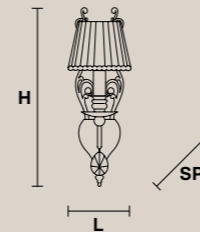

Diffuser opaque glass

BELLE EPOKE PL3 CE

H 20 cm / 7.90"
Ø 40 cm / 15.80"

☉ 3×E27×60 W max
USA 3×E26×60 W max
(not included)

Diffuser opaque glass

BELLE EPOKE A1 CE U

H 45 cm / 17.80"
L 16 cm / 6.30"
SP 25 cm / 9.90"