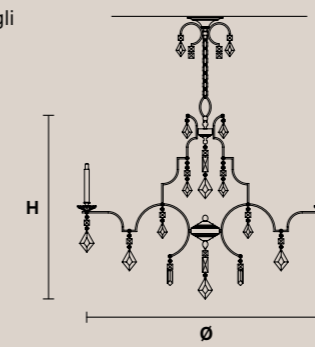

H 85 cm / 33.50"
Ø 105 cm / 41.35"

12×G9×60 W max
Halogen

H 75 cm / 29.55"
Ø 90 cm / 35.45"

8×G9×60 W max
Halogen

H 65 cm / 25.60"
Ø 75 cm / 29.60"

6×G9×60 W max
Halogen

LIZZI PL5 CE  LIZZI PL3 CE  LIZZI SPOT CE