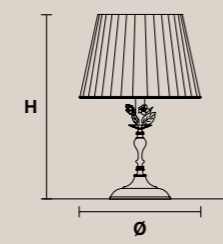

CERAMIC GARDEN TL1G CE

H 60 cm / 23.62"
Ø 40 cm / 15.75"

☉ 1×E27×60 W
USA 1×E26×60 W
(not included)

Paralumi/Shade PON/12/IV
Paralumi/Shade ORG/12/WH