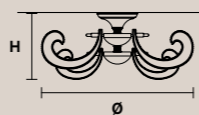

CRISTALIS PL24

H 50 cm / 19.69"
Ø 110 cm / 43.31"

24×G9×40 W
(not included)