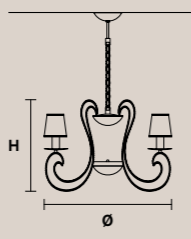

CRISTALIS 8

H 60 cm / 23.62"
Ø 85 cm / 33.46"

8×E14×40 W*
USA 8×E12×40 W*
(not included)

Paralumi/Shade SAT/14/ECRU
* Candle shape necessary for lampshades