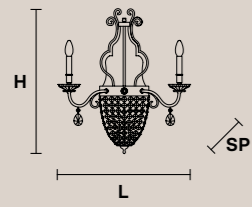

ELEGANTIA A2+1

H 60 cm / 23.70"
L 38 cm / 15.00"
SP 20 cm / 7.90"

2×E14×40 W
1×E27×60 W

USA 2×E12×40 W
1×E26×60 W
(not included)