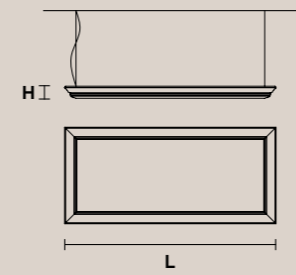

ARTÉ LED S4 RC

H 8 cm / 3.15"
L 138x63 cm / 54.30x24.80"

UP LED x 10,6 W CRI>80
3000 K - 2040 lm
DOWN LED x 70 W CRI>80
3000 K - 13728 lm
Dimmable: 0-10V