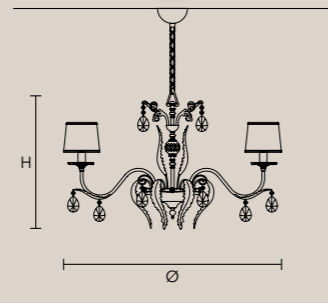

H 50 cm / 23.62"
Ø 85 cm / 33.46"

8×E14×40 W max
USA 8×E12×40 W max
(not included)

Paralumi/shade DAM/14/WH

ACANTIA PL10

H 36 cm / 14.17"
Ø 70 cm / 27.55"

10×E14×40 W max
USA 10×E12×40 W max
(not included)