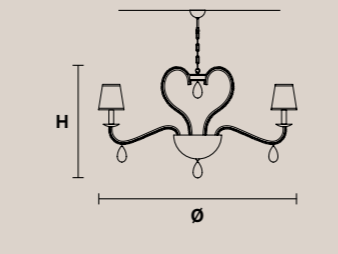

NOBLESSE 6

H 62 cm / 24.18"
Ø 76 cm / 29.64"

6×E14×40 W max
USA 6×E12×40 W max
(not included)

Paralumi/shade SHA-BD/12/IV