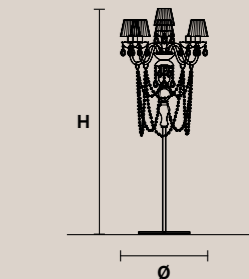

MILORD STL5+1

H 180 cm / 70.20"
Ø 60 cm / 23.40"

6×E14×40 W max*
USA 6×E12×40 W max*
(not included)

Paralumi/shades ORGANZA
INCLUSI/INCLUDED
* Candle shape necessary
for lampshades