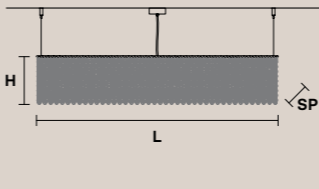

13xE14x40 W
USA 13xE12x40 W
(not included)

CUBO S/LONG/G CE U

RECTANGULAR

H 20 cm / 7.87"
SP 12.5 cm / 4.92"
L 100 cm / 39.37"

6xE14x40 W
USA 6xE12x40 W
(not included)

CUBO S/LONG/P CE U

RECTANGULAR

H 20 cm / 7.87"
SP 25 cm / 9.84"
L 100 cm / 39.37"