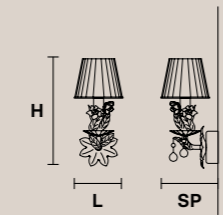

Paralumi/Shade PON/12/IV
Paralumi/Shade ORG/12/WH

CERAMIC GARDEN PL6 CE U

H 30 cm / 11.81"
Ø 60 cm / 23.62"

☉ 6×E14×40 W
USA 6×E12×40 W
(not included)

CERAMIC GARDEN A1 CE U

H 30 cm / 11.81"
L 15 cm / 5.91"
SP 15 cm / 5.91"