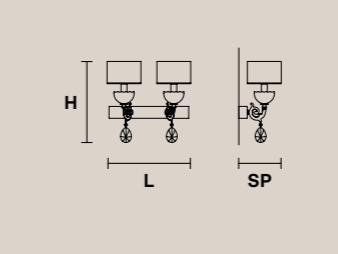

NUARÉ A2

H 40 cm / 15.74"
L 40 cm / 15.74"
SP 21 cm / 8.26"

2×E14×40 W max
USA 2×E12×40 W max
(not included)

Paralumi/shade SAT/17/SN