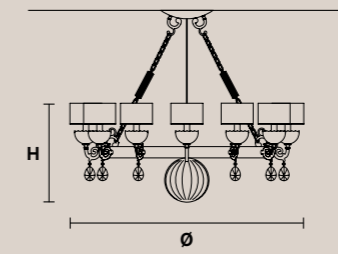

NUARÉ 12

H 100 cm / 39.37"
Ø 125 cm / 49.21"

12×E14×40 W max
1×G9×28 W max
USA 12×E12×40 W max
(not included)

Paralumi/shade SAT/17/SN