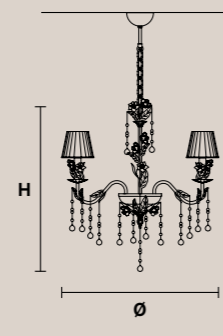

CERAMIC GARDEN 5 CE U

H 45 cm / 17.72"
Ø 60 cm / 23.62"

☉ 5×E14×40 W
USA 5×E12×40 W
(not included)

Paralumi/Shade PON/12/IV
Paralumi/Shade ORG/12/WH