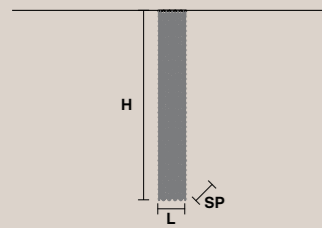

CUBO PL/SQUARE/SMALL/80

SQUARE

H 80 cm / 31.49"
L 12.5 cm / 4.92"
SP 12.5 cm / 4.92"

3×E14×40 W
USA 3×E12×40 W
(not included)