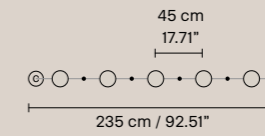

NAPPE
SUGGESTED COMPOSITIONS

NAPPE C3   **NAPPE C5**