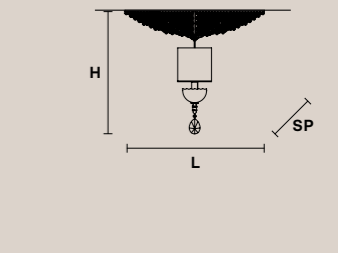

NUARÉ PL8+1

H 65 cm / 22.59"
Ø 70 cm / 27.55"

8×E27×60 W max
1×E14×40 W max
8×E26×60 W max
1×E12×40 W max
(not included)