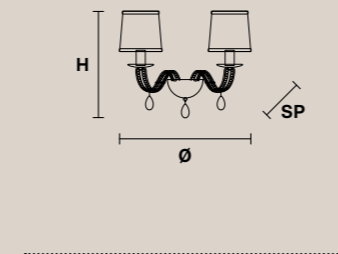

NOBLESSE A2

H 40 cm / 15.60"
L 46 cm / 17.94"
SP 18 cm / 7.02"

2×E14×40 W max
USA 2×E12×40 W max
(not included)

Paralumi/shade SHA-BD/12/IV

Masiero Dimore

Technical Info

NUARÉ

Struttura in metallo e fusione d'ottone. Bobeges e sfera centrale in borosilicato fumè, paralumi in raso Silver Night. Pendagli in cristallo fumè.

Metal and cast-brass frame. Smoky borosilicate bobèches and central sphere, satin shades col. Silver Night. Smoky crystal pendants

Struktur aus Metall und Messingguss. Borosilikat-Schalen und Kugel in der Farbe Fumé, Lampenschirme aus Satin in der Farbe Silver Night. Fumé Kristall-Behang.

Structure en métal et fusion de laiton. Bobèches et boule en borosilicate fumé, abat-jours en satin col. Silver Night. Pendentifs de cristal fumé.

Металлический каркас и латунное литье. Чаша и центральная сфера боросиликатного дымчатого стекла, абажуры из сатина в цвете Silver Night. Подвесы из цветного хрустала.