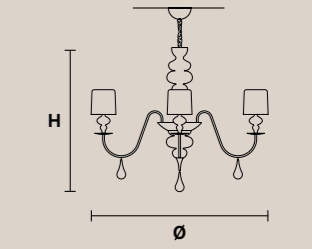

Aluminum lampshades included

EVA S8 

H 75 cm / 29.60"
Ø 90 cm / 35.50"

8×E14×60 W max
USA 8×E12×40 W max
(not included)

Aluminum lampshades included

EVA S5 

H 60 cm / 23.65"
Ø 70 cm / 27.60"

5×E14×60 W max
USA 5×E12×40 W max
(not included)