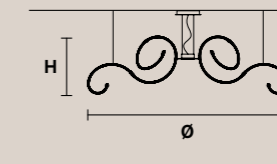

RAQAM A

H 70 cm / 27.55"
Ø 240 cm / 94.48"

LED x 128 W CRI>80
3000 K - 13600 lm
Dimmable: PUSH+DMX
on request