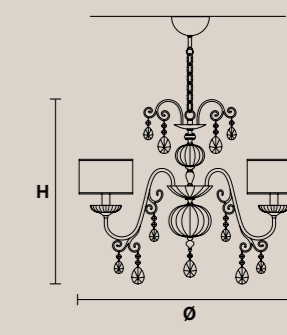

ANTIKA 5

CE U

H 62 cm / 24.40"
Ø 70 cm / 27.60"

5xE14x40 W max
USA 5xE12x40 W max
(not included)

Paralumi/shade SAT/17/WH