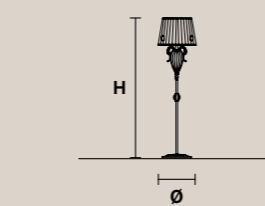

PRIMADONNA STL1

H 180 cm / 70.90"
Ø 40 cm / 15.80"

1×E27×60 W max
USA 1×E26×60 W max
(not included)

Paralumi/shade PON-BD/40/IV