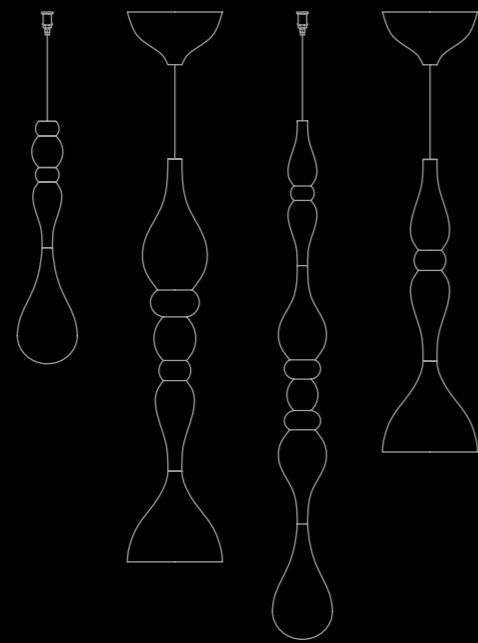

Nappe XL3

Nappe XL1

Nappe XL2

Nappe

DROPOPOP

design by Cambi, Scatena, Turini

FINISH: V81

FINISH: V10