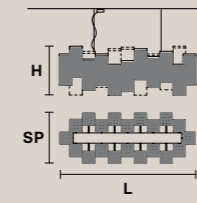

SKYLINE S20

H 48 cm / 18.89"
L 133 cm / 52.36"
SP 50 cm / 19.68"

20xE14x40 W max
USA 20xE12x40 W max
(not included)