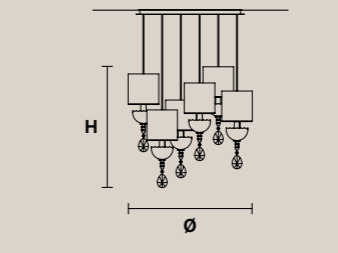

NUARÉ PL6

H 100 cm / 39.37"
Ø 70 cm / 27.55"

6×E14×40 W max
USA 6×E12×40 W max
(not included)

Paralumi/shade SAT/17H17/SN