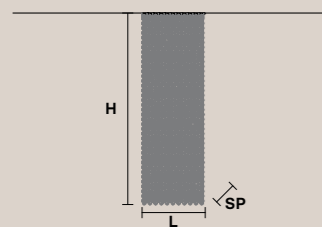

13×E14×40 W
USA 13×E12×40 W
(not included)

CUBO PL/SQUARE/MEDIUM/80

SQUARE

H 80 cm / 31.49"
L 25 cm / 9.84"
SP 25 cm / 9.84"

10×E14×40 W
USA 10×E12×40 W
(not included)

CUBO PL/SQUARE/LARGE/20

SQUARE

H 20 cm / 7.87"
L 50 cm / 19.68"
SP 50 cm / 19.68"