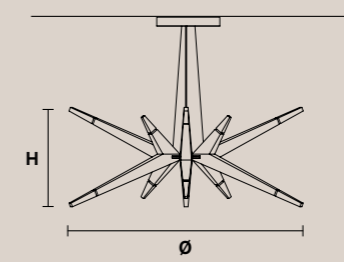

EVA A3	EVA A2	EVA A1 M	EVA TL3+1G
H 70 cm / 27.60" L 40 cm / 15.80" SP 20 cm / 7.90"	H 55 cm / 21.65" L 45 cm / 17.71" SP 18 cm / 7.08"	H 54 cm / 21.30" L 30 cm / 11.90" SP 15 cm / 6.00"	H 75 cm / 29.60" Ø 40 cm / 15.80"
3×E27×100 W max USA 3×E26×60 W max <i>(not included)</i>	2×E27×100 W max USA 2×E26×60 W max <i>(not included)</i>	1×E27×100 W max USA 1×E26×60 W max <i>(not included)</i>	3×E27×100 W max 1×R7S×150 W max USA 3×E26×60 W max 1×E12×40 W max <i>(not included)</i>
Aluminum lampshades included	Aluminum lampshades included	Aluminum lampshades included	Aluminum lampshades included

EVA TL1 M	EVA TL1 P
H 53 cm / 21.00" Ø 30 cm / 11.90"	H 28 cm / 11.10" Ø 14 cm / 5.60"
3×E27×100 W max 1×R7S×150 W max USA 3×E26×60 W max 1×E12×40 W max <i>(not included)</i>	1×E14×60 W max USA 1×E12×40 W max <i>(not included)</i>
Aluminum lampshades included	Aluminum lampshades included

FLASHWOOD

Lampada a LED con bracci in legno di rovere naturale; diffusori in borosilicato.

LED lamp with arms made in natural oak; borosilicate diffuser.

LED-Leuchter mit Armen aus Eichenholz natur. Diffusoren aus borosilicate.

Lampe à Leds avec des bras en bois de chêne rouvre naturel; diffuseurs en borosilicate.

Светодиодная лампа с рожками из натурального дуба; рассеиватели из боросиликатного стекла.

FLASHWOOD S12 140