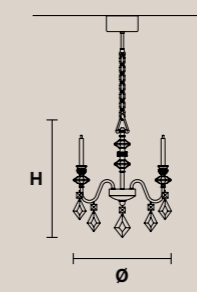

CHIC 3 CE

H 45 cm / 17.71"
Ø 43 cm / 16.92"

☉ 3×G9×40 W max
(not included)