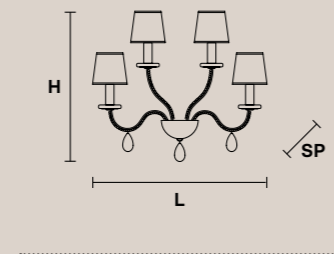

Paralumi/shade SHA-BD/40/IV

NOBLESSE TL1 P

H 38 cm / 14.82"
Ø 12 cm / 4.68"

1×E14×40 W max
USA 1×E12×40 W max
(not included)

Paralumi/shade SHA-BD/12/IV

NOBLESSE A4

H 48 cm / 18.72"
L 50 cm / 19.50"
SP 24 cm / 9.36"