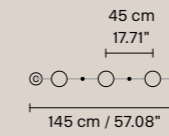

NAPPE
SUGGESTED COMPOSITIONS

NAPPE C3   **NAPPE C5**