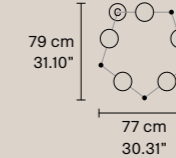

NAPPE
SUGGESTED COMPOSITIONS

NAPPE C3   **NAPPE C5**