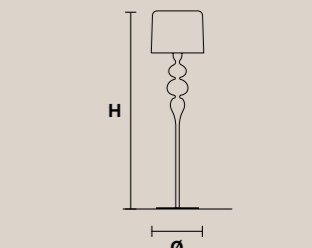

Aluminum lampshades included

EVA S3+1 

H 75 cm / 29.60"
Ø 50 cm / 19.70"

3×E27×100 W max
1×R7S×150 W max
USA 3×E26×60 W max
1×E12×40 W max
(not included)

Aluminum lampshades included

EVA STL3+1 

H 190 cm / 74.90"
Ø 50 cm / 19.70"