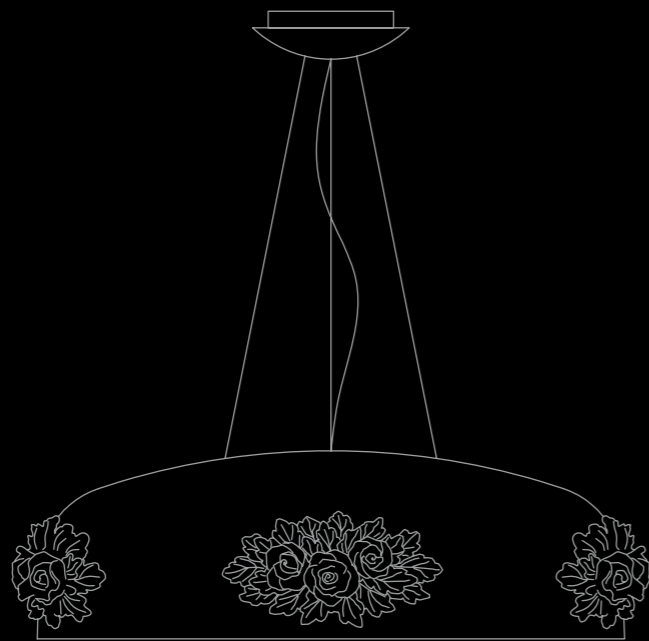

Masiero Dimore

DAME

design by Manuel e Vanessa Vivian