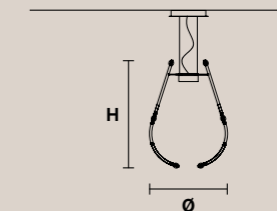

RAQAM E

H 85 cm / 33.46"
Ø 65 cm / 25.59"

LED x 96 W CRI>80
3000 K - 10200 lm
Dimmable: PUSH+DMX
on request