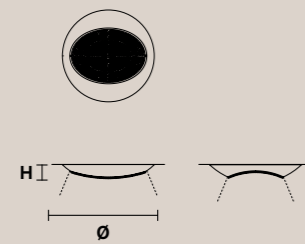

BLINK LED PL8 90

H 15 cm / 5.90"
Ø 90 cm / 35.43"

DOWN LED x 50 W CRI>80
3000 K - 8060 lm
Dimmable: DALI + PUSH