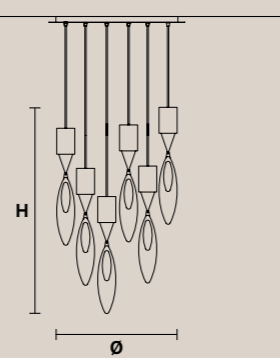

ANIMA PL6

CE U

H 105 cm / 41.33"
Ø 60 cm / 23.62"

6xGU10x35 W max
USA 6xE12x40 W max
(not included)

ANIMA PL1

CE

H 40 cm / 15.80"
Ø 10 cm / 4.00"

1xGU10x35 W max
USA 1xE12x40 W max
(not included)

ANIMA A2

CE U

H 60 cm / 23.70"
L 10 cm / 4.00"
SP 11 cm / 4.40"

2xGU10x35 W max
USA 2xE12x40 W max
(not included)

Masiero Dimore

Technical Info

ANTIKA

Telaio in metallo e ottone decorato con vetri soffiati. Paralumi in tessuto di raso.

Iron and brass frame decorated with hand-blown glass. Satin lampshades.

Rahmen aus Eisen und Messing verziert. Lampenschirme aus satin.

Structure en fer et laiton décoré avec de verres soufflés à la main. Abat-jours en satin.

Каркас из металла и латуни, украшен стеклом ручной работы. Абажуры из атласной ткани.

G15 Argento antico con vetro fumé (ex P17)
Antique silver with smoky glass

G16 Oro antico con vetro ambra (ex P16)
Antique gold with amber glass