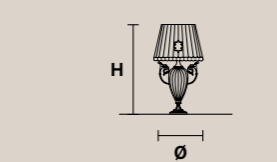

PRIMADONNA TL1 P

H 30 cm / 11.90"
Ø 16 cm / 6.30"

1×E14×40 W max
USA 1×E12×40 W max
(not included)

Paralumi/shade PON-BD/16/IV