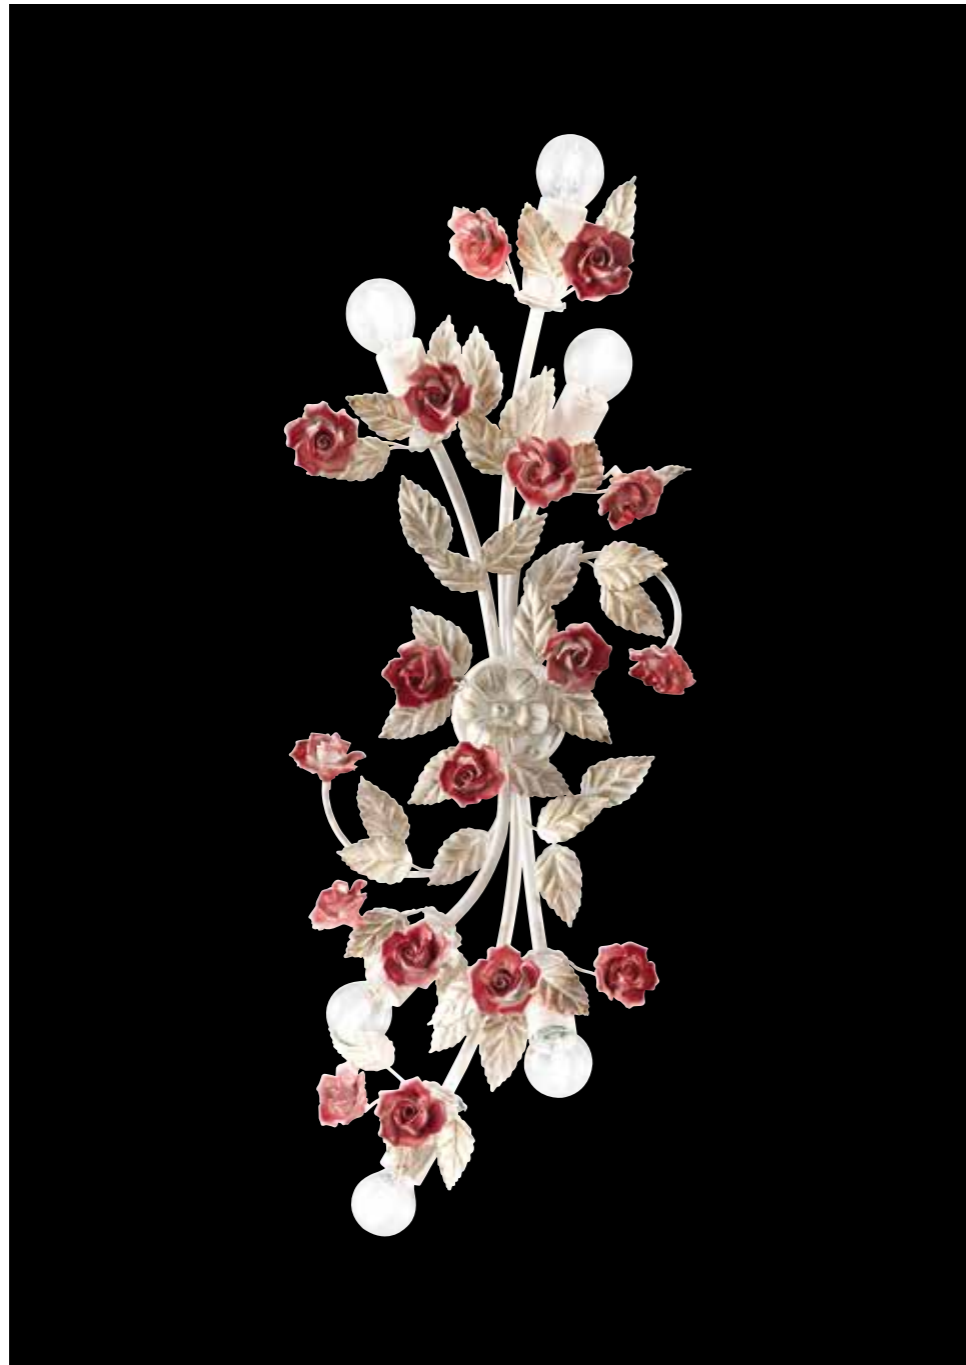

Ceramic Garden A6