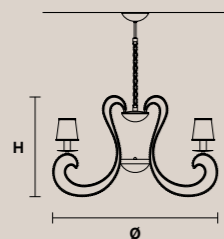

CRISTALIS 12

H 70 cm / 27.56"
Ø 115 cm / 45.28"

12×E14×40 W*
USA 12×E12×40 W*
(not included)

Paralumi/Shade SAT/14/ECRU
* Candle shape necessary for lampshades