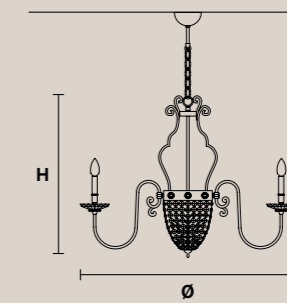

ELEGANTIA 8+1

H 65 cm / 25.60"
Ø 85 cm / 33.50"

8x E14x40 W
1x E27x60 W
USA 8x E12x40 W
1x E26x60 W
(not included)