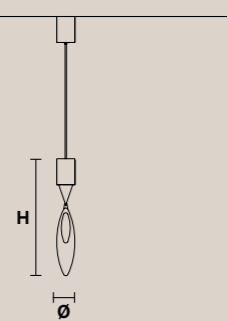

V95 Bianco opaco (ex P06 / WH-M)
Matt white

ARG Vetro Argento
Silver Glass

AZZ Vetro Acquamarina
Aquamarine Glass

ANIMA S1

CE U

H 40 cm / 15.80"
Ø 10 cm / 4.00"

1xGU10x35 W max
USA 1xE12x40 W max
(not included)