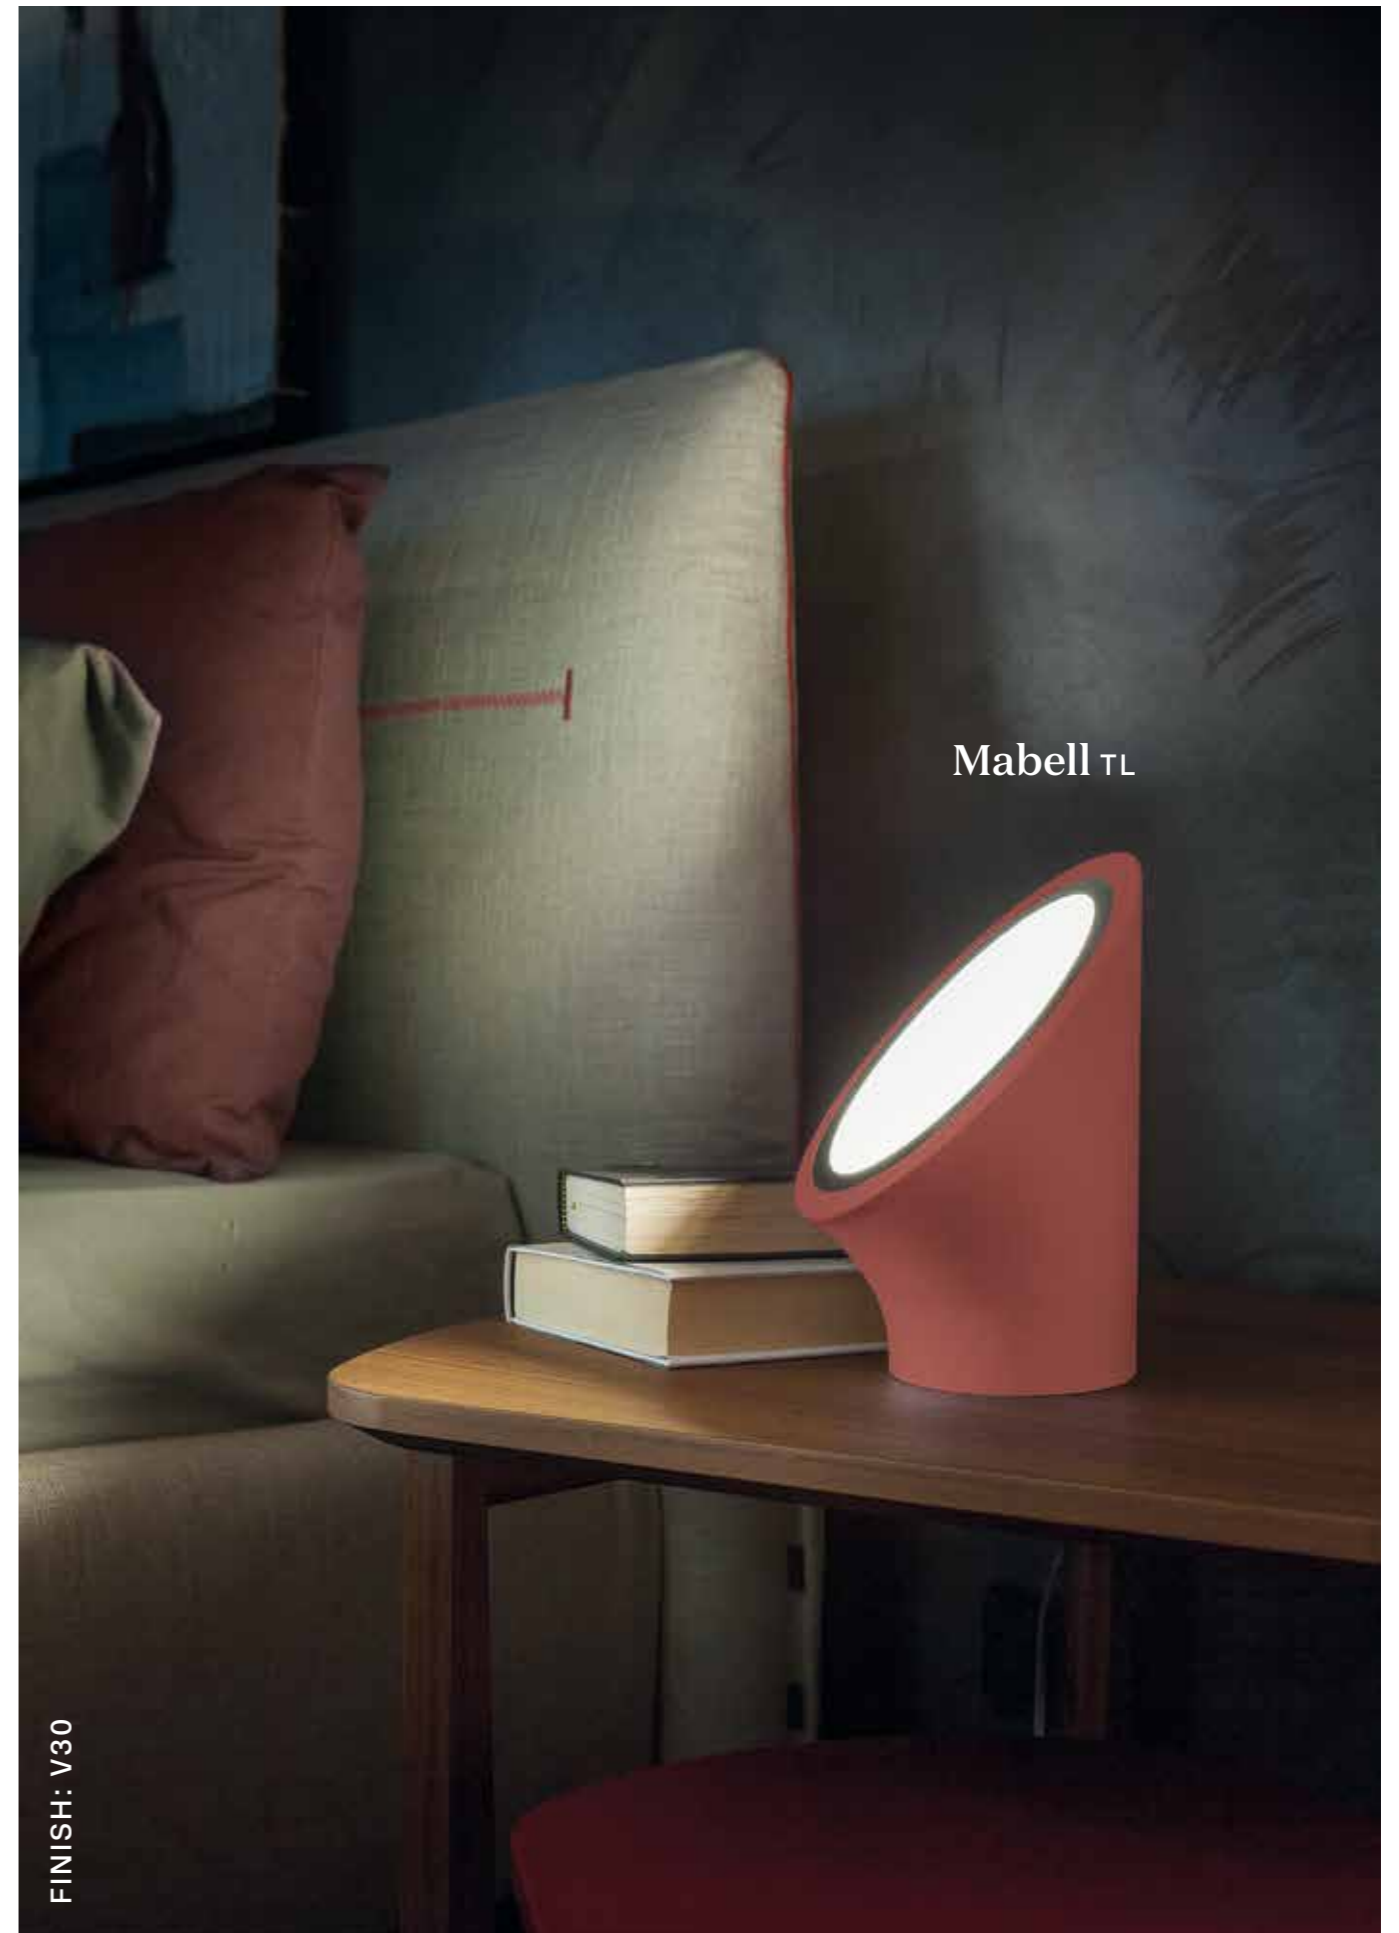

Mabell TL

FINISH: V30