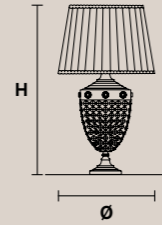

ELEGANTIA TL2 G

H 75 cm / 29.60"
Ø 40 cm / 15.80"

2×E27×60 W
USA 2×E26×60 W
(not included)

Paralumi/Shade PON-BD/40/WH
Paralumi/Shade PON-BD/40/IV