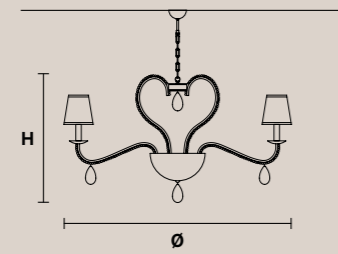

NOBLESSE 12

H 72 cm / 28.08"
Ø 115 cm / 44.85"

12×E14×40 W max
USA 12×E12×40 W max
(not included)

Paralumi/shade SHA-BD/12/IV

NOBLESSE 8

H 62 cm / 24.18"
Ø 86 cm / 33.54"

8×E14×40 W max
USA 8×E12×40 W max
(not included)