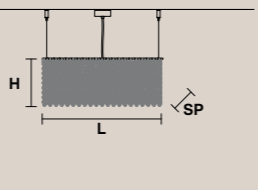

11xE14x40 W
USA 11xE12x40 W
(not included)

CUBO S/LONG/I CE U

RECTANGULAR

H 60 cm / 23.62"
SP 12.5 cm / 4.92"
L 100 cm / 39.37"

13xE14x40 W
USA 13xE12x40 W
(not included)

CUBO S/LONG/J CE U

RECTANGULAR

H 20 cm / 7.87"
SP 25 cm / 9.84"
L 50 cm / 19.68"