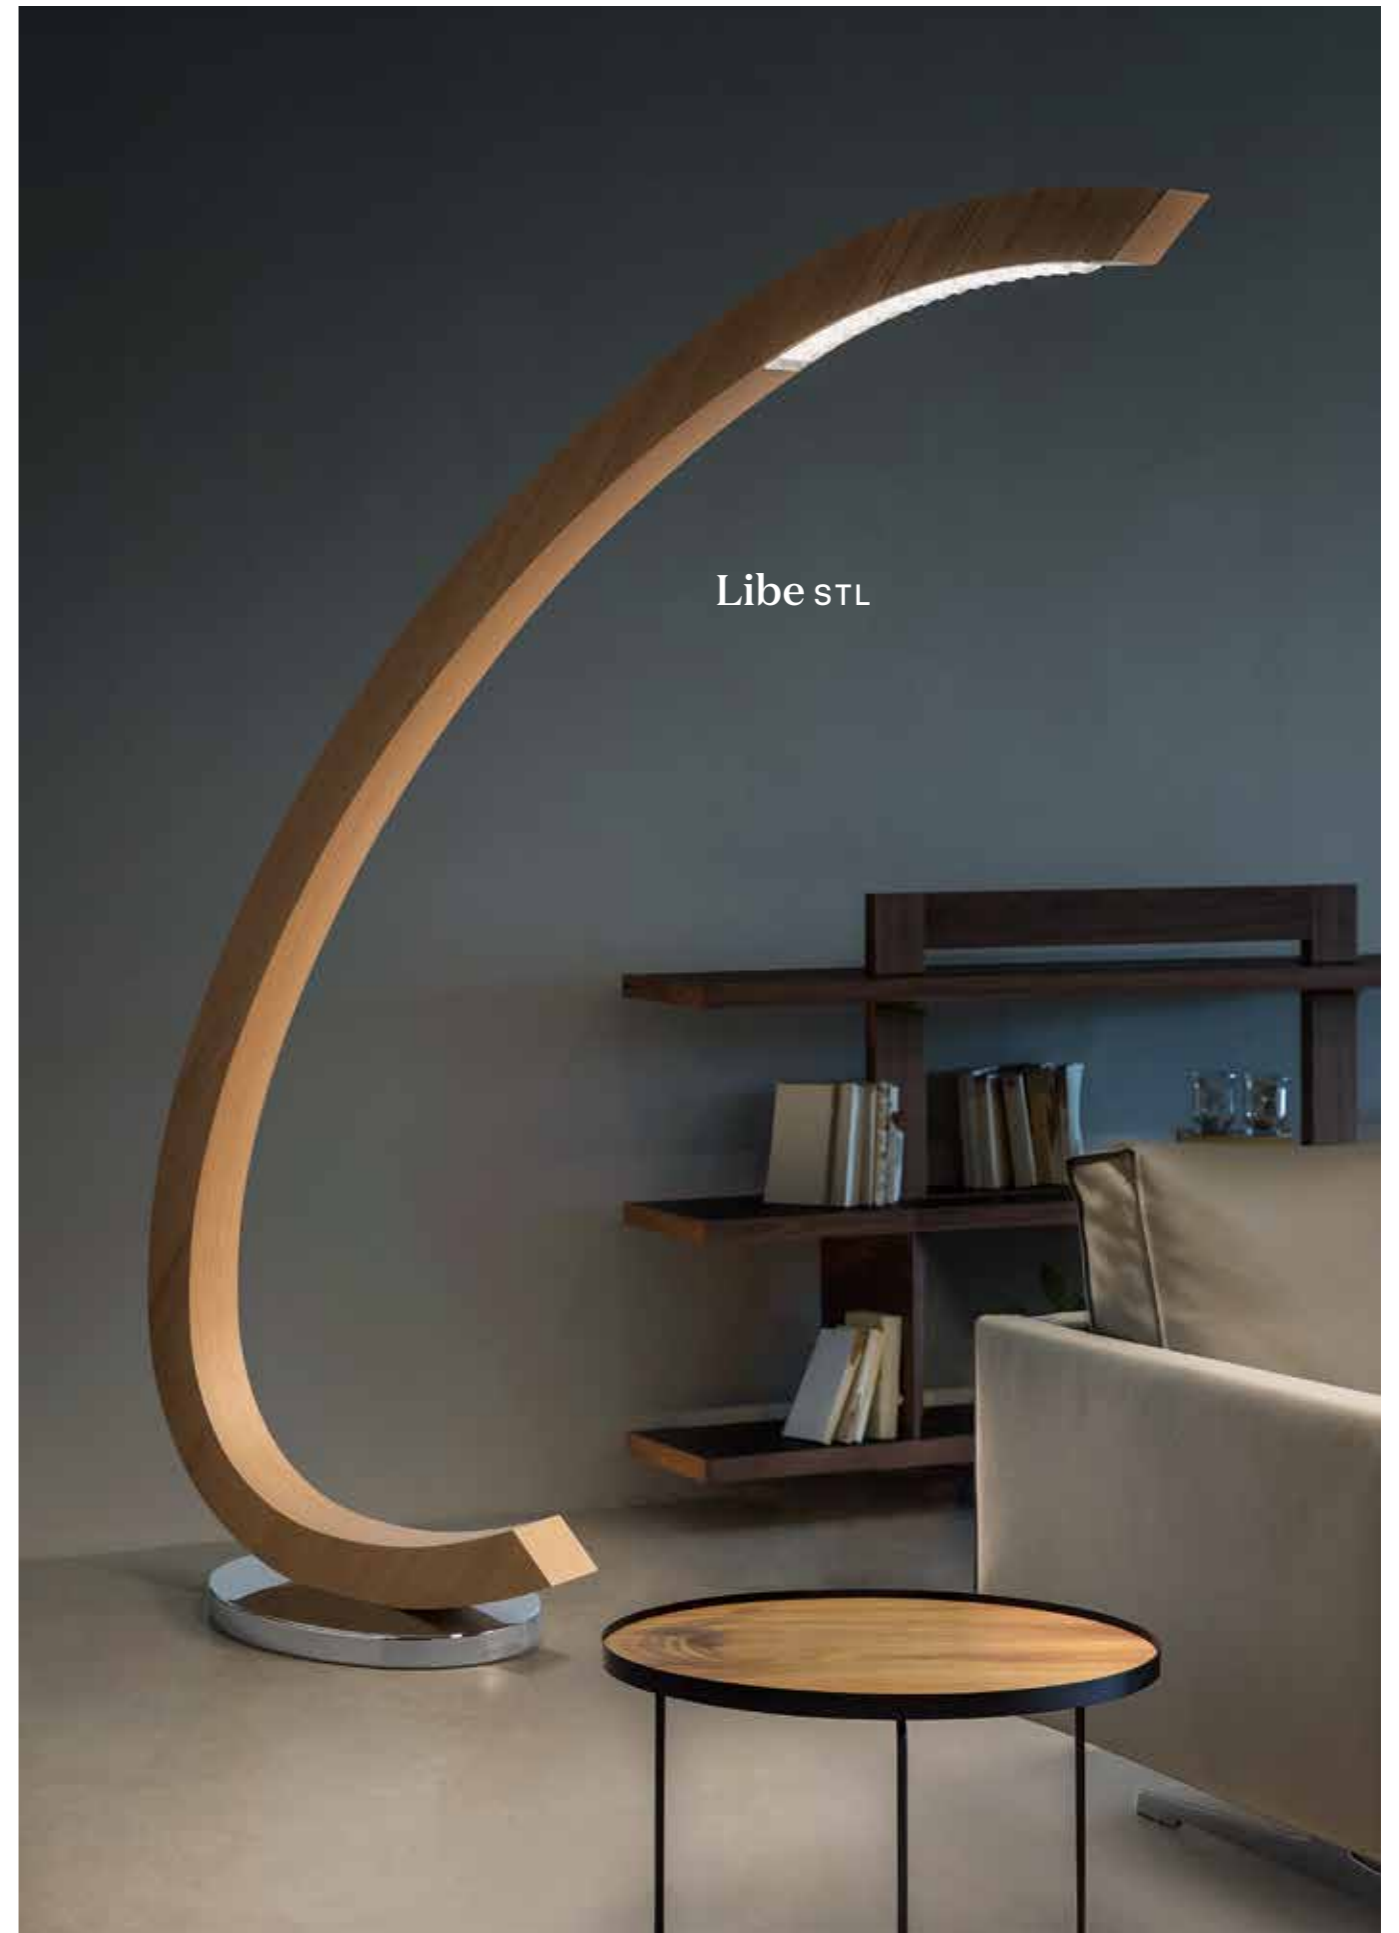

LIBE

design by Gianpaolo Rampolla & Andrea Liguori

Libe ROUND TL40

Libe ELLIPSE S120

Libe COMBO 140

Libe TL

FINISH: G14

Masiero Dimore

Libe ROUND S90

Libe

—56, 57

Libe A55

Libe STL

Masiero Dimore

Libe s160

Libe

FINISH: V10

Masiero Dimore

Virgo s100

VIRGO

design by Manuel Vivian

Virgo A100

Virgo PL100

Virgo A70