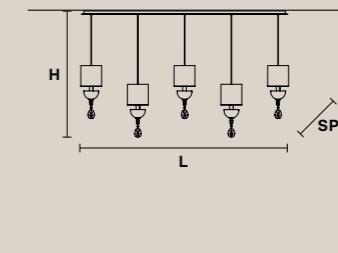

NUARÉ PL5

H 105 cm / 41.33"
L 170 cm / 66.92"
SP 17 cm / 6.69"

5×E14×40 W max
USA 5×E12×40 W max
(not included)

Paralumi/shade SAT/17/SN