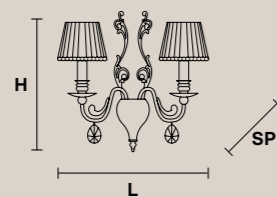

BELLE EPOKE A2 CE U

H 45 cm / 17.80"
L 45 cm / 17.80"
SP 20 cm / 7.90"

☉ 2×E14×40 W max
USA 2×E12×40 W max
(not included)

Paralumi/shade ORG-BD/16/VIO
Paralumi/shade PON-BD/16/IV