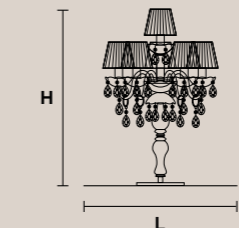

MILORD STL5+1

H 180 cm / 70.20"
Ø 60 cm / 23.40"

6×E14×40 W max*
USA 6×E12×40 W max*
(not included)

Paralumi/shades ORGANZA
INCLUSI/INCLUDED
* Candle shape necessary
for lampshades

MILORD TL5+1

H 70 cm / 27.30"
Ø 50 cm / 19.50"