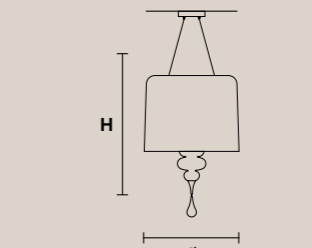

EVA S3+1

H 75 cm / 29.60"
Ø 50 cm / 19.70"

3×E27×100 W max
1×R7S×150 W max
USA 3×E26×60 W max
1×E12×40 W max
(not included)

Aluminum lampshades included