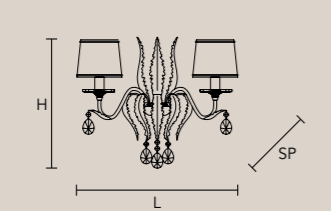

ACANTIA A2

H 40 cm / 15.74"
L 45 cm / 17.71"
SP 18 cm / 7.08"

2×E14×40 W max
USA 2×E12×40 W max
(not included)

Paralumi/shade DAM/14/WH