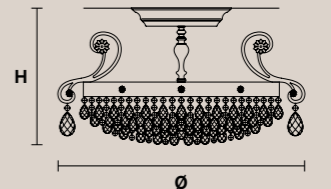

Paralumi/shade DAM/12/GD-CREAM

ALLURE 6 BIL

H 70 cm / 27.56"
L 110 cm / 43.30"
SP 60 cm / 23.62"

6×E14×40 W max
USA 6×E12×40 W max
(not included)

Paralumi/shade DAM/12/GD-CREAM

ALLURE PL8

H 40 cm / 15.74"
Ø 68 cm / 26.77"