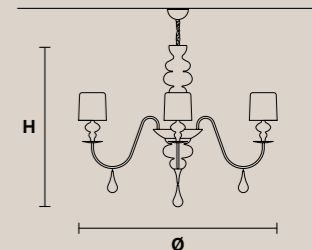

EVA S20+10 

H 200 cm / 78.80"
Ø 280 cm / 110.50"

30×E14×60 W max
USA 30×E12×40 W max
(not included)

Aluminum lampshades included

EVA S10 

H 75 cm / 29.60"
Ø 110 cm / 43.40"

10×E14×60 W max
USA 10×E12×40 W max
(not included)