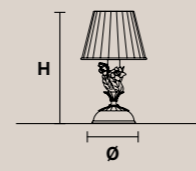

CERAMIC GARDEN TL1G CE

H 60 cm / 23.62"
Ø 40 cm / 15.75"

☉ 1×E27×60 W
USA 1×E26×60 W
(not included)

Paralumi/Shade PON/12/IV
Paralumi/Shade ORG/12/WH

CERAMIC GARDEN TL1P CE

H 28 cm / 11.02"
Ø 16 cm / 31.50"