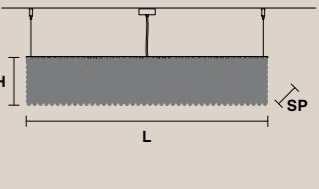

CUBO S/LONG/S CE U

RECTANGULAR

H 20 cm / 7.87"
SP 50 cm / 9.84"
L 100 cm / 39.37"

16xE14x40 W
USA 16xE12x40 W
(not included)