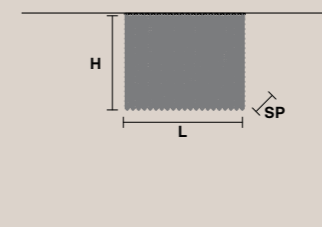

4×E14×40 W
USA 4×E12×40 W
(not included)

CUBO PL/LONG/J

RECTANGULAR

H 20 cm / 7.87"
SP 25 cm / 9.84"
L 50 cm / 19.68"

8×E14×40 W
USA 8×E12×40 W
(not included)

CUBO PL/LONG/K

RECTANGULAR

H 40 cm / 15.74"
SP 25 cm / 9.84"
L 50 cm / 19.68"