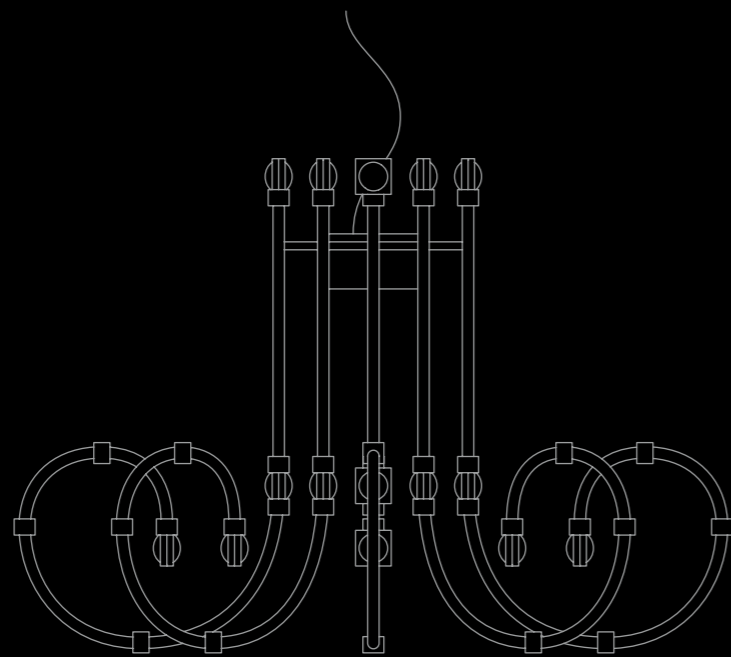

Masiero Dimore

RAQAM

design by Marc Sadler

Technical info → p. 431