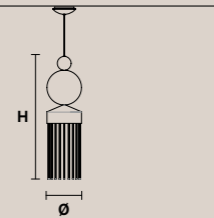

H 110 cm / 43.30"
Ø 30 cm / 11.81"

1 x LED 12W
3000K - 1920 lm
Dimmable: 1-10V + PUSH + DALI