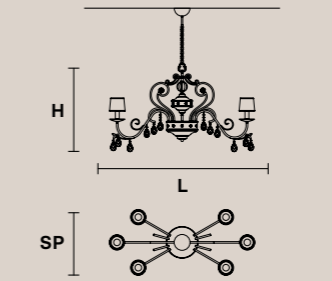

Paralumi/shade DAM/12/GD-CREAM

ALLURE 8

H 62 cm / 24.40"
Ø 85 cm / 33.46"

8×E14×40 W max
USA 8×E12×40 W max
(not included)

Paralumi/shade DAM/12/GD-CREAM

ALLURE 6

H 58 cm / 22.83"
Ø 75 cm / 29.52"

6×E14×40 W max
USA 6×E12×40 W max
(not included)

Paralumi/shade DAM/12/GD-CREAM

ALLURE 6 BIL

H 70 cm / 27.56"
L 110 cm / 43.30"
SP 60 cm / 23.62"

6×E14×40 W max
USA 6×E12×40 W max
(not included)

Paralumi/shade DAM/12/GD-CREAM

ALLURE PL8

H 40 cm / 15.74"
Ø 68 cm / 26.77"