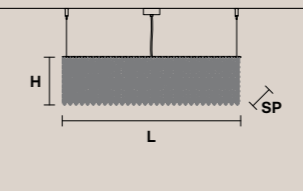

CUBO S/LONG/M CE U

RECTANGULAR

H 20 cm / 7.87"
SP 25 cm / 9.84"
L 75 cm / 29.52"

12xE14x40 W
USA 12xE12x40 W
(not included)