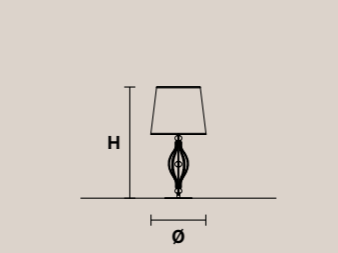

NOBLESSE TL1 G

H 85 cm / 33.15"
Ø 40 cm / 15.60"

1×E27×60 W max
USA 1×E26×60 W max
(not included)

Paralumi/shade SHA-BD/40/IV