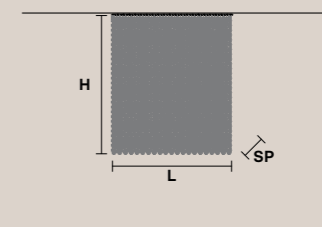

CUBO PL/LONG/L

RECTANGULAR

H 60 cm / 23.62"
SP 25 cm / 9.84"
L 50 cm / 19.68"

14×E14×40 W
USA 14×E12×40 W
(not included)