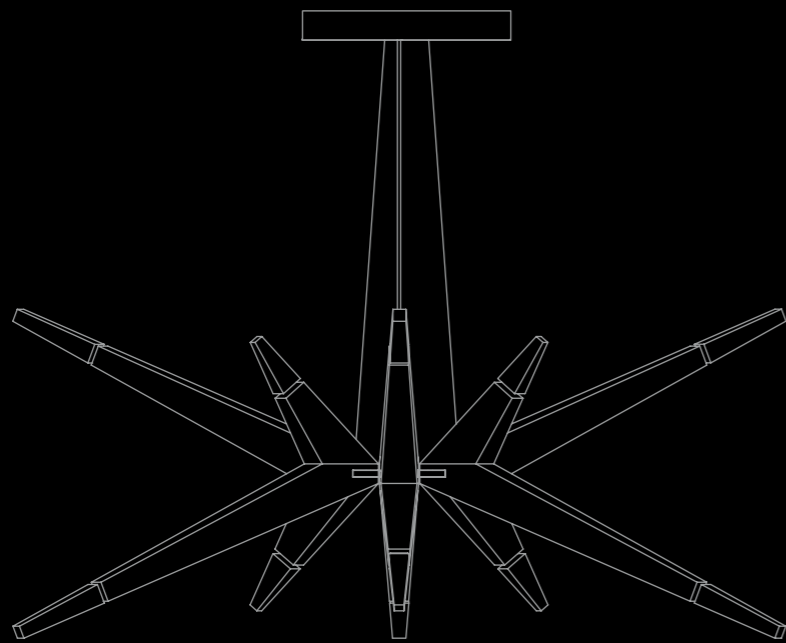

FLASHWOOD

design by Giovanni Battista Gianola

Flashwood s12 140

Flashwood STL6+6

Flashwood s12 90

Flashwood s12 140

Masiero Dimore

Libe ROUND S90