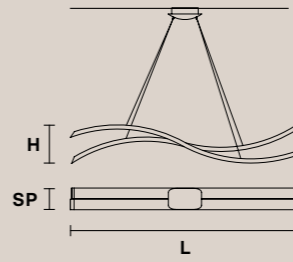

LIBE S160

CE U

H 30 cm / 11.81"
L 160 cm / 62.99"
SP 16 cm / 6.29"

LED x 117 W CRI>90
3000 K - 9360 lm
Dimmable: 1-10V