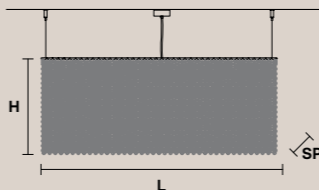

8xE14x40 W
USA 8xE12x40 W
(not included)

CUBO S/LONG/K CE U

RECTANGULAR

H 40 cm / 15.74"
SP 25 cm / 9.84"
L 50 cm / 19.68"

14xE14x40 W
USA 14xE12x40 W
(not included)

CUBO S/LONG/T CE U

RECTANGULAR

H 40 cm / 15.74"
SP 50 cm / 9.84"
L 100 cm / 39.37"