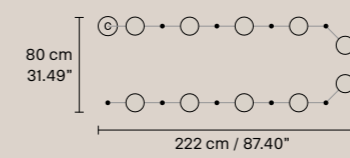

NAPPE N9   **NAPPE APP N4**   **NAPPE APP N2**   **NAPPE XL1**

H 39 cm / 15.35"
Ø 7.5 cm / 2.95"

1 x LED COB 5W
3000K - 750 lm
Not dimmable

H 40 cm / 15.74"
L 7.5 cm / 2.95"
SP 14 cm / 5.51"

1 x LED COB 5W
3000K - 750 lm
Not dimmable

H 42 cm / 16.53"
L 15 cm / 5.90"
SP 18 cm / 13.77"

1 x LED COB 5W
3000K - 750 lm
Not dimmable

H 125 cm / 49.21"
Ø 30 cm / 11.81"

UP 1 x LED 12W
3000K 1920 lm
DOWN 1 x LED 8.5W
3000K 1360 lm
Dimmable: 1-10V + PUSH + DALI

NAPPE XL2   **NAPPE XL3**   **NAPPE C3**   **NAPPE C5**

H 135 cm / 53.14"
Ø 35 cm / 13.77"

UP 1 x LED 12W
3000K 1920 lm
DOWN 1 x LED 8.5W
3000K 1360 lm
Dimmable: 1-10V + PUSH + DALI

H 110 cm / 43.30"
Ø 30 cm / 11.81"

1 x LED 12W
3000K - 1920 lm
Dimmable: 1-10V + PUSH + DALI

3 x LED COB 15W
3000K - 2250 lm
Dimmable: 1-10V + PUSH

10 x LED COB 25W
3000K - 3750 lm
Dimmable: 1-10V + PUSH

NAPPE C10

10 x LED COB 50W
3000K - 7500 lm
Dimmable: 1-10V + PUSH + DALI

NAPPE
SUGGESTED COMPOSITIONS

NAPPE C3   **NAPPE C5**

NAPPE C10