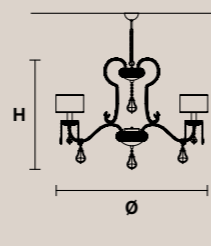

GALÁ 8+2

H 52 cm / 20.47"
Ø 90 cm / 35.43"

8×E14×40 W max
2×G9×40 W max
Halogen

USA 8×E12×40 W max
(not included)

Paralumi/shade PIZ/12/WH
Paralumi/shade PIZ/12/IV