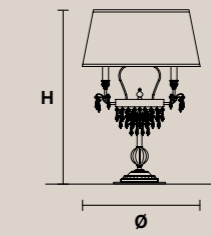

GLASSÉ TL3

H 60 cm / 23.62"
Ø 40 cm / 15.75"

3×E14×40 W max
USA 3×E12×40 W max
(not included)

Paralumi/shade DAM IV