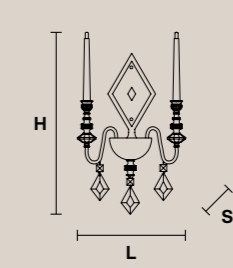

CHIC A2 N CE

H 60 cm / 23.62"
L 37 cm / 14.56"
SP 12 cm / 4.72"

☉ 2×G9×40 W max
(not included)