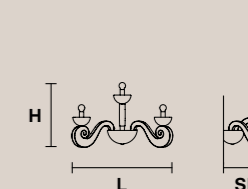

BOTERO S5

H 35 cm / 13.77"
Ø 46 cm / 18.11"

5x E14x60 W max
USA 5x E12x40 W max
(not included)

BOTERO TL2

H 55 cm / 21.65"
Ø 30 cm / 11.81"

2x E14x60 W max
USA 2x E12x40 W max
(not included)

BOTERO A3

H 30 cm / 11.81"
L 40 cm / 15.74"
SP 23 cm / 9.05"