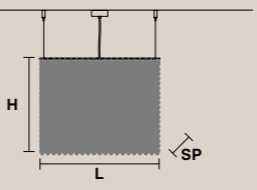

CUBO S/LONG/K CE U

RECTANGULAR

H 40 cm / 15.74"
SP 25 cm / 9.84"
L 50 cm / 19.68"

14xE14x40 W
USA 14xE12x40 W
(not included)