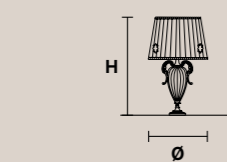

PRIMADONNA TL1 G

H 75 cm / 29.60"
Ø 40 cm / 15.80"

1×E27×60 W max
USA 1×E26×60 W max
(not included)

Paralumi/shade PON-BD/40/IV