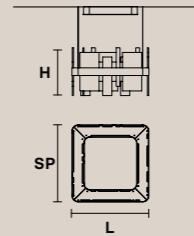

HONICÉ S50

H 33 cm / 12.99"
L 50 cm / 19.68"
SP 50 cm / 19.68"

UP LED x 15.21W CRI>80
3000K-2704 lm
DOWN LED x 32.76 W CRI>80
3000K-5824 lm
Dimmable: 0-10V