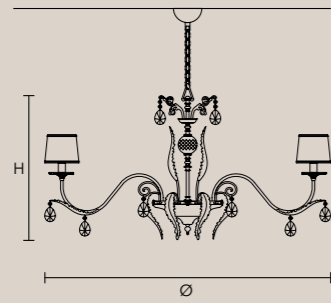

ACANTIA

Telaio in metallo e fusione d'ottone. Paralumi in tessuto damascato

Cast brass and metal frame Damask fabric lampshades

Metallstruktur mit Messingguss Lampenshirme aus Damast

Structure en métal et laiton moulé. Abat-jours damassés

Металлический каркас и латунное литье
Абажуры из ткани с камчатным узором.

G03+F01 Oro lucido + Foglia oro
Shiny gold + Gold leaf

V10 Beige (ex BEI-M)

V90 Nero opaco
Matt black (ex BK-M)

V95 Bianco opaco
Matt white (ex P06 / WH-M)

ACANTIA 12

H 60 cm / 27.55"
Ø 120 cm / 47.24"

12×E14×40 W max
USA 12×E12×40 W max
(not included)

Paralumi/shade DAM/14/WH