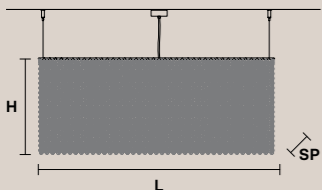

20xE14x40 W
USA 20xE12x40 W
(not included)

CUBO S/LONG/S CE U

RECTANGULAR

H 20 cm / 7.87"
SP 50 cm / 9.84"
L 100 cm / 39.37"

16xE14x40 W
USA 16xE12x40 W
(not included)

CUBO S/LONG/H CE U

RECTANGULAR

H 40 cm / 15.74"
SP 12.5 cm / 4.92"
L 100 cm / 39.37"