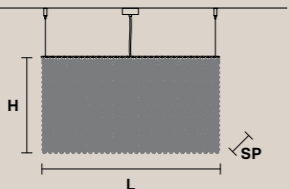

CUBO S/LONG/E CE U

RECTANGULAR

H 40 cm / 15.74"
SP 12.5 cm / 4.92"
L 75 cm / 29.52"

11xE14x40 W
USA 11xE12x40 W
(not included)