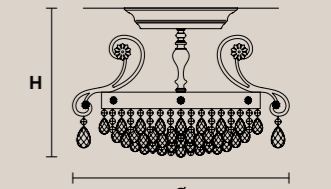

ALLURE PL6

H 37 cm / 14.56"
Ø 50 cm / 19.68"

6×E14×40 W max
USA 6×E12×40 W max
(not included)