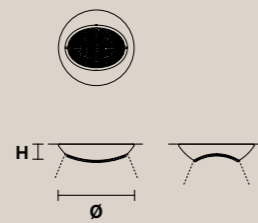

BLINK LED PL6 60

H 14 cm / 5.51"
Ø 60 cm / 23.62"

DOWN LED x 38 W CRI>80
3000 K - 6048 lm
Dimmable: 1-10V + DALI