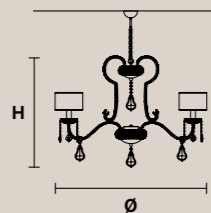

GALÁ 6+2

H 40 cm / 15.60"
Ø 72 cm / 28.08"

6×E14×40 W max
2×G9×40 W max
Halogen

USA 6×E12×40 W max
(not included)

Paralumi/shade PIZ/12/WH
Paralumi/shade PIZ/12/IV