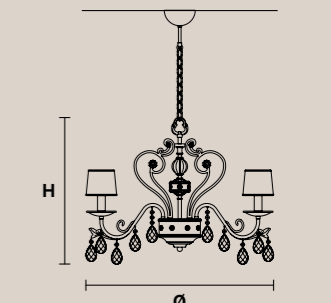

Paralumi/shade DAM/12/GD-CREAM

ALLURE 8

H 62 cm / 24.40"
Ø 85 cm / 33.46"

8×E14×40 W max
USA 8×E12×40 W max
(not included)

Paralumi/shade DAM/12/GD-CREAM

ALLURE 6

H 58 cm / 22.83"
Ø 75 cm / 29.52"

6×E14×40 W max
USA 6×E12×40 W max
(not included)

Paralumi/shade DAM/12/GD-CREAM

ALLURE 6 BIL

H 70 cm / 27.56"
L 110 cm / 43.30"
SP 60 cm / 23.62"

6×E14×40 W max
USA 6×E12×40 W max
(not included)

Paralumi/shade DAM/12/GD-CREAM

ALLURE PL8

H 40 cm / 15.74"
Ø 68 cm / 26.77"