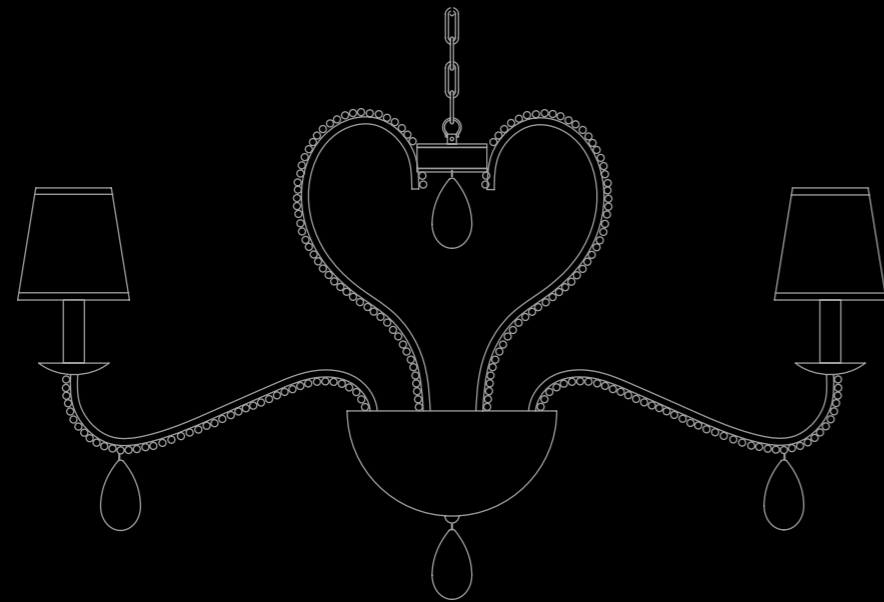

NOBLESSE

design by m_p studio