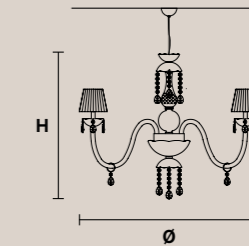

MILORD 5

H 65 cm / 23.35"
Ø 60 cm / 23.40"

5×E14×40 W max*
USA 5×E12×40 W max*
(not included)

Paralumi/shades ORGANZA
INCLUSI/INCLUDED
* Candle shape necessary
for lampshades