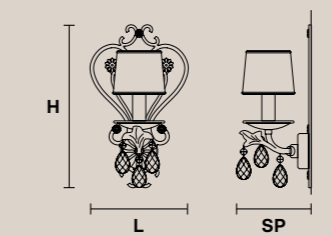

Paralumi/shade DAM/12/GD-CREAM

ALLURE 6 BIL

H 70 cm / 27.56"
L 110 cm / 43.30"
SP 60 cm / 23.62"

6×E14×40 W max
USA 6×E12×40 W max
(not included)

Paralumi/shade DAM/12/GD-CREAM

ALLURE PL8

H 40 cm / 15.74"
Ø 68 cm / 26.77"

8×E27×60 W max
USA 8×E26×60 W max
(not included)

ALLURE PL6

H 37 cm / 14.56"
Ø 50 cm / 19.68"

6×E14×40 W max
USA 6×E12×40 W max
(not included)

ALLURE A1

H 38 cm / 14.96"
L 23 cm / 9.05"
SP 16 cm / 6.29"

1×E14×40 W max
USA 1×E12×40 W max
(not included)

Paralumi/shade DAM/12/GD-CREAM

ALLURE A2

H 38 cm / 14.96"
L 35 cm / 13.77"
SP 14 cm / 5.51"

2×E14×40 W max
USA 2×E12×40 W max
(not included)

Paralumi/shade DAM/GD-CREAM

ALLURE TL3

H 58 cm / 22.83"
Ø 43 cm / 16.92"