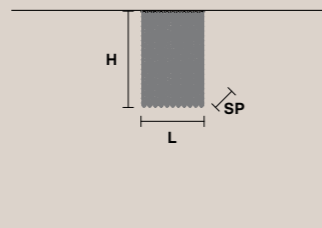

CUBO PL/SQUARE/MEDIUM/40

SQUARE

H 40 cm / 15.74"
L 25 cm / 9.84"
SP 25 cm / 9.84"

7×E14×40 W
USA 7×E12×40 W
(not included)