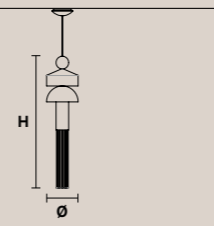

NAPPE N9   **NAPPE APP N4**   **NAPPE APP N2**   **NAPPE XL1**

H 39 cm / 15.35"
Ø 7.5 cm / 2.95"

1 x LED COB 5W
3000K - 750 lm
Not dimmable

H 40 cm / 15.74"
L 7.5 cm / 2.95"
SP 14 cm / 5.51"

1 x LED COB 5W
3000K - 750 lm
Not dimmable

H 42 cm / 16.53"
L 15 cm / 5.90"
SP 18 cm / 13.77"

1 x LED COB 5W
3000K - 750 lm
Not dimmable

H 125 cm / 49.21"
Ø 30 cm / 11.81"

UP 1 x LED 12W
3000K 1920 lm
DOWN 1 x LED 8.5W
3000K 1360 lm
Dimmable: 1-10V + PUSH + DALI

NAPPE XL2   **NAPPE XL3**   **NAPPE C3**   **NAPPE C5**

H 135 cm / 53.14"
Ø 35 cm / 13.77"

UP 1 x LED 12W
3000K 1920 lm
DOWN 1 x LED 8.5W
3000K 1360 lm
Dimmable: 1-10V + PUSH + DALI

H 110 cm / 43.30"
Ø 30 cm / 11.81"

1 x LED 12W
3000K - 1920 lm
Dimmable: 1-10V + PUSH + DALI

3 x LED COB 15W
3000K - 2250 lm
Dimmable: 1-10V + PUSH

10 x LED COB 25W
3000K - 3750 lm
Dimmable: 1-10V + PUSH

NAPPE C10

10 x LED COB 50W
3000K - 7500 lm
Dimmable: 1-10V + PUSH + DALI

NAPPE
SUGGESTED COMPOSITIONS

NAPPE C3   **NAPPE C5**

NAPPE C10