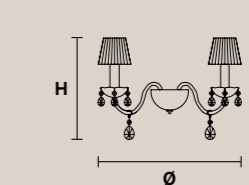

MILORD A2

H 40 cm / 15.60"
L 40 cm / 15.60"
SP 25 cm / 9.75"

2×E14×40 W max*
USA 2×E12×40 W max*
(not included)

Paralumi/shades ORGANZA
INCLUSI/INCLUDED
* Candle shape necessary
for lampshades