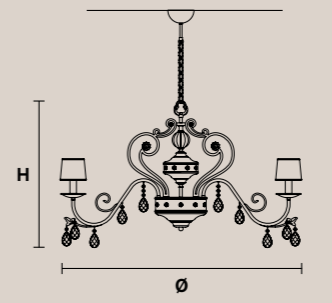

ALLURE 10

H 70 cm / 27.56"
Ø 105 cm / 41.33"

10×E14×40 W max
USA 10×E12×40 W max
(not included)

Paralumi/shade DAM/12/GD-CREAM