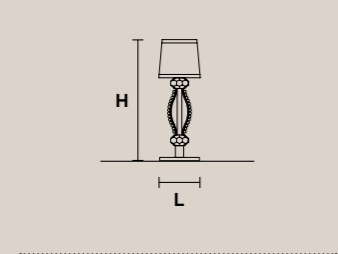

NOBLESSE TL1 P

H 38 cm / 14.82"
Ø 12 cm / 4.68"

1×E14×40 W max
USA 1×E12×40 W max
(not included)

Paralumi/shade SHA-BD/12/IV