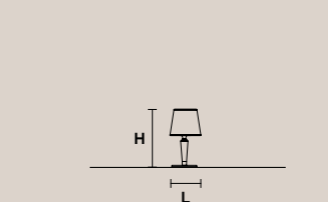

2x E14x40 W max
USA 2x E12x40 W max
(not included)

Paralumi/shade L01

DARSHAN A2 G

H 40 cm / 15.74"
L 25 cm / 9.84"
SP 14 cm / 5.51"

2x E14x40 W max
USA 2x E12x40 W max
(not included)

Paralumi/shade L01

DARSHAN TL1