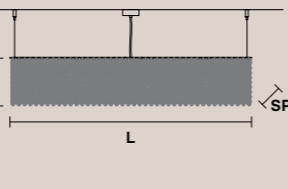

CUBO S/LONG/G CE U

RECTANGULAR

H 20 cm / 7.87"
SP 12.5 cm / 4.92"
L 100 cm / 39.37"

6xE14x40 W
USA 6xE12x40 W
(not included)