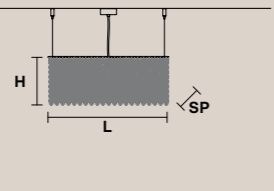

CUBO S/LONG/A CE U

RECTANGULAR

H 20 cm / 7.87"
SP 12.5 cm / 4.92"
L 50 cm / 19.68"

4xE14x40 W
USA 4xE12x40 W
(not included)