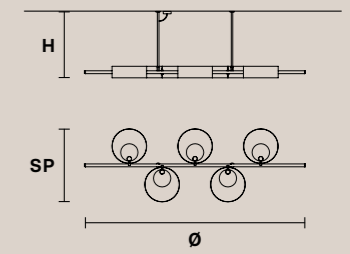

SOUND BIL5

H 58 cm / 22.83" (with ROD B)
L 191 cm / 75.19"
SP 64 cm / 25.19"

5×G9×40 W max

UP LED x 38 W CRI>80
3000 K - 3040 lm
DOWN LED x 38 W CRI>80
3000 K - 3040 lm

Dimmable: DALI + 1-10V + PUSH