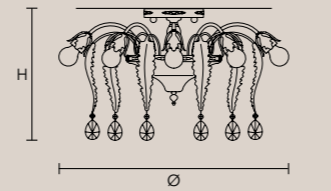

ACANTIA PL10

H 36 cm / 14.17"
Ø 70 cm / 27.55"

10×E14×40 W max
USA 10×E12×40 W max
(not included)