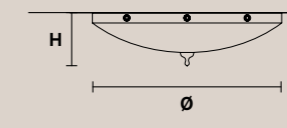

ELEGANTIA PLV4

H 22 cm / 8.67"
Ø 60 cm / 23.70"

4x E27x60 W
USA 4x E26x60 W
(not included)

Glass diffuser