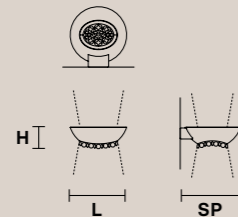

BLINK LED A1 G

H 18 cm / 7.08"
L 7 cm / 2.75"
SP 19 cm / 7.48"

UP LED x 6 W CRI>80
3000 K - 770 lm
DOWN LED x 6 W CRI>80
3000 K - 770 lm
Dimmable: 1-10V + PUSH