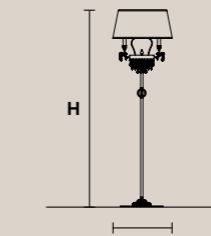

GLASSÉ STL3

H 170 cm / 66.93"
Ø 40 cm / 15.75"

3×E14×40 W max
USA 3×E12×40 W max
(not included)

Paralumi/shade DAM IV