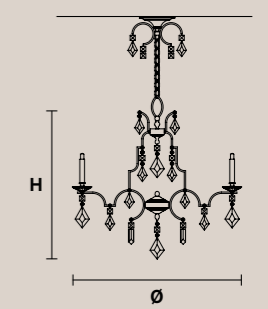

H 85 cm / 33.50"
Ø 105 cm / 41.35"

12×G9×60 W max
Halogen

H 75 cm / 29.55"
Ø 90 cm / 35.45"

8×G9×60 W max
Halogen

H 65 cm / 25.60"
Ø 75 cm / 29.60"

6×G9×60 W max
Halogen

LIZZI PL5 CE  LIZZI PL3 CE  LIZZI SPOT CE