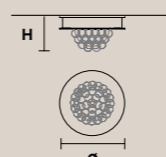

BOOL PL1 G

H 20 cm / 7.87"
Ø 10 cm / 3.93"

DOWN LED x 3 W CRI>80
3000 K - 450 lm

Not dimmable