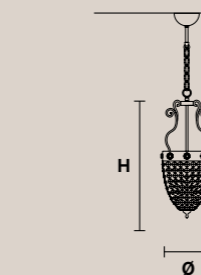

ELEGANTIA 1

H 55 cm / 21.70"
Ø 20 cm / 7.90"

1x E27x60 W
USA 1x E26x60 W
(not included)