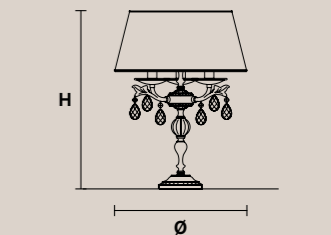

Paralumi/shade DAM/12/GD-CREAM

ALLURE A2

H 38 cm / 14.96"
L 35 cm / 13.77"
SP 14 cm / 5.51"

2×E14×40 W max
USA 2×E12×40 W max
(not included)

Paralumi/shade DAM/GD-CREAM

ALLURE TL3

H 58 cm / 22.83"
Ø 43 cm / 16.92"