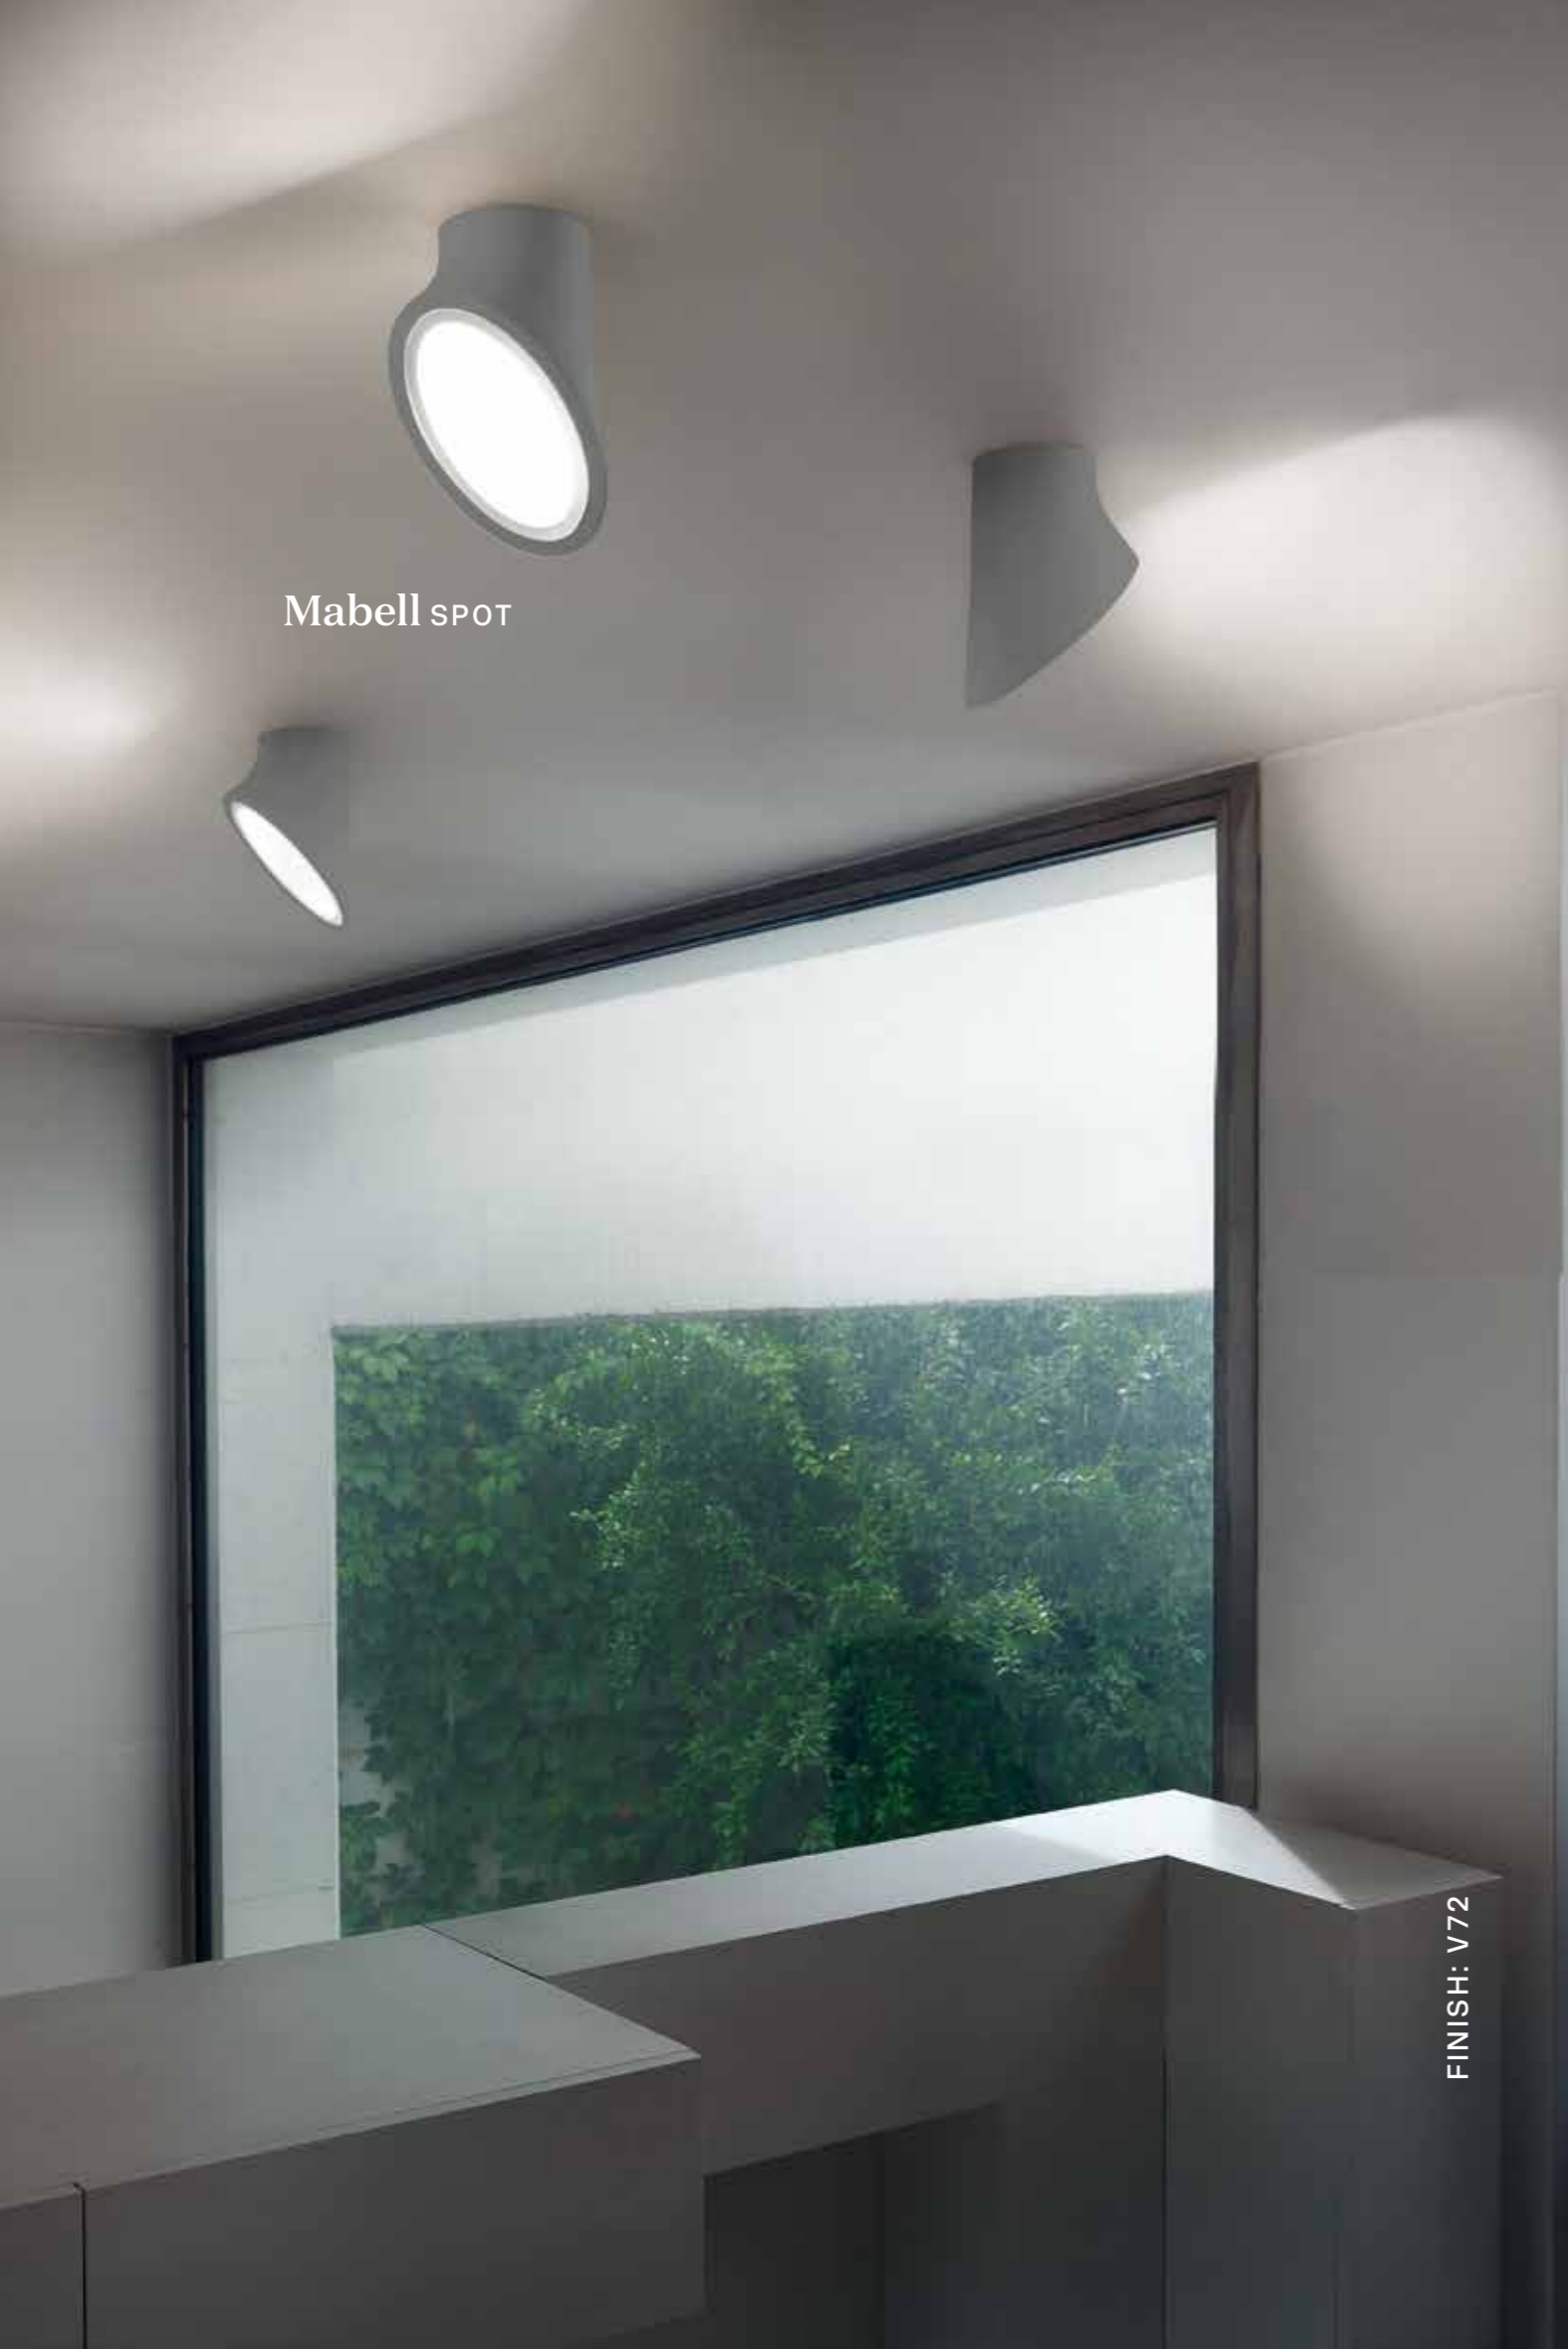

Mabell s3 G

MABELL

design by Manuel Vivian

Technical info → p. 418

FINISH: V50

Mabell

—34, 35

Mabell SPOT