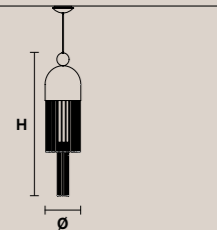

NAPPE XL2   **NAPPE XL3**   **NAPPE C3**   **NAPPE C5**

H 135 cm / 53.14"
Ø 35 cm / 13.77"

UP 1 x LED 12W
3000K 1920 lm
DOWN 1 x LED 8.5W
3000K 1360 lm
Dimmable: 1-10V + PUSH + DALI