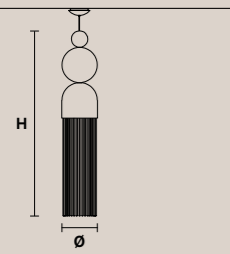

NAPPE N9 **NAPPE APP N4** **NAPPE APP N2** **NAPPE XL1**

H 39 cm / 15.35"
Ø 7.5 cm / 2.95"

1 x LED COB 5W
3000K - 750 lm
Not dimmable

H 40 cm / 15.74"
L 7.5 cm / 2.95"
SP 14 cm / 5.51"

1 x LED COB 5W
3000K - 750 lm
Not dimmable