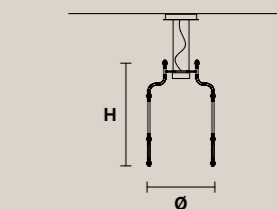

RAQAM H

H 95 cm / 37.40"
Ø 60 cm / 23.62"

LED x 128 W CRI>80
3000 K - 13600 lm
Dimmable: PUSH+DMX
on request