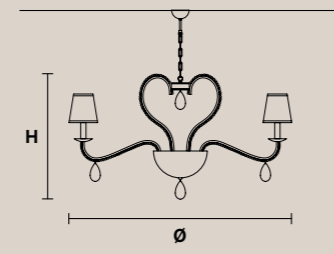

NOBLESSE 12

H 72 cm / 28.08"
Ø 115 cm / 44.85"

12×E14×40 W max
USA 12×E12×40 W max
(not included)

Paralumi/shade SHA-BD/12/IV

NOBLESSE 8

H 62 cm / 24.18"
Ø 86 cm / 33.54"

8×E14×40 W max
USA 8×E12×40 W max
(not included)