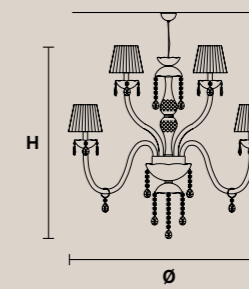

MILORD 10+5

H 85 cm / 33.15"
Ø 100 cm / 39.00"

15×E14×40 W max*
USA 15×E12×40 W max*
(not included)

Paralumi/shades ORGANZA
INCLUSI/INCLUDED
* Candle shape necessary
for lampshades