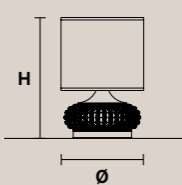

GALÁ TL1 P

H 25 cm / 9.84"
Ø 16 cm / 6.29"

1×E14×40 W max
USA 1×E12×40 W max
(not included)

Paralumi/shade PIZ/15/WH
Paralumi/shade PIZ/15/IV