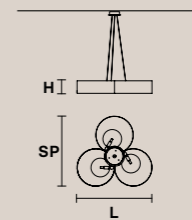

SOUND OR3

H 11 cm / 4.33"
L 60 cm / 23.62"
SP 56 cm / 22.04"

3×G9×40 W max

UP LED x 23.5 W CRI>80
3000 K - 1870 lm
DOWN LED x 23.5 W CRI>80
3000 K - 1870 lm

Dimmable: PUSH + 1-10V