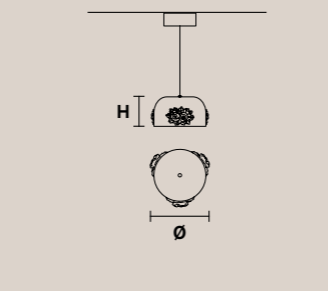

DAME S18

H 9.5 cm / 3.74"
Ø 18 cm / 7.08"

LED x 4.1 W CRI>80
3000 K - 600 lm
Dimmable: 1-10V + PUSH