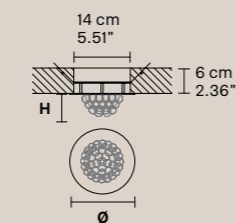

BOOL SPOT

H 5 cm / 1.97"
Ø 16 cm / 4.72"

DOWN LED x 3 W CRI>80
3000 K - 450 lm

Not dimmable