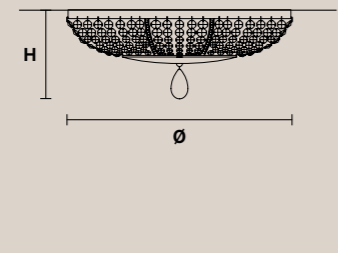

Paralumi/shade SHA-BD/12/IV

NOBLESSE 6

H 62 cm / 24.18"
Ø 76 cm / 29.64"

6×E14×40 W max
USA 6×E12×40 W max
(not included)

Paralumi/shade SHA-BD/12/IV

NOBLESSE PL6

H 30 cm / 11.70"
Ø 62 cm / 24.18"

6×E14×40 W max
USA 6×E12×40 W max
(not included)