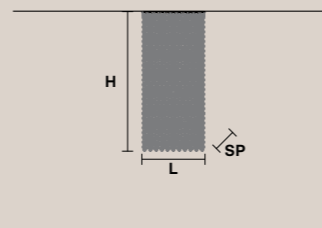

4×E14×40 W
USA 4×E12×40 W
(not included)

CUBO PL/SQUARE/MEDIUM/40

SQUARE

H 40 cm / 15.74"
L 25 cm / 9.84"
SP 25 cm / 9.84"

7×E14×40 W
USA 7×E12×40 W
(not included)

CUBO PL/SQUARE/MEDIUM/60

SQUARE

H 60 cm / 23.62"
L 25 cm / 9.84"
SP 25 cm / 9.84"