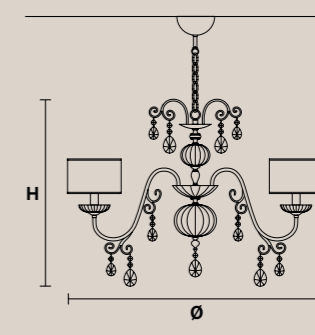

ANTIKA 10

CE U

H 75 cm / 29.50"
Ø 110 cm / 43.40"

10xE14x40 W max
USA 10xE12x40 W max
(not included)

Paralumi/shade SAT/17/WH

ANTIKA 8

CE U

H 62 cm / 24.40"
Ø 90 cm / 35.50"