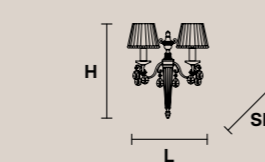

H 50 cm / 19.70"
L 40 cm / 15.80"
SP 20 cm / 7.90"

2×E14×40 W max
USA 2×E12×40 W max
(not included)

Paralumi/shade PON-BD/16/IV

Masiero Dimore

Technical Info

RAQAM

Struttura in metallo ricoperto in vetro, pendagli in cristallo, illuminazione LED.