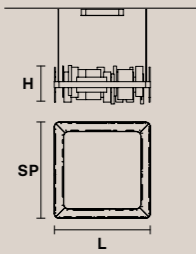

HONICÉ S80

H 33 cm / 12.99"
L 80 cm / 31.49"
SP 80 cm / 31.49"

UP LED x 28.1W CRI>80
3000K-4992 lm
DOWN LED x 60.85 W CRI>80
3000K-10816 lm
Dimmable: 0-10V