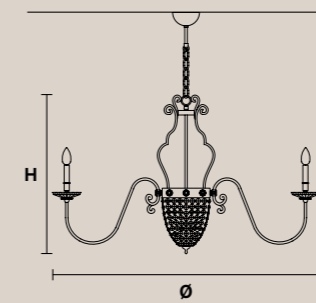

ELEGANTIA 12+1

H 65 cm / 25.60"
Ø 110 cm / 43.40"

12x E14x40 W
1x E27x60 W
USA 12x E12x40 W
1x E26x60 W
(not included)