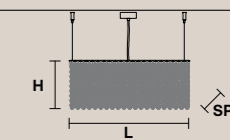

CUBO S/SQUARE/LARGE/20

SQUARE

H 20 cm / 7.87"
L 50 cm / 19.68"
SP 50 cm / 19.68"

12×E14×40 W
USA 12×E12×40 W
(not included)