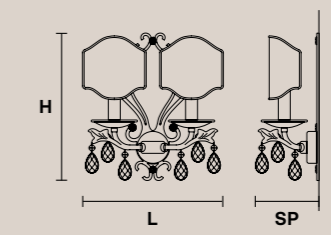

Paralumi/shade DAM/12/GD-CREAM

ALLURE 6 BIL

H 70 cm / 27.56"
L 110 cm / 43.30"
SP 60 cm / 23.62"

6×E14×40 W max
USA 6×E12×40 W max
(not included)

Paralumi/shade DAM/12/GD-CREAM

ALLURE PL8

H 40 cm / 15.74"
Ø 68 cm / 26.77"

8×E27×60 W max
USA 8×E26×60 W max
(not included)

ALLURE PL6

H 37 cm / 14.56"
Ø 50 cm / 19.68"

6×E14×40 W max
USA 6×E12×40 W max
(not included)

ALLURE A1

H 38 cm / 14.96"
L 23 cm / 9.05"
SP 16 cm / 6.29"

1×E14×40 W max
USA 1×E12×40 W max
(not included)

Paralumi/shade DAM/12/GD-CREAM

ALLURE A2

H 38 cm / 14.96"
L 35 cm / 13.77"
SP 14 cm / 5.51"

2×E14×40 W max
USA 2×E12×40 W max
(not included)

Paralumi/shade DAM/GD-CREAM

ALLURE TL3

H 58 cm / 22.83"
Ø 43 cm / 16.92"