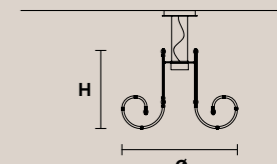

RAQAM C

H 70 cm / 27.55"
Ø 100 cm / 39.37"

LED x 96 W CRI>80
3000 K - 10200 lm
Dimmable: PUSH+DMX
on request