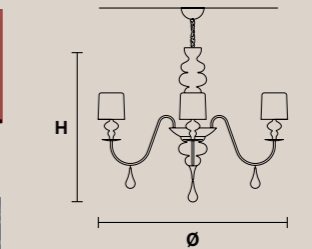

EVA S8

H 75 cm / 29.60"
Ø 90 cm / 35.50"

8×E14×60 W max
USA 8×E12×40 W max
(not included)

Aluminum lampshades included