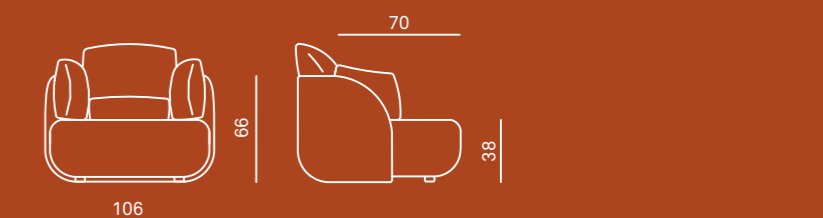

POLTRONA 100 - ARMCHAIR 100