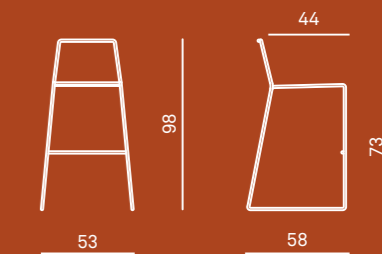

Stool

Structure
brushed finish curved stainless steel rod
multicolour chevron-design polyester cord,
hand-woven onto the steel frame
stacking model