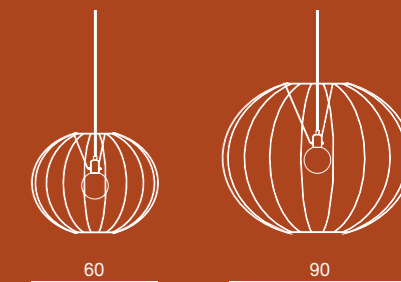

Lampada a sospensione

Struttura
tondino di acciaio curvato,
verniciato color oro