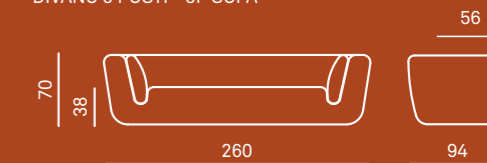

DIVANO 3 POSTI - 3P SOFA