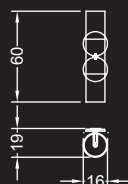

Plafoniera / Ceiling lamp:

ø 16 x 19,5 h 430
 ø 20 x 23,5 h 520
 ø 24 x 27,5 h
 Led G9 1x5W 220V
 2700/3000 K

Abatjour Move:

ø 16 x 37 h
 Led G9 1x5W 220V
 2700/3000 K

Applique / Wall lamp:

2 sfere / spheres: 1 x ø 16:
 16 x 19 x 60 h
 Led G9 2x5W 220V
 2700/3000 K