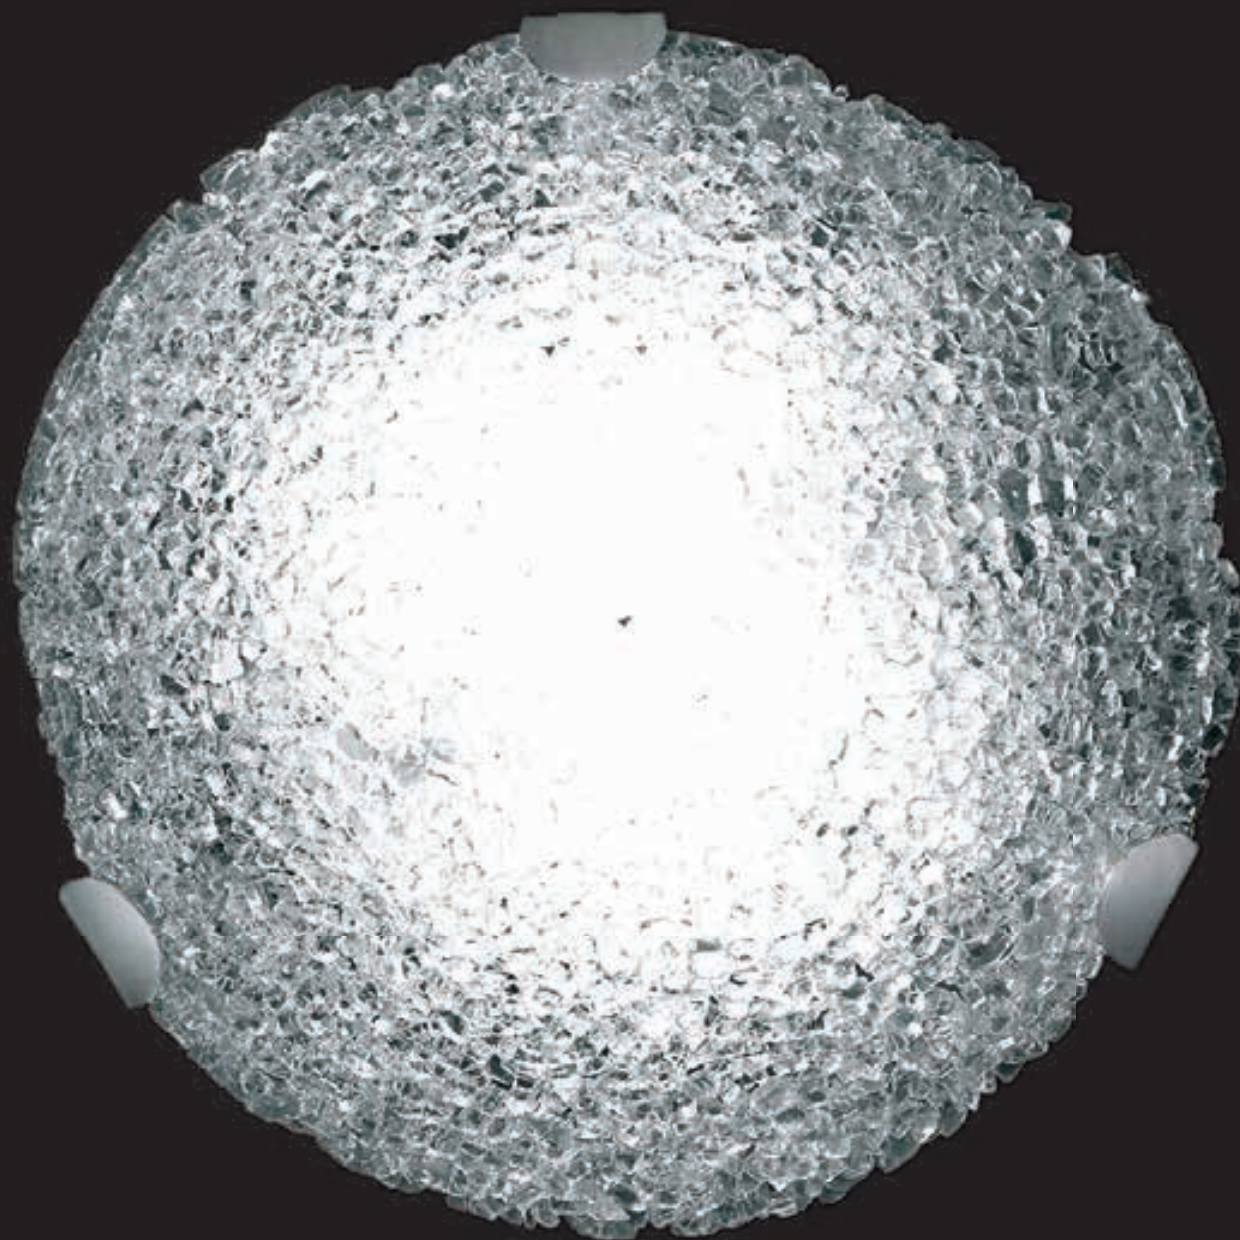

ORIONE

Disegno Reflex