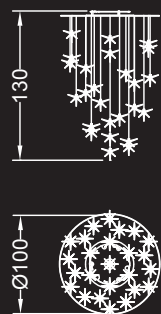

IP2X 

25 stelle / stars:

ø cm. 100x130 h
Led G4 25x1,5W 12V
2700/3000 K

Alogena / Halogen bulb:
G4 25x5-10-20W 12V

IP2X 

50 stelle / stars:

ø cm. 130x220 h
Led G4 50x1,5W 12V
2700/3000 K

Alogena / Halogen bulb:
G4 50x5-10-20W 12V