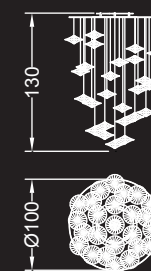

Alogena / Halogen bulb:
G4 12x5-10-20W 12V

IP2X 

25 elementi / elements:

ø cm. 100x130 h
Led G4 25x1,5W 12V
2700/3000 K

Alogena / Halogen bulb:
G4 25x5-10-20W 12V

IP2X 

50 elementi / elements:

ø cm. 130x220 h
Led G4 50x1,5W 12V
2700/3000 K