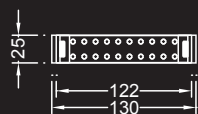

Dati tecnici / Technical data

Lampada sospensione in cristallo extrachiario bocciardato sp.19 mm con alloggiamento portacandele. Telaio in acciaio inox satinato. Attacco unico a soffitto con piastra in vetro rettangolare verniciato bianco. Impianto luce con lampadine LED.

Lamp in extra clear bush-hammered glass 19mm thick with holes for candles. Frame in brushed stainless steel. Rectangular white lacquered glass support. LED lighting system.

cm. 122x25x200 h max
Led Plate (10x100mm) 2x10W 220V
2700/3000 K