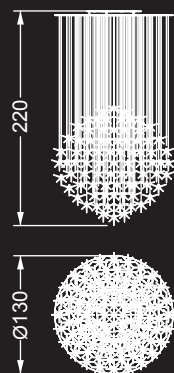

IP2X 

105 stelle / stars:

ø cm. 130x220 h
Led G4 105x1,5W 12V
2700/3000 K

Alogena / Halogen bulb:
G4 105x5-10-20W 12V

IP2X 

153 stelle / stars:

ø cm. 148x220 h
Led G4 153x1,5W 12V
2700/3000 K

Alogena / Halogen bulb:
G4 153x5-10-20W 12V