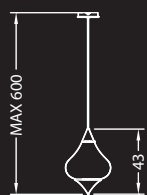

Dati tecnici / Technical data

Lampada con supporto in vetro verniciato nero. Elemento in vetro di Murano soffiato trasparente. Impianto luce a LED.

Lampe with black lacquered glass support. Element in blown transparent Murano glass. LED lighting system.

ø 30 x 43 – 600 h (max):
Led GU10 1X7W 220V
2700/3000 K