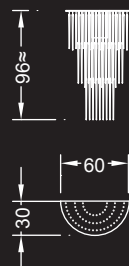

APPLIQUE / WALL LAMP:

54 elementi/elements:
cm. 60x30x96 h.
Led G4 54x1W 12V
2700/3000 K