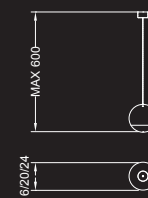

11 sfera / 1 sphere:

ø cm. 16-20-24x130-600 h max
Led G4 1x3W 12V
2700/3000 K
Alogena / Halogen bulb:
G4 1x5-10-20W 220V

IP2X