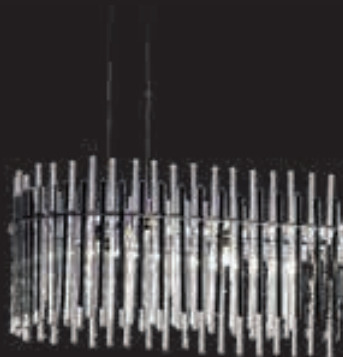

Versione con stecche interne in vetro di Murano nero
Version with internal line of sticks in black Murano glass