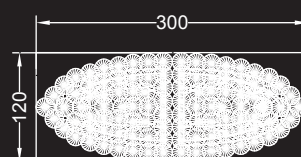

MISURA SPECIALE / SPECIAL SIZE:

178 elementi / elements:
cm. 300x120x220 h. Rettangolare
Led G4 178x1,5W 12V
2700/3000 K

Alogena / Halogen bulb:
G4 178x5-10-20W 12V

IP2X