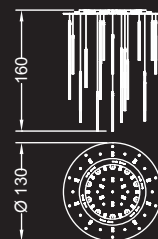

27 elementi / elements – 26 LED
nel supporto / in support:
ø 130 x 160 h
Led G4 27X0,87W 12V
Led GU 26x6W 12V
2700/3000 K