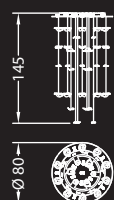

IP2X 

ø cm. 130x150 h
120 elementi/elements
Led GU5.3 26x6W 12V
2700/3000 K

IP2X 

ø cm. 80x145 h
70 elementi/elements
Led GU5.3 12x6W 12V
2700/3000 K

IP2X 

cm. 120x40x145 h
70 elementi/elements
Led GU5.3 10x6W 12V
2700/3000 K