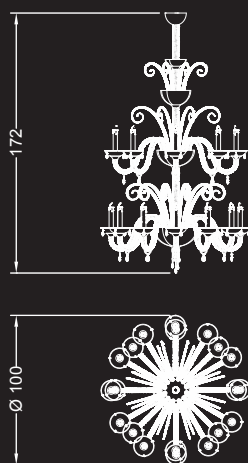

ø cm. 100x172 h

20 Led fibra ottica 15W / 20 optical fiber Led 15 W
2700/3000 K

IP20 CE