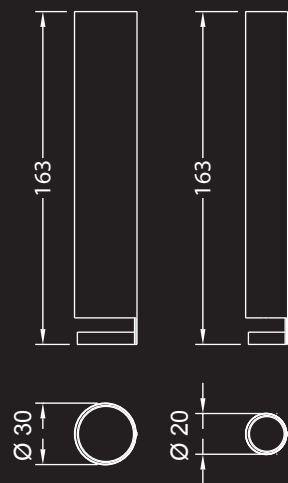

Dati tecnici / Technical data

Lampada con struttura in ottone anticato e paralume in carta pergamena. Impianto luce a LED.

Lamp with antiqued brass details and lampshade in parchment paper. LED lighting system.

ø cm. 20x163 h
ø cm. 30x163 h
Led 2x3,6W 230V
2700/3000 K
± 8