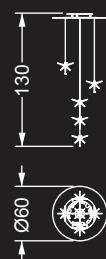

5 stelle / stars:

ø cm. 60x130 h
Led G4 5x1,5W 12V
2700/3000 K

Alogena / Halogen bulb:
G4 5x5-10-20W 12V

IP2X