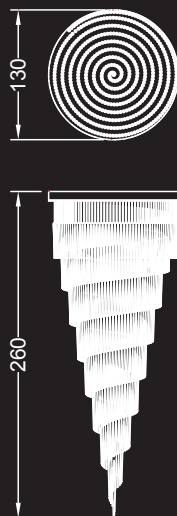

MISURA SPECIALE / SPECIAL SIZE:

450 elementi a spirale /
elements in spiral shape:
ø cm. 130x260 h.
Led G4 450x1W 12V
2700/3000 K