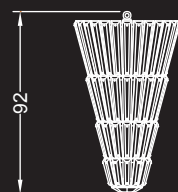

ø cm. 84x92 h.
Led G9 18x5W 230V
2700/3000 K

Alogena / Halogen bulb:
G9 18x20W 230V