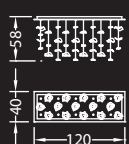

cm. 120x40x58 h
50 elementi/elements
Led GU5.3 10x6W 12V
2700/3000 K

IP2X