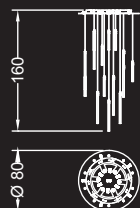

16 elementi / elements – 12 LED
nel supporto / in support:
ø 80 x 160 h
Led G4 16X0,87W 12V
Led GU 12x6W 12V
2700/3000 K