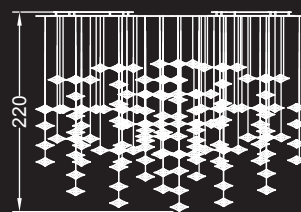

MISURA SPECIALE / SPECIAL SIZE:

178 elementi / elements:
cm. 300x120x220 h. Rettangolare
Led G4 178x1,5W 12V
2700/3000 K

Alogena / Halogen bulb:
G4 178x5-10-20W 12V

IP2X