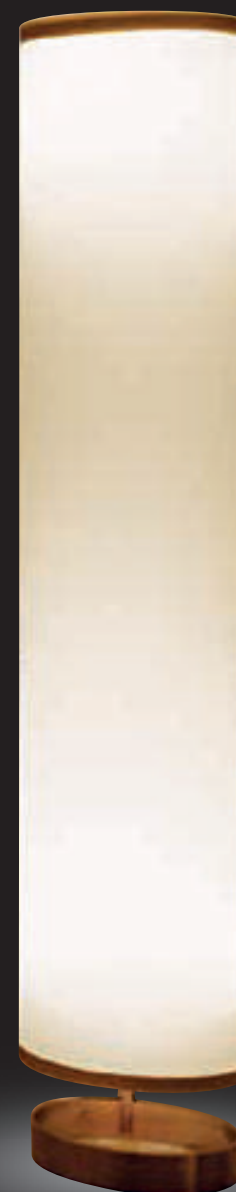

Lampada con struttura in ottone anticato e paralume in carta pergamena. Impianto luce a LED.

Lamp with antiqued brass details and lampshade in parchment paper. LED lighting system.

ø cm. 20x163 h
ø cm. 30x163 h
Led 2x3,6W 230V
2700/3000 K
± 8