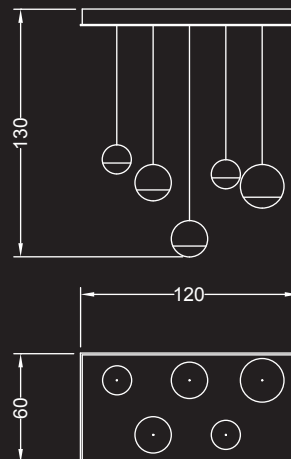

Lampadario / Chandelier

5 sfere / spheres:
cm. 120x60x130 h
Led G4 5x3W 12V
2700/3000 K

Alogena / Halogen bulb:
G4 5x5-10-20W 220V

IP2X