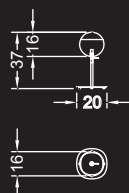

Plafoniera / Ceiling lamp:

ø 16 x 19,5 h 430
 ø 20 x 23,5 h 520
 ø 24 x 27,5 h
 Led G9 1x5W 220V
 2700/3000 K

Abatjour Move:

ø 16 x 37 h
 Led G9 1x5W 220V
 2700/3000 K

Applique / Wall lamp:

2 sfere / spheres: 1 x ø 16:
 16 x 19 x 60 h
 Led G9 2x5W 220V
 2700/3000 K