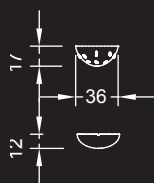

E) Applique / Wall lamp:

cm. 36x12x17 h

Led Plate (10x100) 2x10W 230V
2700/3000 K

Neon / Fluorescent lamp:

G23 1x9W 220V (interno / internal) +

Alogena tubolare / Tubular halogen bulb:

R7S 1x100W 220V (esterna / external)