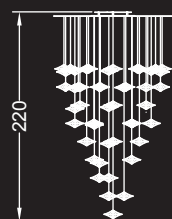

50 elementi / elements:

ø cm. 130x220 h
Led G4 50x1,5W 12V
2700/3000 K

Alogena / Halogen bulb:
G4 50x5-10-20W 12V

IP2X