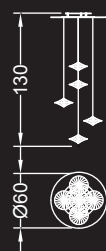

5 elementi / elements:

ø cm. 60x130 h
Led G4 5x1,5W 12V
2700/3000 K

Alogena / Halogen bulb:
5x5-10-20W 12V

IP2X