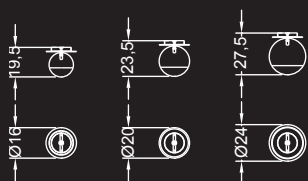

Dati tecnici / Technical data

Collezione Bulles XL con sfere in vetro soffiato borosilicato disponibili anche con filtro luce in diverse finiture. Dotati di lampadine alogene o a LED.

Bulles XL collection with spheres in blown borosilicate glass available also with 'light filter' in several finishes. Equipped with halogen bulbs or LED bulbs.

Plafoniera / Ceiling lamp:

ø 16 x 19,5 h 430
ø 20 x 23,5 h 520
ø 24 x 27,5 h
Led G9 1x5W 220V
2700/3000 K