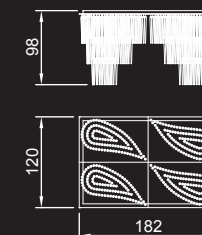

MISURA SPECIALE / SPECIAL SIZE:

452 elementi/elements:
cm. 182x120x98 h
Led G4 452x1W 12V
2700/3000 K