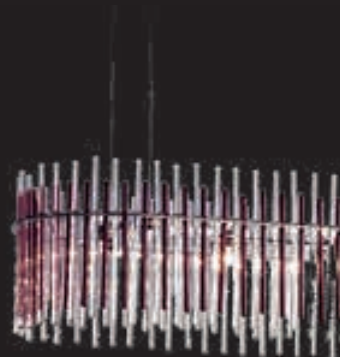

Versione con stecche interne in vetro di Murano ametista
Version with internal line of sticks in amethyst Murano glass