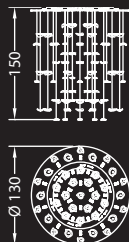

ø cm. 130x150 h
120 elementi/elements
Led GU5.3 26x6W 12V
2700/3000 K

IP2X