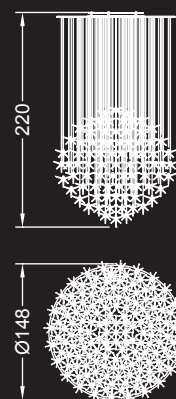

153 stelle / stars:

ø cm. 148x220 h
Led G4 153x1,5W 12V
2700/3000 K

Alogena / Halogen bulb:
G4 153x5-10-20W 12V

IP2X