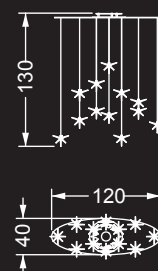

12 stelle / stars:

cm. 120x40x130 h ovale / oval
Led G4 12x1,5W 12V
2700/3000 K

Alogena / Halogen bulb:
G4 12x5-10-20W 12V

IP2X