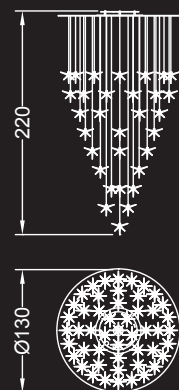

Lampadario / Chandelier

5 sfere / spheres:
 ø cm. 80x130 h
 Led G4 5x3W 12V
 2700/3000 K

Alogena / Halogen bulb:
 G4 5x5-10-20W 220V

IP2X

Lampadario / Chandelier

5 sfere / spheres:
 cm. 120x60x130 h
 Led G4 5x3W 12V
 2700/3000 K

1 stella / 1 star:

ø cm. 60x130-600 h
Led G4 1x1,5W 12V
2700/3000 K

Alogena / Halogen bulb:
G4 1x5-10-20W 12V

IP2X 

5 stelle / stars:

ø cm. 60x130 h
Led G4 5x1,5W 12V
2700/3000 K

Alogena / Halogen bulb:
G4 5x5-10-20W 12V

IP2X 

25 stelle / stars:

ø cm. 100x130 h
Led G4 25x1,5W 12V
2700/3000 K

Alogena / Halogen bulb:
G4 25x5-10-20W 12V

IP2X 

50 stelle / stars:

ø cm. 130x220 h
Led G4 50x1,5W 12V
2700/3000 K

Alogena / Halogen bulb:
G4 50x5-10-20W 12V

IP2X 

105 stelle / stars:

ø cm. 130x220 h
Led G4 105x1,5W 12V
2700/3000 K

Alogena / Halogen bulb:
G4 105x5-10-20W 12V

IP2X 

153 stelle / stars:

ø cm. 148x220 h
Led G4 153x1,5W 12V
2700/3000 K

Alogena / Halogen bulb:
G4 153x5-10-20W 12V