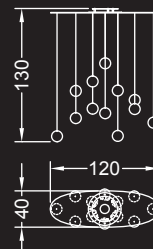

12 sfere / spheres:
cm. 120x40x130 h ovale / oval
Led G4 12x1,5W 12V
2700/3000 K

Alogena / Halogen bulb:
G4 12x15-10-20W 12V