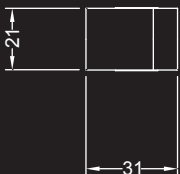

Abatjour / Table lamp:
cm. 31x21x26 h
Led Plate (10x100mm) 1x10W 220V
2700/3000 K