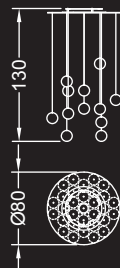

12 sfere / spheres:
ø cm. 80x130 h
Led G4 12x1,5W 12V
2700/3000 K

Alogena / Halogen bulb:
G4 12x5-10-20W 12V