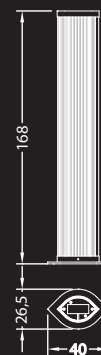

40 x 26,5 x 168 h:
Led strip 7,5X9,6W/m 12V
2700/3000 K

Noce Canaletto