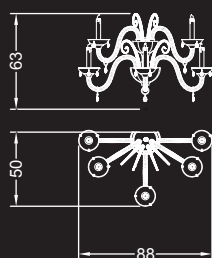

ø cm. 88x50x63 h

5 Led 15W / 5 Led 15 W
2700/3000 K

IP20 CE