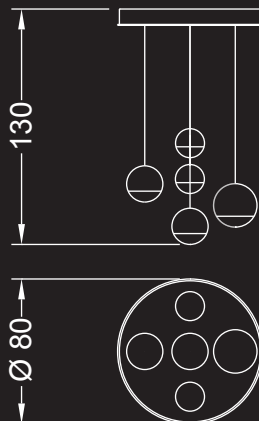

Lampadario / Chandelier

5 sfere / spheres:
ø cm. 80x130 h
Led G4 5x3W 12V
2700/3000 K

Alogena / Halogen bulb:
G4 5x5-10-20W 220V

IP2X