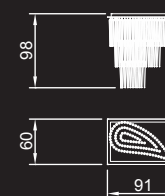

FORMA A GOCCIA / DROP SHAPE:

113 elementi/elements:
cm. 60x91x98 h
Led G4 113x1.5W 12V
2700/3000 K