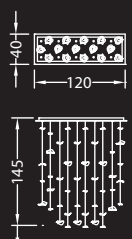

cm. 120x40x145 h
70 elementi/elements
Led GU5.3 10x6W 12V
2700/3000 K

IP2X