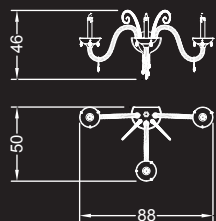

IP20 CE    

ø cm. 100x172 h

20 Led fibra ottica 15W / 20 optical fiber Led 15 W
2700/3000 K

IP20 CE    

ø cm. 88x50x46 h

3 Led 15W / 3 Led 15 W
2700/3000 K

IP20 CE    

ø cm. 88x50x63 h