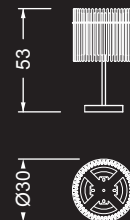

Abatjour / Table lamp
ø cm. 30x53 h
Led G9 4x5W 230V
2700/3000 K
Alogena / Halogen Bulb:
G9 4x20W 220V
IP20 CE $\perp$ $\otimes$ RoHS