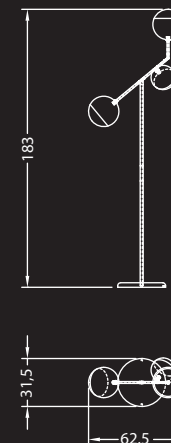

Piantana / Floor lamp:

3 sfere / spheres:
cm ø 31,5 x 183 h
Led G9 3x5W 220V
2700/3000 K

Argento

Bronzo

Rame

Oro