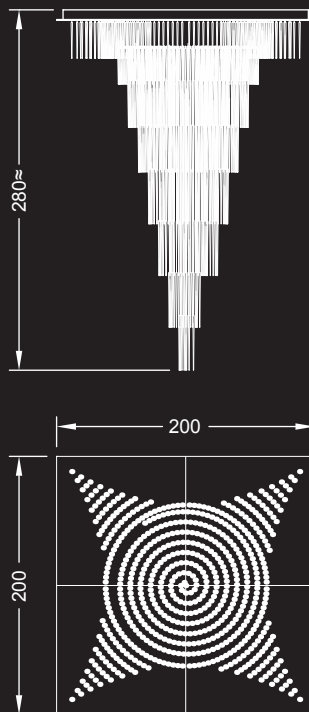

MISURA SPECIALE / SPECIAL SIZE:

650 elementi a spirale /
elements in spiral shape:
cm. 200x200x280 h.
Led G4 650x1W 12V
2700/3000 K