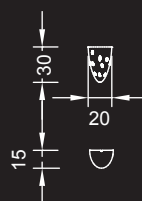

F) Applique / Wall lamp:

cm. 20x15x30 h

Led Plate (10x100) 2x10W 230V
2700/3000 K

Neon / Fluorescent lamp:

G23 1x9W 220V (interno / internal) +

Alogena tubolare / Tubular halogen bulb:

R7S 1x100W 220V (esterna / external)