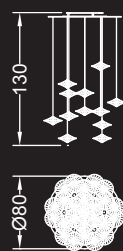

IP2X 

12 elementi / elements:

ø cm. 80x130 h
Led G4 12x1,5W 12V
2700/3000 K

Alogena / Halogen bulb:
G4 12x5-10-20W 12V

IP2X 

12 elementi / elements:

cm. 120x40x130 h ovale / oval
Led G4 12x1,5W 12V
2700/3000 K