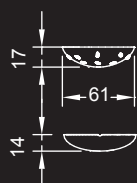

220V (esterna / external)

D) Applique / Wall lamp:

cm. 61x14x17 h

Led Plate (10x100) 2x10W 230V
2700/3000 K

Neon / Fluorescent lamp:

G23 1x9W 220V (interno / internal) +

Alogena tubolare / Tubular halogen

bulb: R7S 1x100W 220V (esterna / external)