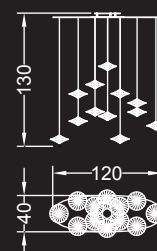

12 elementi / elements:

cm. 120x40x130 h ovale / oval
Led G4 12x1,5W 12V
2700/3000 K

Alogena / Halogen bulb:
G4 12x5-10-20W 12V

IP2X