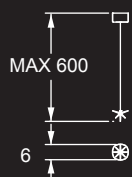

Dati tecnici / Technical data

Lampadario con supporto in vetro verniciato bianco o nero o a specchio. Dotato di 5, 12, 25, 50, 105 o 153 stelle in vetro borosilicato soffiato trasparente o colorato. Lampadine alogene interne da 5W, 10W o 20W. Disponibile anche illuminazione a LED.

Chandelier with black or white or mirror glass support. Provided with 5, 12, 25, 50, 105 or 153 pendant stars in blown transparent or coloured borosilicate glass. Internal halogen bulbs 5W, 10W or 20W. Available also with LED lighting.

1 stella / 1 star:

ø cm. 60x130-600 h
Led G4 1x1,5W 12V
2700/3000 K

Alogena / Halogen bulb:
G4 1x5-10-20W 12V

IP2X