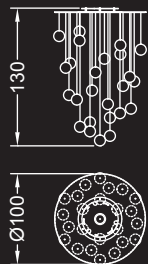

25 sfere / spheres:
ø cm. 100x130 h
Led G4 25x1,5W 12V
2700/3000 K

Alogena / Halogen bulb:
G4 25x5-10-20W 12V