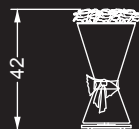

Abatjour / Table lamp:

ø cm. 24x42 h
Led G9 1x5W 220V
2700/3000 K

1x