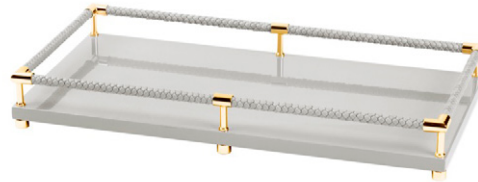

Bathroom accessories

SD-PT g soap dispenser, quilted padded leather, gold plated finish, h 20, ø 6,5 cm

BS/SD-PT g soap dispenser, quilted padded leather, gold plated finish, h. 17,5, ø 9 cm

BS/LB-PT g round box, large, quilted padded leather, gold plated finish, h. 12,5, ø 9 cm

BS/TB-PT g round toothbrush holder covered with quilted padded leather, gold plated finish, h. 12,5, ø 9 cm

BS/SB-PT g round box, small, quilted padded leather, gold plated finish, h. 8,5, ø 9 cm

VG-AR/L g lacquered tray with leather braided curved handles, gold details, 40x22 cm

BS/SD-TS g soap dispenser, quilted herringbone leather, gold plated finish, h. 17,5, ø 9 cm

BS/TB-TS g round toothbrush holder covered with quilted herringbone leather, gold plated finish, h. 12,5, ø 9 cm

BS/LB-TS g round box, large, quilted herringbone leather, gold plated finish, h. 12,5, ø 9 cm

BS/SB-TS g round box, small, quilted herringbone leather, gold plated finish, h. 8,5, ø 9 cm

BT-L g vanity tray, lacquered wood base and braided leather trim, gold metal details, 16x32 cm