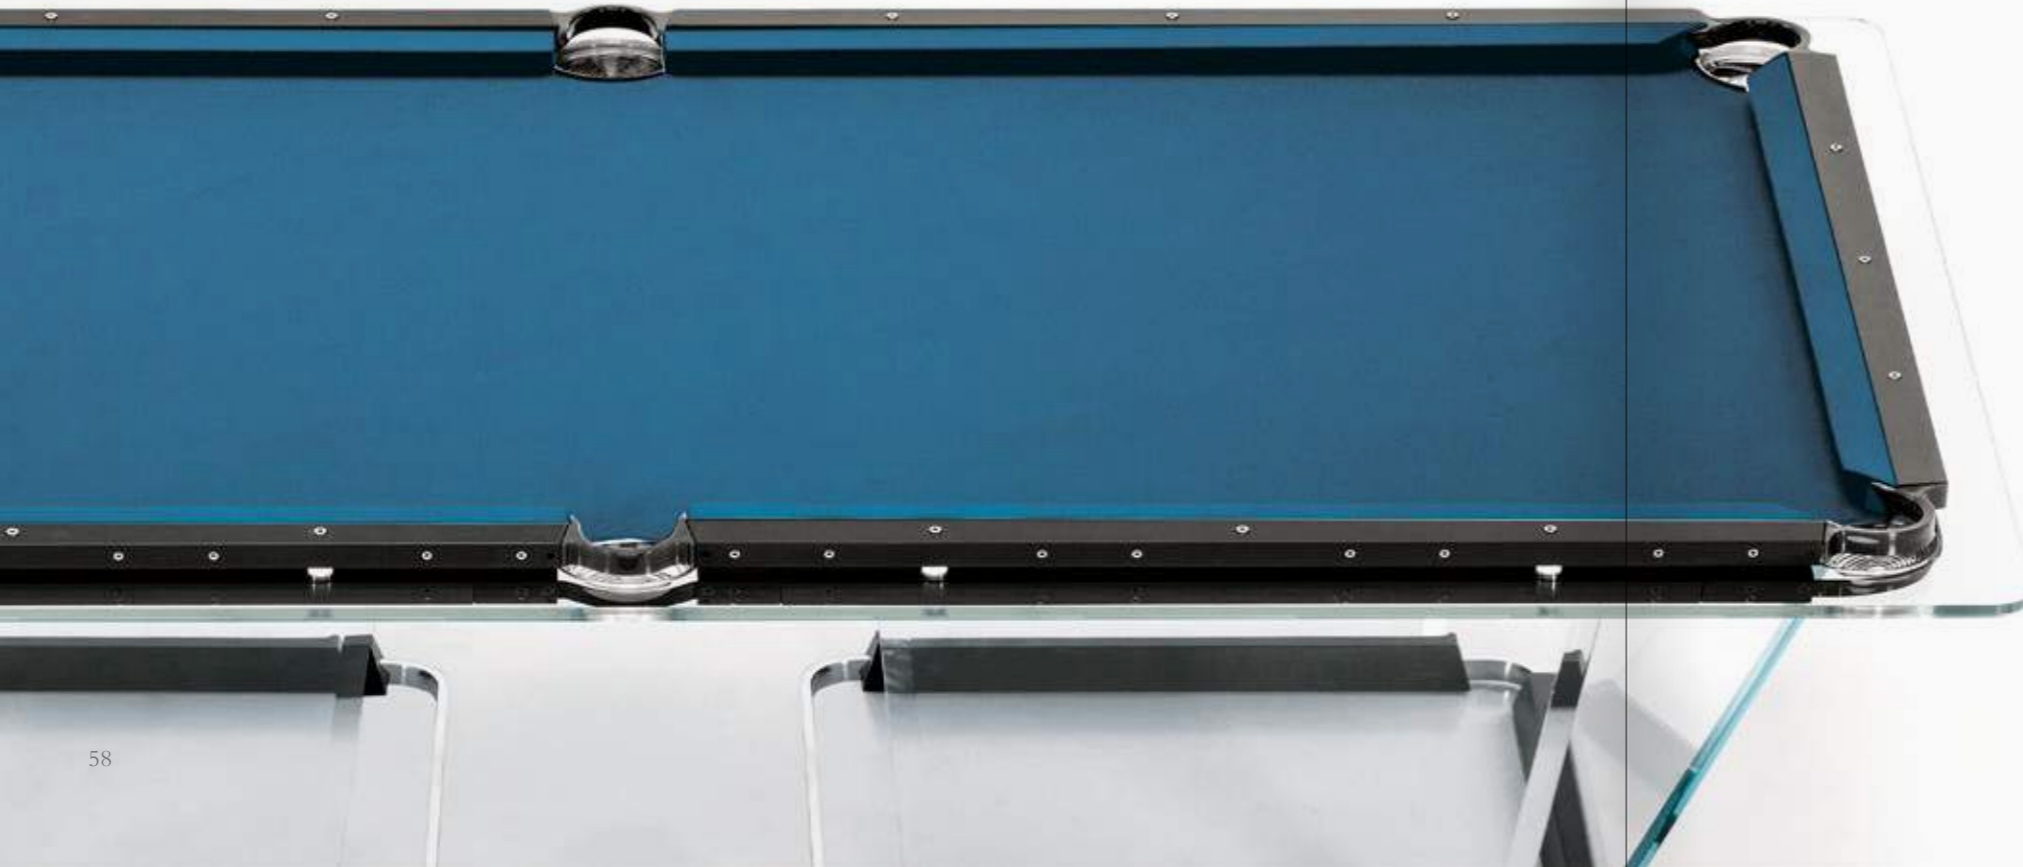

Playing Surfaces
Simonis® 860™ Worsted Wool

SINCE 1680
Simonis
SIMONIS CLOTH

The finest bar none, made of
worsted wool and available in 25 different colors.