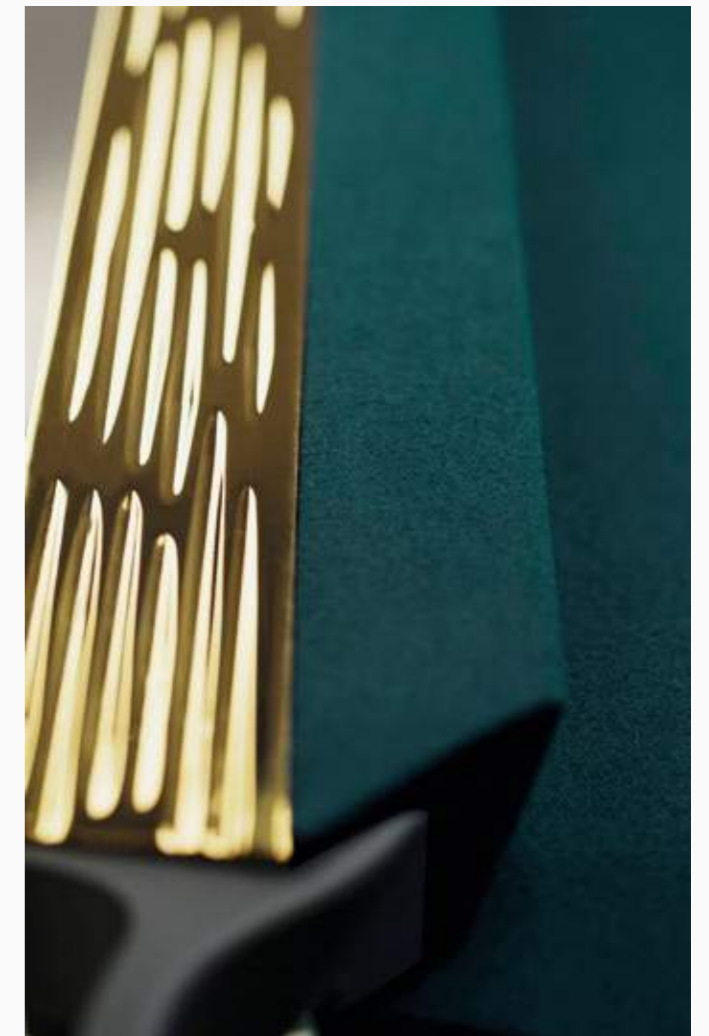

Teckell T1 Gold Pool Table's side walls evoke the rippling ocean. Bathed in light, gold glimmers even more, its timeless beauty magnified.

Teckell T1.2 Gold

9 feet pool table | limited edition

BILIARDO Collection