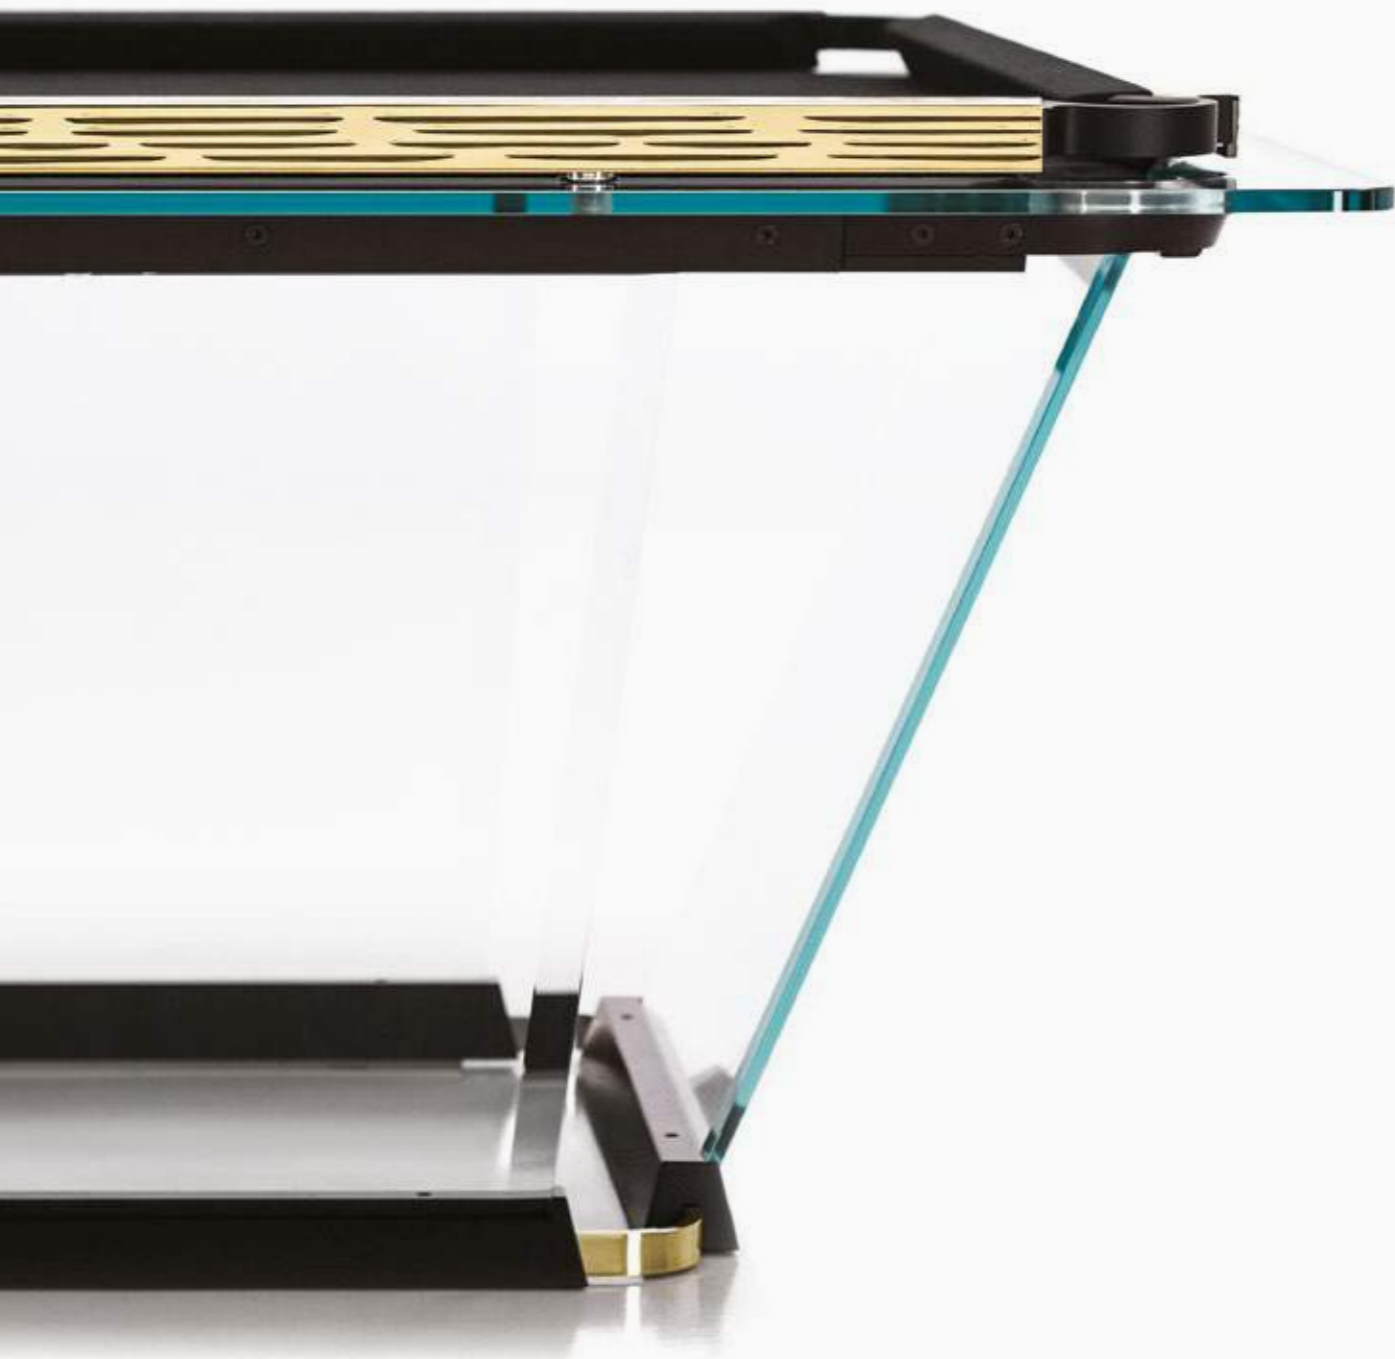

Legs made of **clear
tempered crystal** at
least 15 mm thick with
double-bevel edges.

Bases in **solid oak** which
has been ebonized
(a reaction that turns
black the open pore
wood) with a shiny
stainless steel structure.

Precise leveling system
utilizing **12 screws**
hidden inside the table's
wooden base.

Side walls feature
an exclusive system
of interchangeable,
magnetic covers.

Gold lacquer finish.

Polyurethane bumpers.

Teckell T1 Gold Pool Table's side walls evoke the rippling ocean. Bathed in light, gold glimmers even more, its timeless beauty magnified.

Teckell T1.2 Gold

9 feet pool table | limited edition

BILIARDO Collection