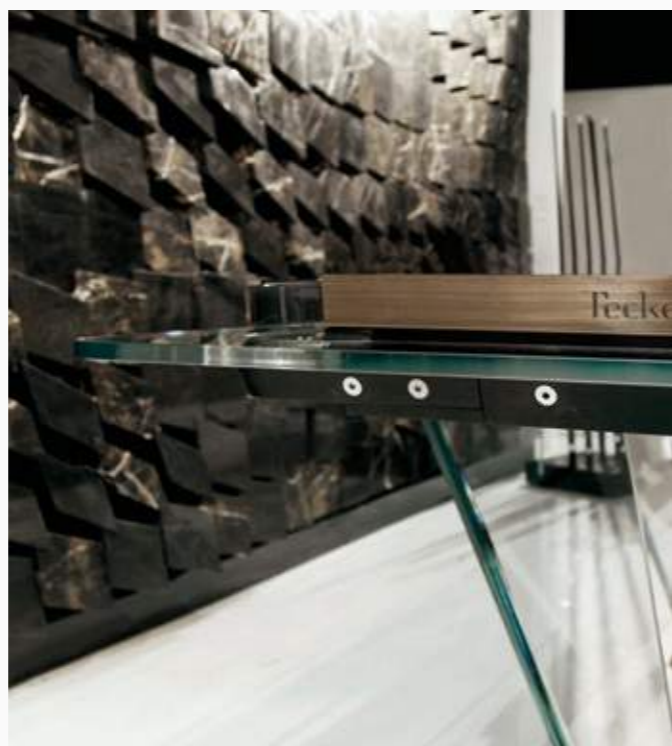

Bases in **solid oak** which
has been ebonized
(a reaction that turns
black the open pore
wood) with a shiny
stainless steel structure.

**Precise leveling system
utilizing 12 screws
hidden inside the table's
wooden base.**

Designed for indoor use.

Teckell T1.1

9 and 8 feet pool tables | black anodized finish

Always avant-garde, experimental, surprising: these are the pillars supporting our vision. Teckell pool tables are continuously improved through consultations with professional players.

Teckell T1.1

9 and 8 feet pool tables | light bronze finish

All Teckell Pool Tables are made by Master Craftsmen. Generations who cut crystal, carve wood and mill metal to create the one-of-a-kind pieces in our collections.