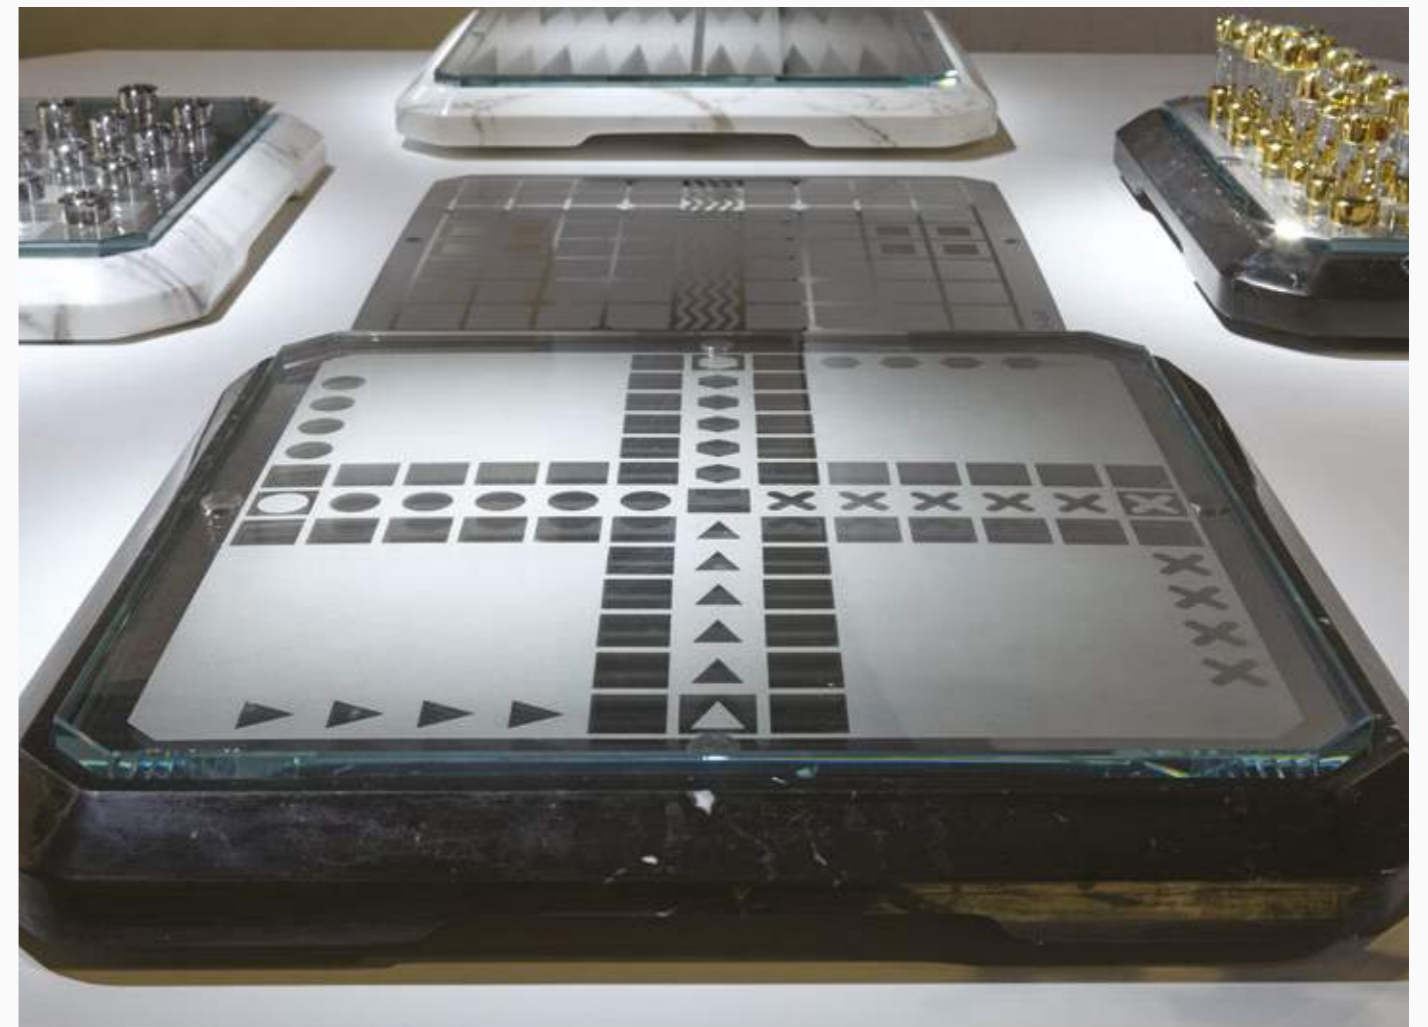

Chess pieces decorated with **chrome-plated brass**.

Chrome-plated
Teckell Badge.

Solid base,
two finishings:
White Calacatta Carrara Marble
Black Marquina Marble.

A single board can be used to play four different games, thanks to the interchangeable, engraved thin metal sheets with leather backs:

1. *Chess & Checkers*
+ *Ludo*

2. *Backgammon*
+ *Triá/Xianqui*

Designed for indoor use.

Teckell Stratego

multi-game board

One board, three layers of marvel: a base in white or black marble and a thin metal game board, secured by an extra-clear crystal top.

Teckell Stratego

multi-game board

Chessboard, Checkers, Tria, Backgammon, Ludo:
just choose a game and place inside the appropriate thin, metal game surface.

Teckell Stratego

multi-game board

SCACCO Collection