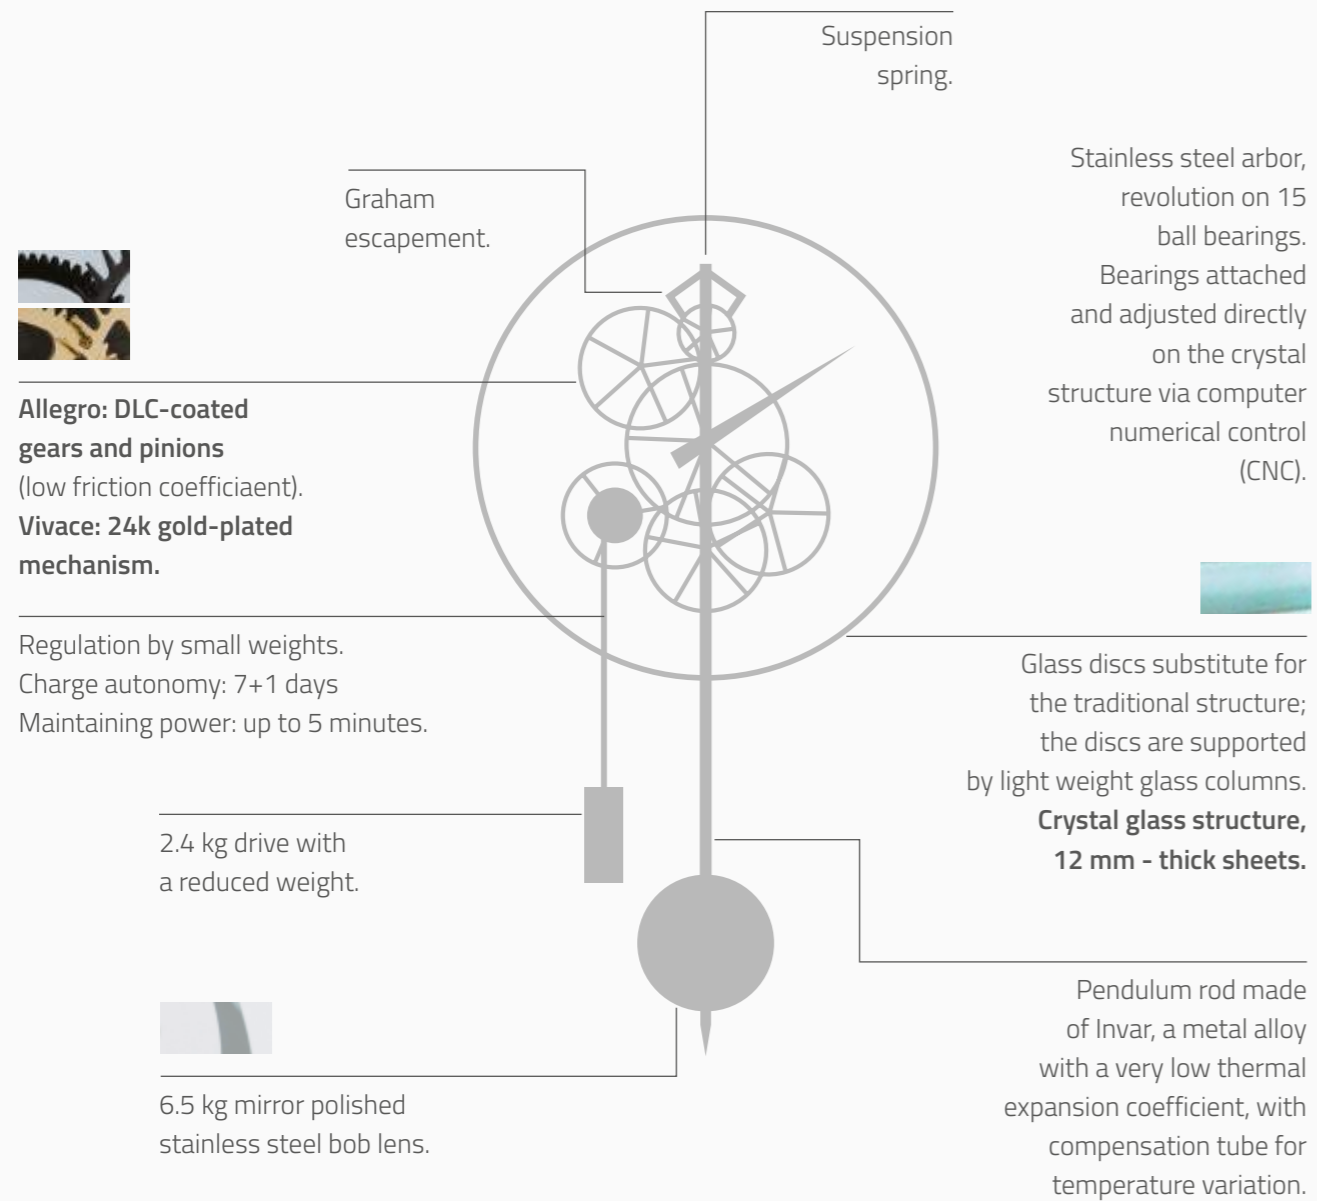

Takto Allegro | Vivace

wall pendulum clocks

Wall Pendulum Clocks

Package

L 66 W 23 H 125 cm 41 kg
L 26 W 9 H 49 ¼ inches 90 ½ lbs

Box 1
L 80 W 80 H 46 cm 55 kg
L 31 ½ W 31 ½ H 18 inches 121 ¼ lbs

Box 2
L 125 W 26 H 9 cm 12 kg
L 49 ¼ W 10 ¼ H 3 ½ inches 26 ½ lbs

Designed for indoor use.

The details make the difference: minimalist, masculine Allegro; classy, polished Vivace.