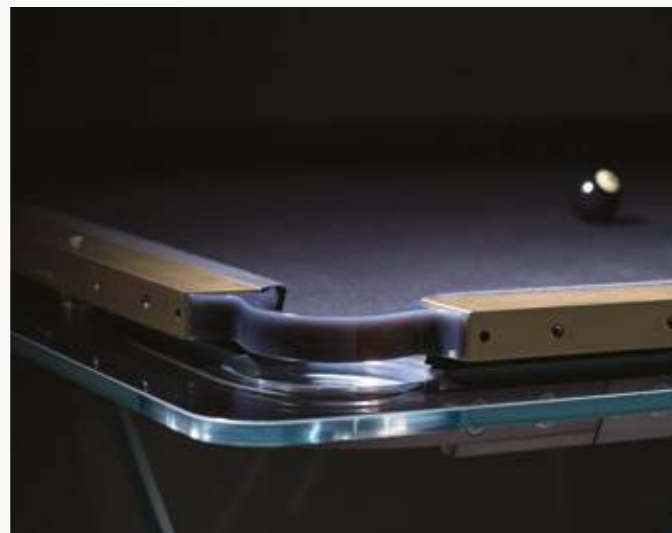

Bases in **solid oak** which
has been ebonized
(a reaction that turns
black the open pore
wood) with a shiny
stainless steel structure.

**Precise leveling system
utilizing 12 screws
hidden inside the table's
wooden base.**

Designed for indoor use.

Teckell T1.1

9 and 8 feet pool tables | black anodized finish

Always avant-garde, experimental, surprising: these are the pillars supporting our vision. Teckell pool tables are continuously improved through consultations with professional players.

Teckell T1.1

9 and 8 feet pool tables | light bronze finish

All Teckell Pool Tables are made by Master Craftsmen. Generations who cut crystal, carve wood and mill metal to create the one-of-a-kind pieces in our collections.