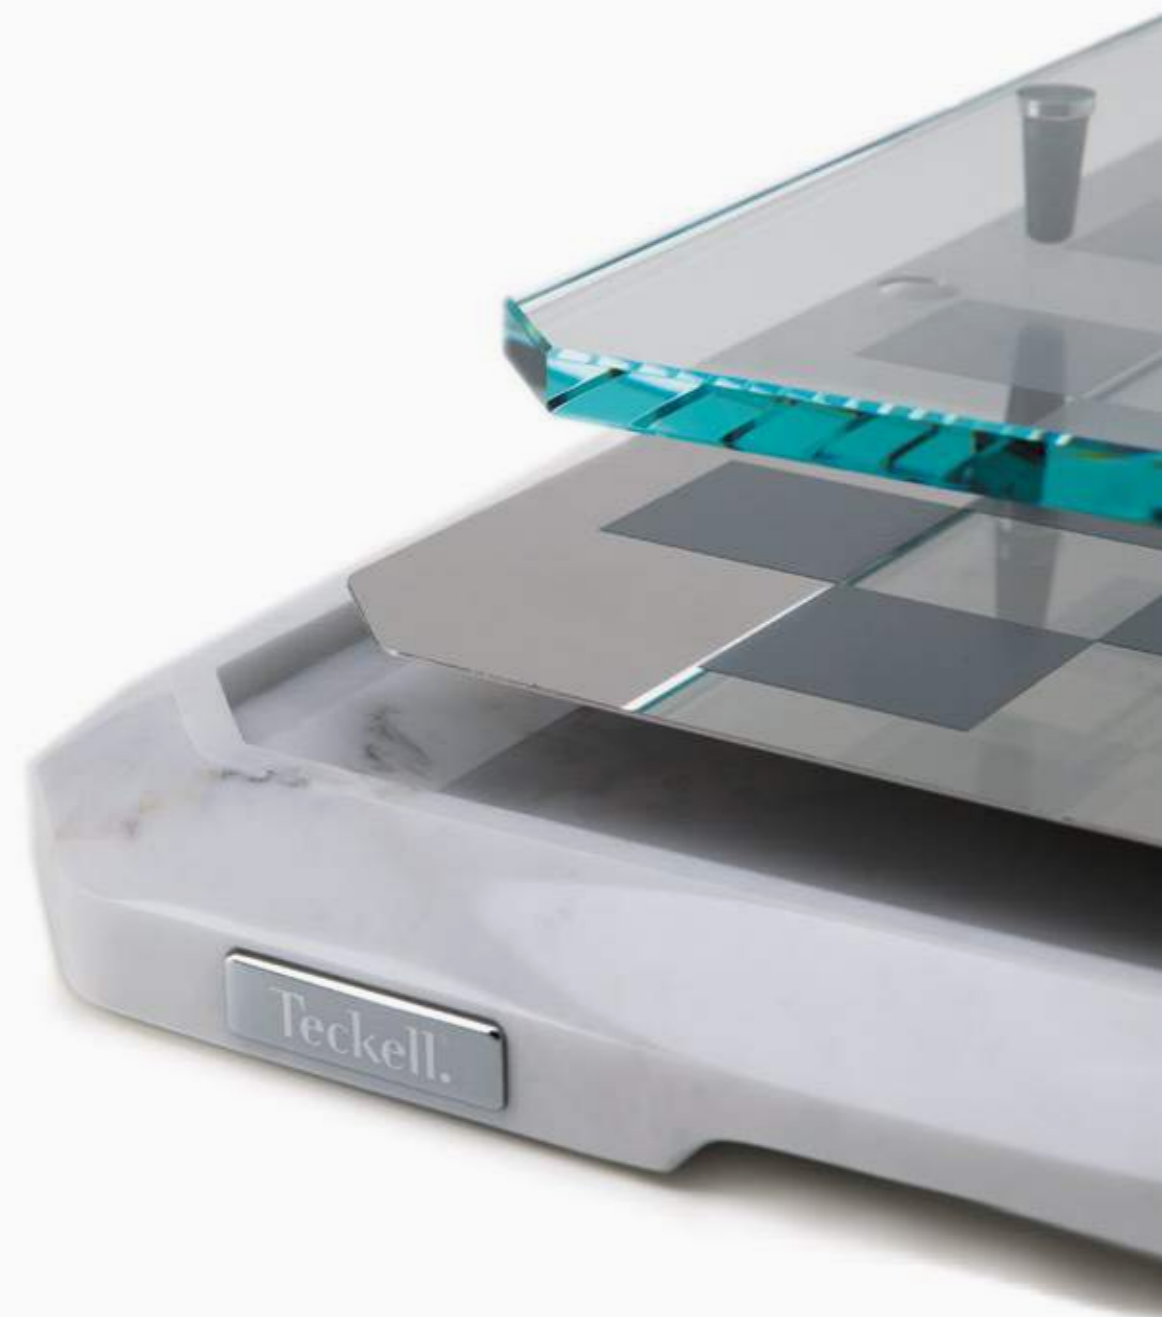

1. *Chess & Checkers*
+ *Ludo*

2. *Backgammon*
+ *Triá/Xianqui*

Designed for indoor use.

Teckell Stratego

multi-game board

One board, three layers of marvel: a base in white or black marble and a thin metal game board, secured by an extra-clear crystal top.

Teckell Stratego

multi-game board

Chessboard, Checkers, Tria, Backgammon, Ludo:
just choose a game and place inside the appropriate thin, metal game surface.

Teckell Stratego

multi-game board

SCACCO Collection