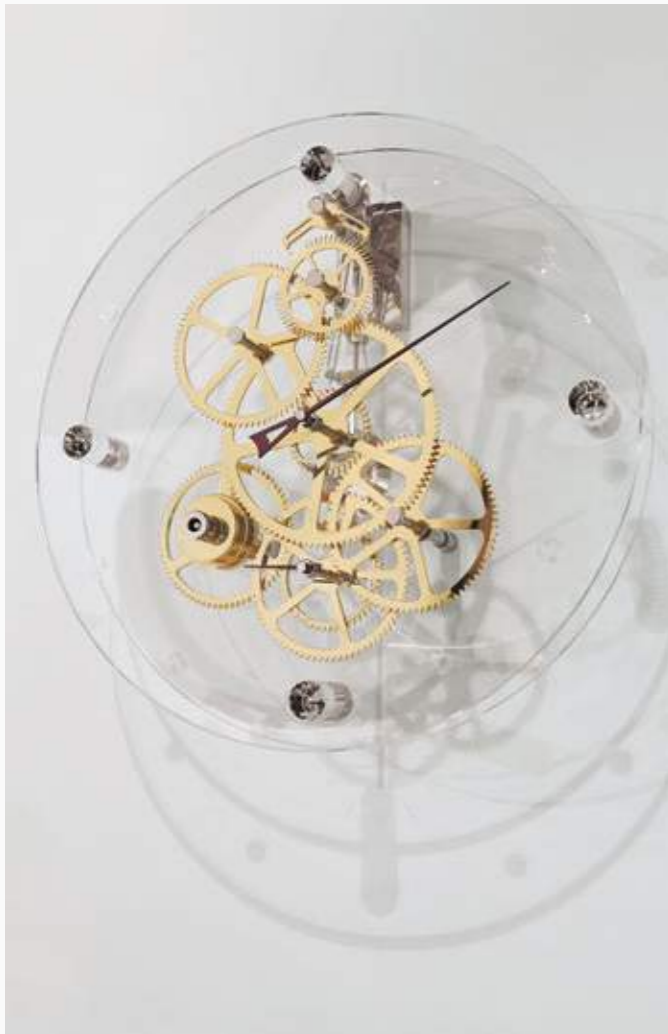

Takto Presto
wall pendulum clock