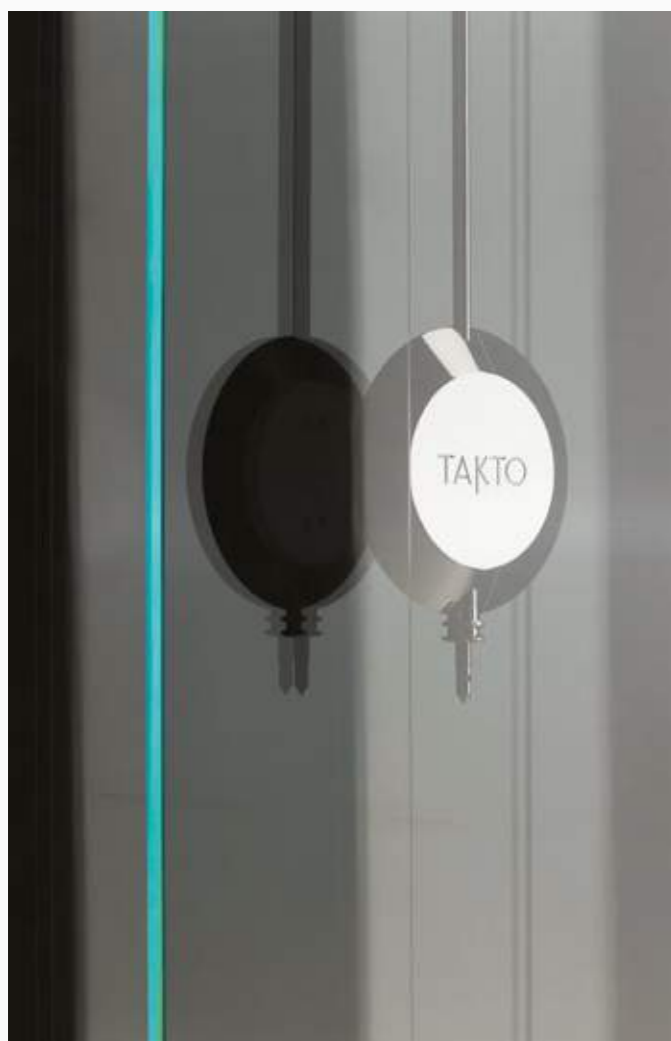

TAKTO TIMEPIECES
Collection

Takto Adagio

floor pendulum clock | Silver Wave marble

Base and top of brushed silver wave gray marble.

Takto Adagio

floor pendulum clock | Marquina Black marble

Marquina black (Marmol Negro), is a high quality, genuine black stone marble extracted from the region of Markina, Basque Country in the North of Spain.

Takto Adagio

floor pendulum clock | Covelano White marble

Covelano marble: the hardest bright white marble in the world. It is characteristically run through with gold, silver or emerald veins.

Takto Adagio