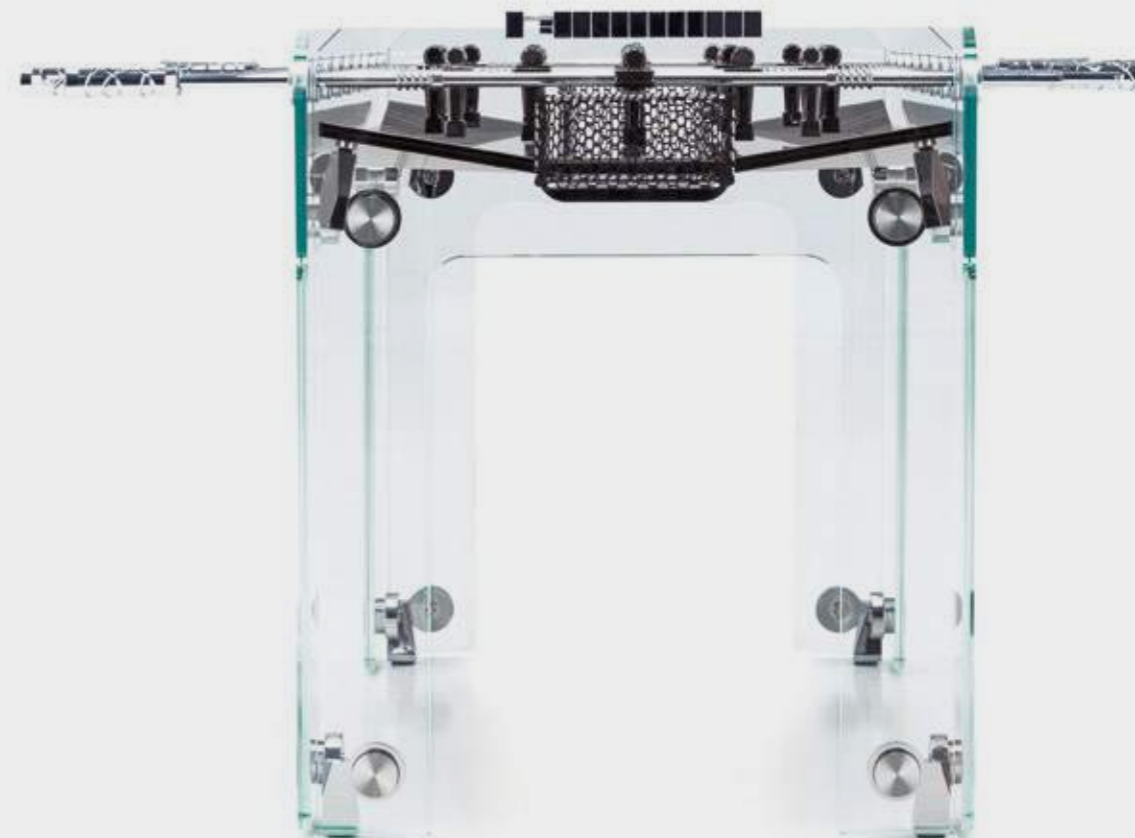

Rods are equipped with special, self-lubricating bearings so that they slide back and forth quietly, smoothly and quickly.

Hidden, adjustable feet for leveling table.

Designed for indoor use.

Teckell Cristallino

Teckell Cristallino

foosball table

Teckell Cristallino

foosball table

CALCIO BALILLA Collection

Foosball Table

L 140 W 74/174* H 92 cm 106 kg
L 55 W 29/68 1/2* H 36 1/4 inches 234 lbs

Package

L 134 W 100 H 58 cm 140 kg
L 52 3/4 W 39 1/4 H 23 inches 309 lbs

* Table with rods

Teckell
90° Minuto
foosball table

Design by
Adriano Design, Torino Italy

A surprisingly chic spin on the timeless game of foosball.