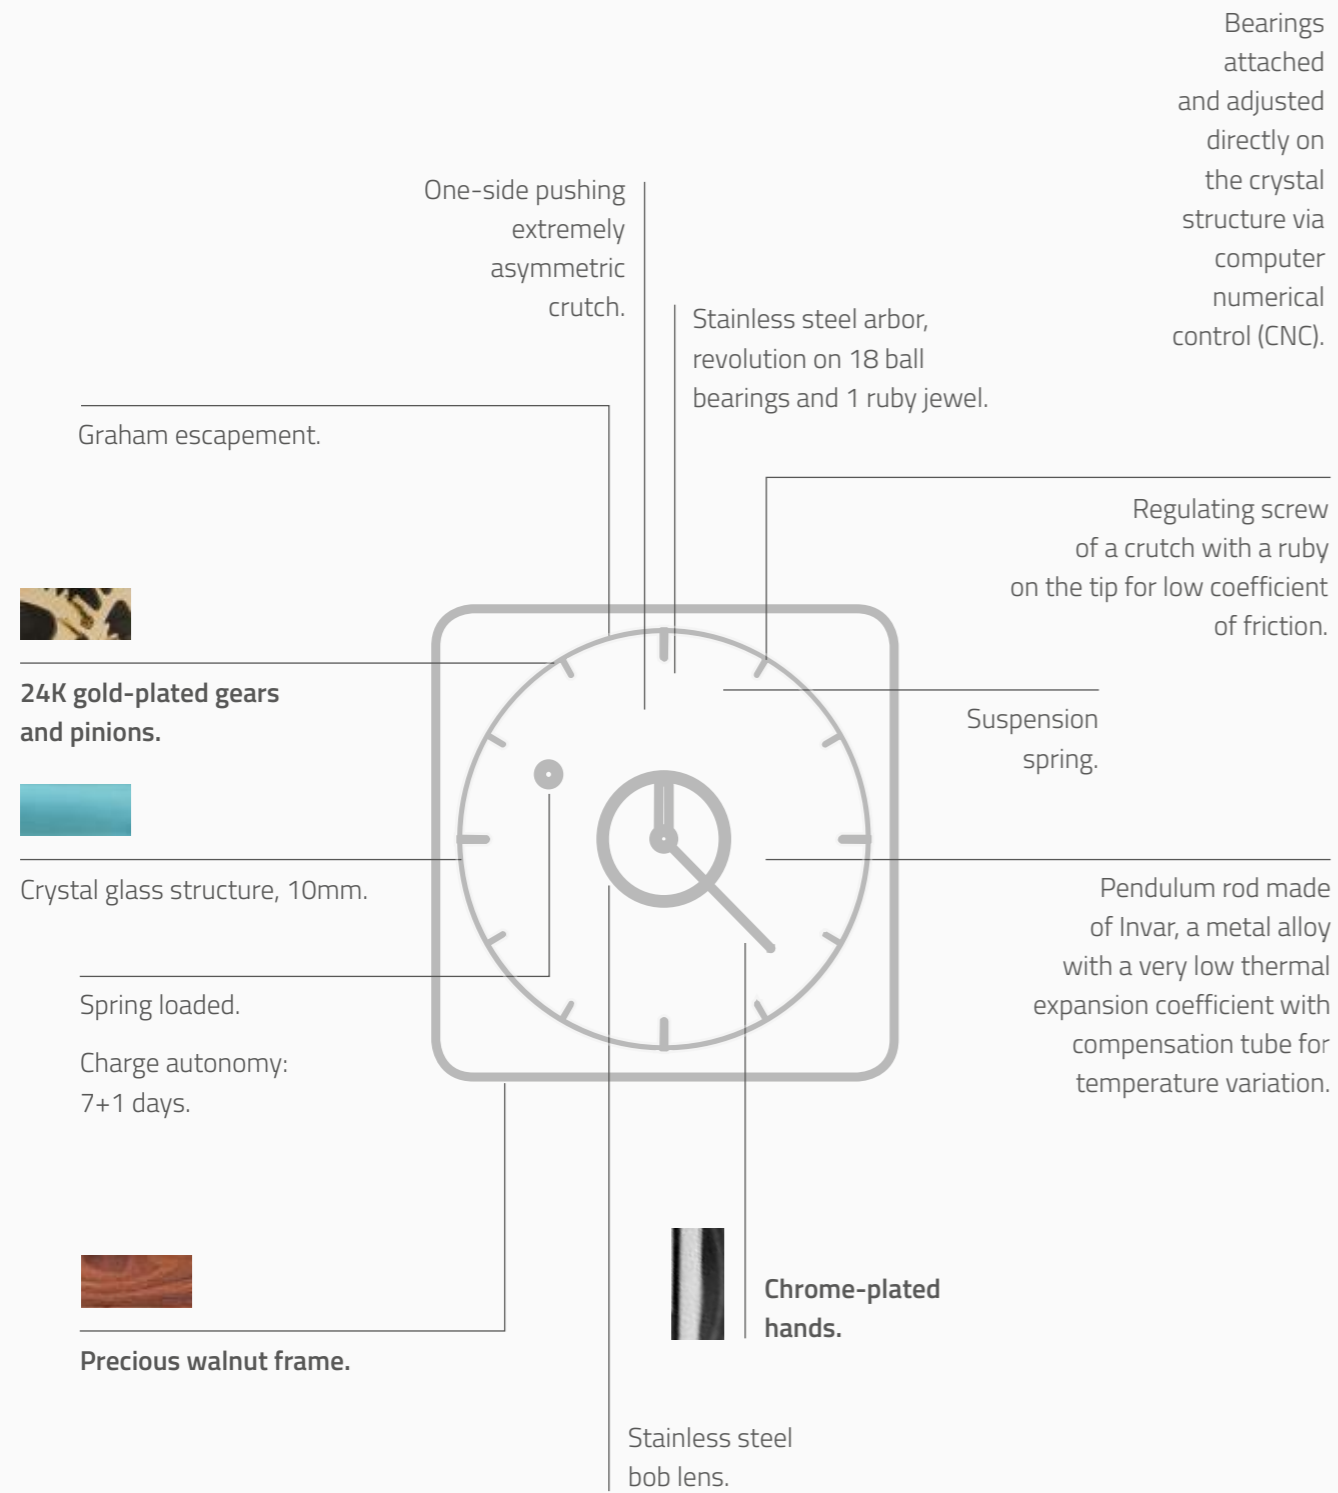

Takto Vivo

wall pendulum clock

Wall Pendulum Clocks

L 69 W 14.5 H 69 cm   35 kg
L 27 W 5 ¾ H 27 inches   77 lbs

Package

L 80 W 80 H 46 cm   55 kg
L 31 ½ W 31 ½ H 18 inches   121 ¼ lbs

Designed for indoor use.

Takto Vivo's vintage-style frame makes it the perfect accent piece for classic yet contemporary interiors.