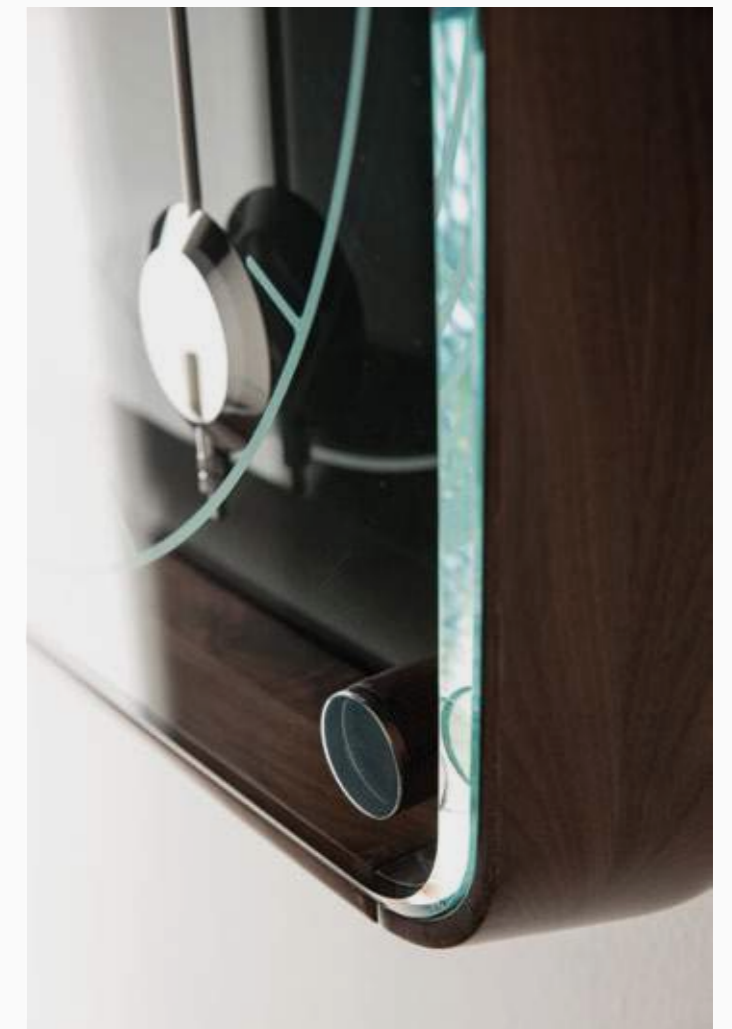

Takto Vivo
wall pendulum clock