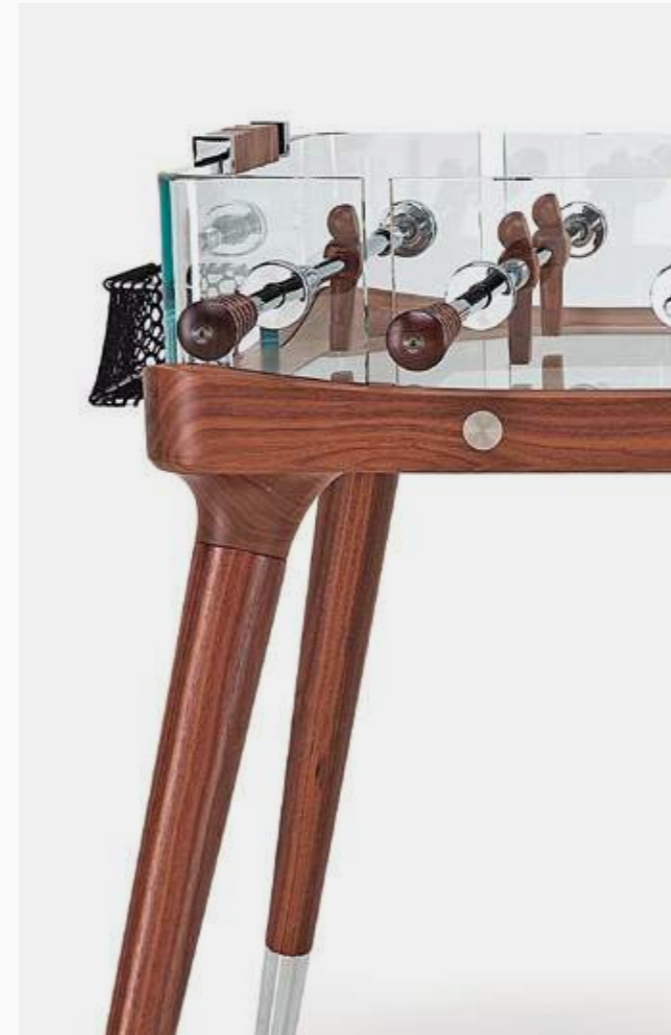

Quick mount handles that fit perfectly and can be removed and replaced.

Rod ends featuring two layers of shock absorption.

Rods are equipped with special, self-lubricating bearings so that they slide back and forth quietly, smoothly and quickly.

Hidden, adjustable feet for leveling table.

Designed for indoor use.

Teckell 90° Minuto

foosball table

Canaletto wood legs and structure evoke the world of sailing while the luxurious, transparent crystal playing field redefines contemporary furnishings.

Teckell 90° Minuto
foosball table

Wood is in Teckell's blood. Our first Calcio Balilla collection was created in a family-run carpentry workshop. The same artisanal and detail-oriented approach lives on today in each of our collections.