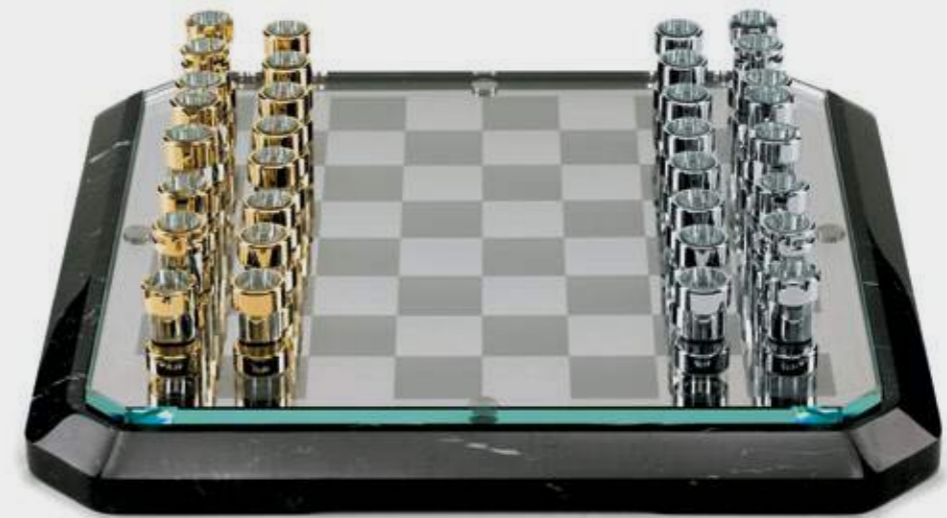

1. *Chess & Checkers*
+ *Ludo*

2. *Backgammon*
+ *Triá/Xianqui*

Designed for indoor use.

Teckell Stratego

multi-game board

One board, three layers of marvel: a base in white or black marble and a thin metal game board, secured by an extra-clear crystal top.

Teckell Stratego

multi-game board

Chessboard, Checkers, Tria, Backgammon, Ludo:
just choose a game and place inside the appropriate thin, metal game surface.

Teckell Stratego

multi-game board

SCACCO Collection