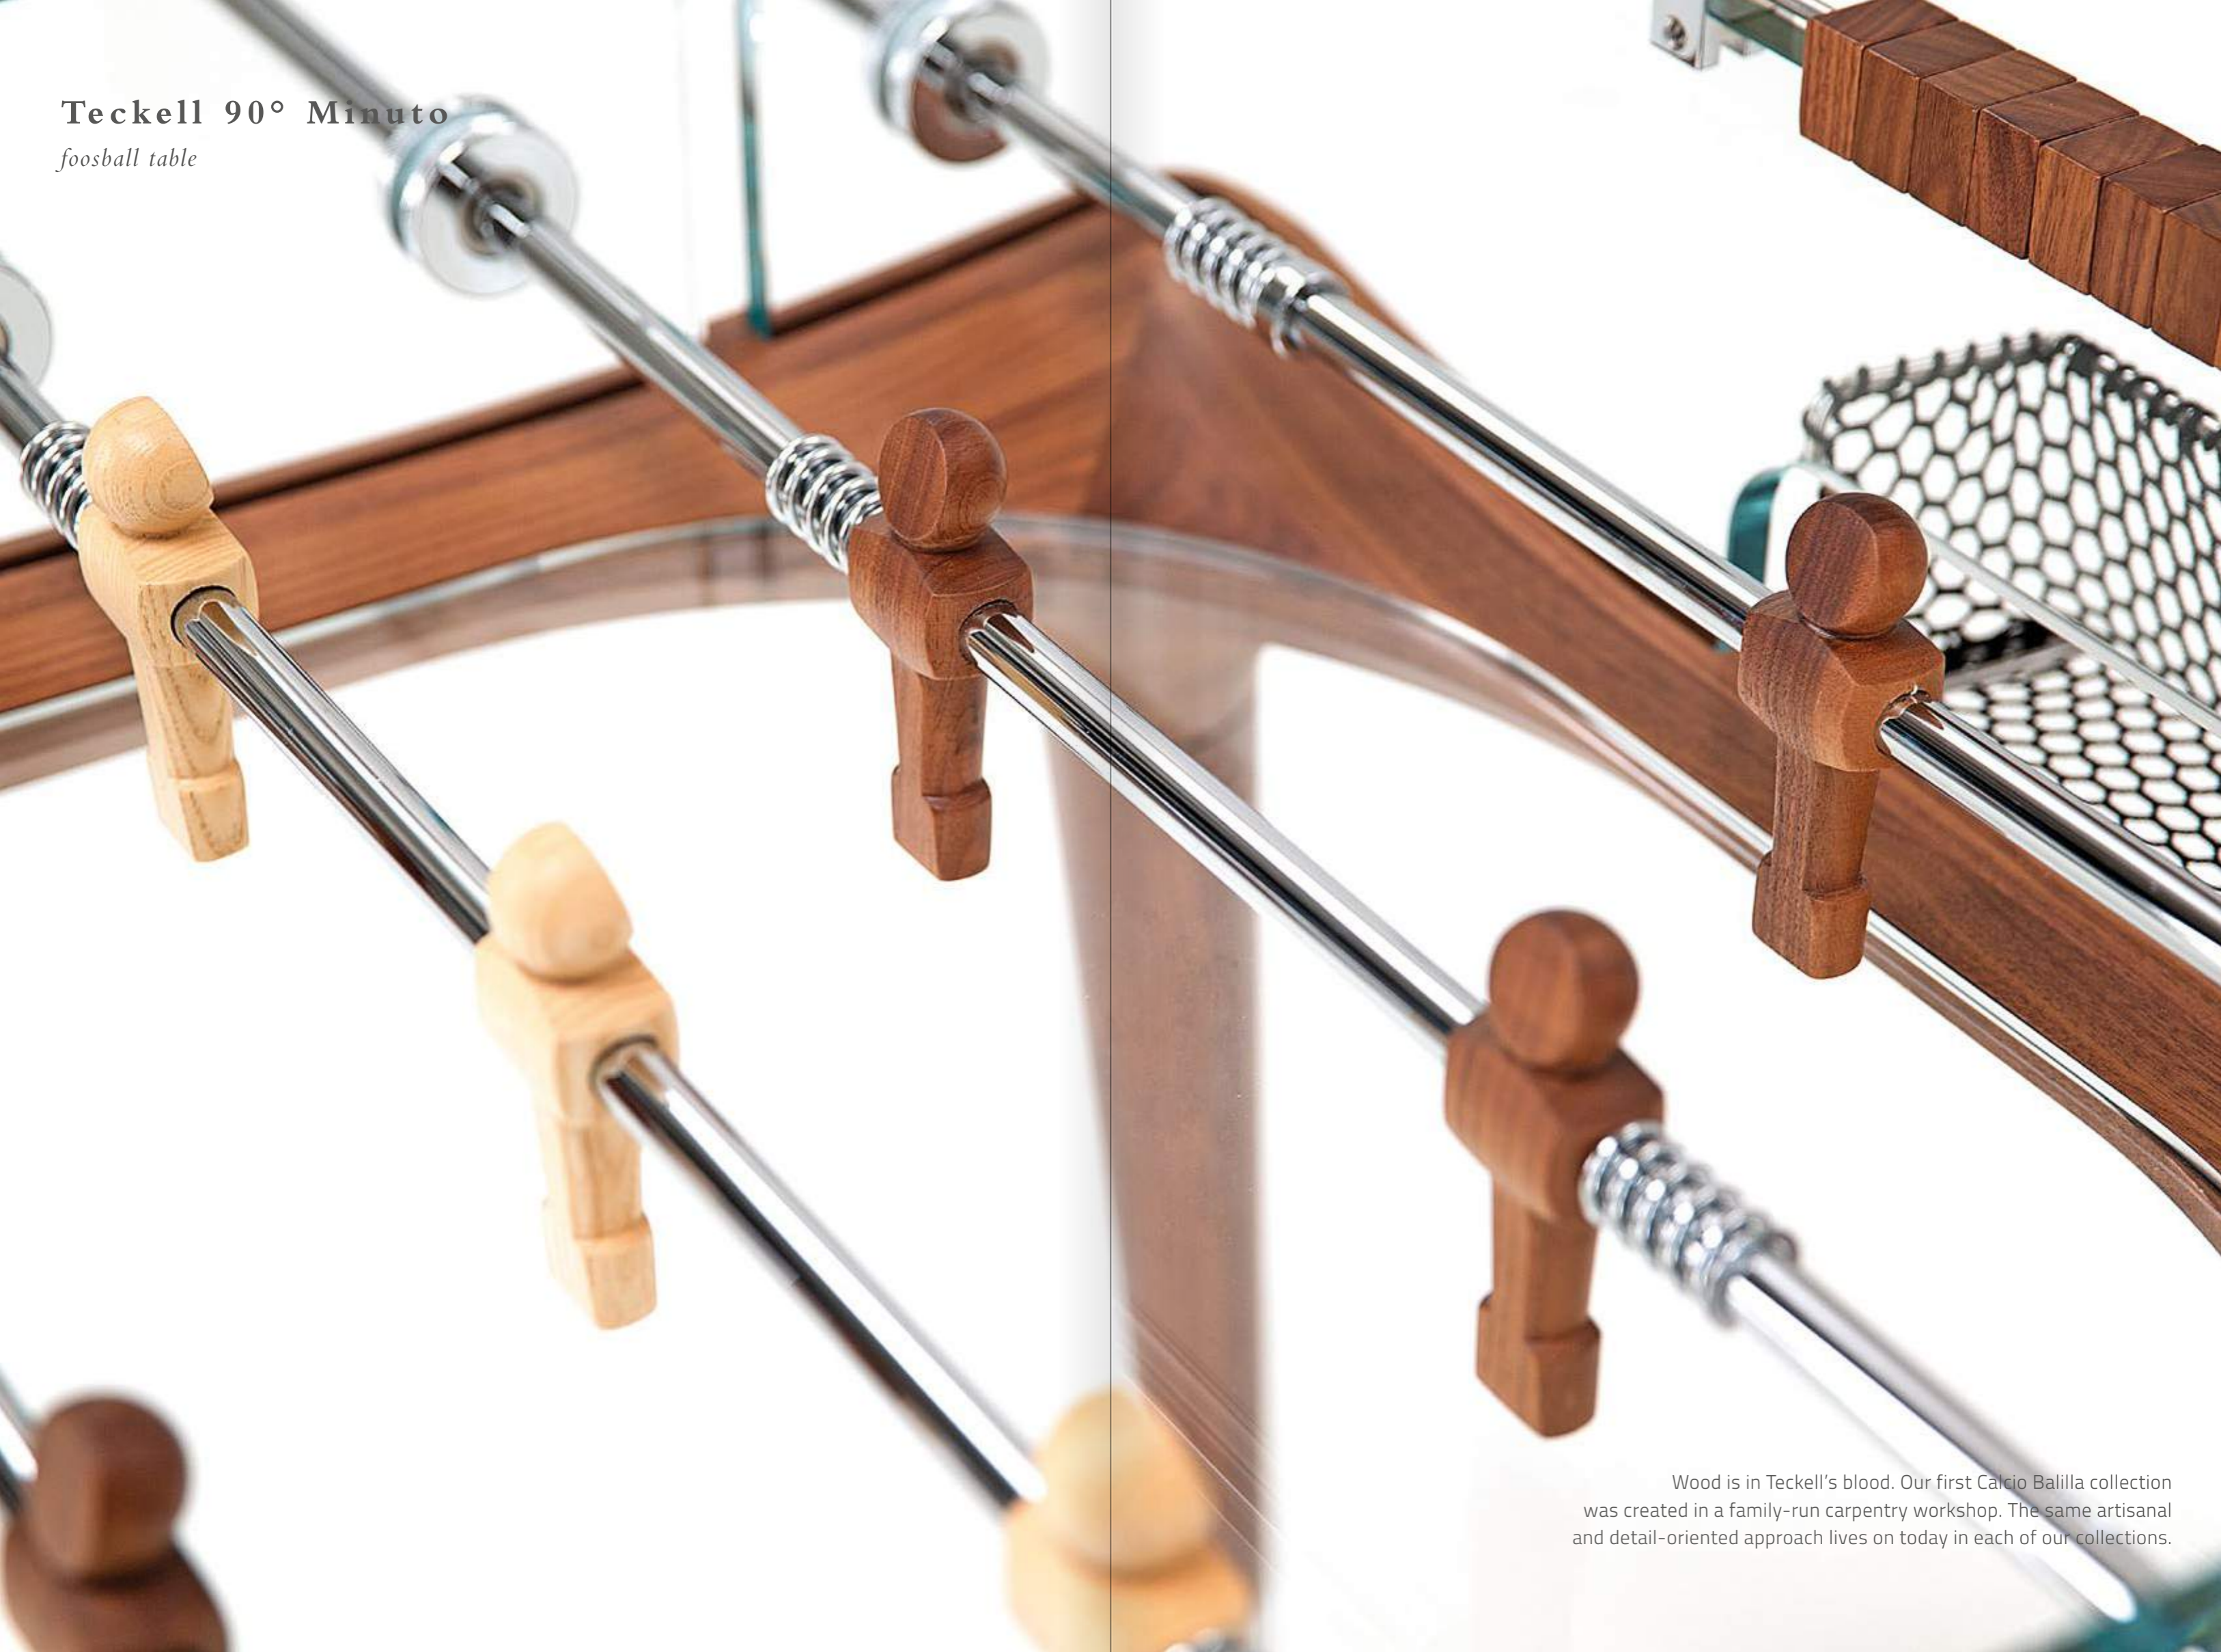

Teckell 90° Minuto
foosball table

Wood is in Teckell's blood. Our first Calcio Balilla collection was created in a family-run carpentry workshop. The same artisanal and detail-oriented approach lives on today in each of our collections.