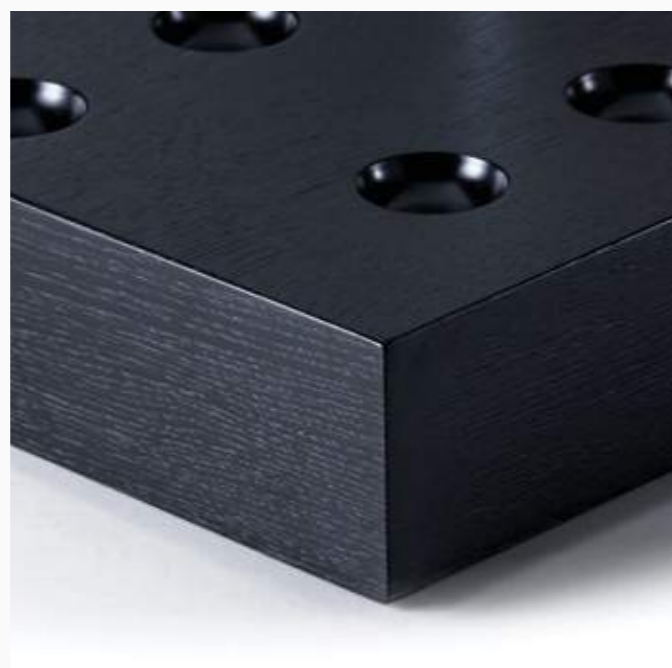

Accessories

Cue Rack

Clear crystal structure at least 15 mm thick that holds seven cue sticks. Black oak wood base.

L 40 H 60 P 42 cm
L 15 ¾ H 23 ½ W 16 ½ inches

Teckell® Cues

Accurate, versatile and extremely high performing. They can be disassembled and are composed of the following parts: