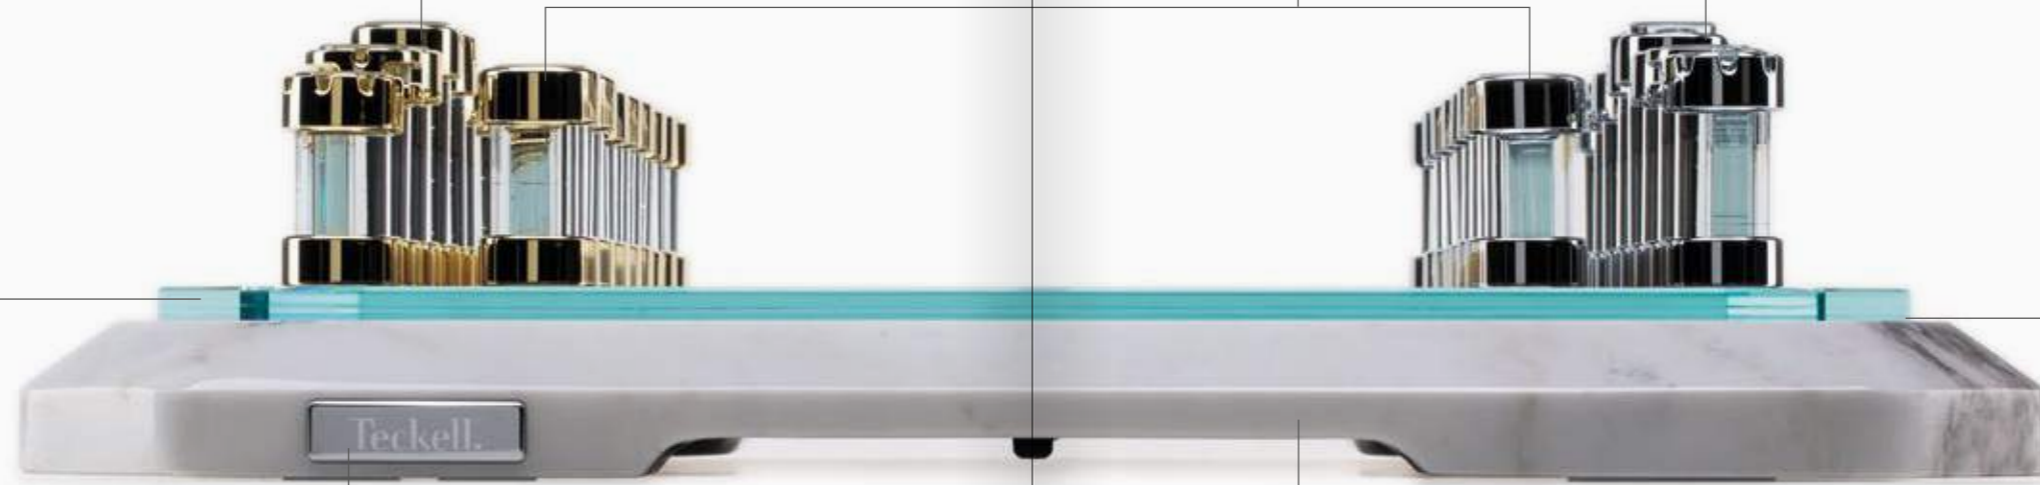

Teckell Stratego

multi-game board

Chess pieces decorated with **24k gold-plated brass**.

Extra-clear crystal top.

Chess pieces made of lathed, **extra-clear** borosilicate glass cylinders.

Chess pieces decorated with **chrome-plated brass**.

Chrome-plated
Teckell Badge.

Solid base,
two finishings:
White Calacatta Carrara Marble
Black Marquina Marble.

A single board can be used to play four different games, thanks to the interchangeable, engraved thin metal sheets with leather backs:

1. *Chess & Checkers*
+ *Ludo*

2. *Backgammon*
+ *Triá/Xianqui*

Designed for indoor use.