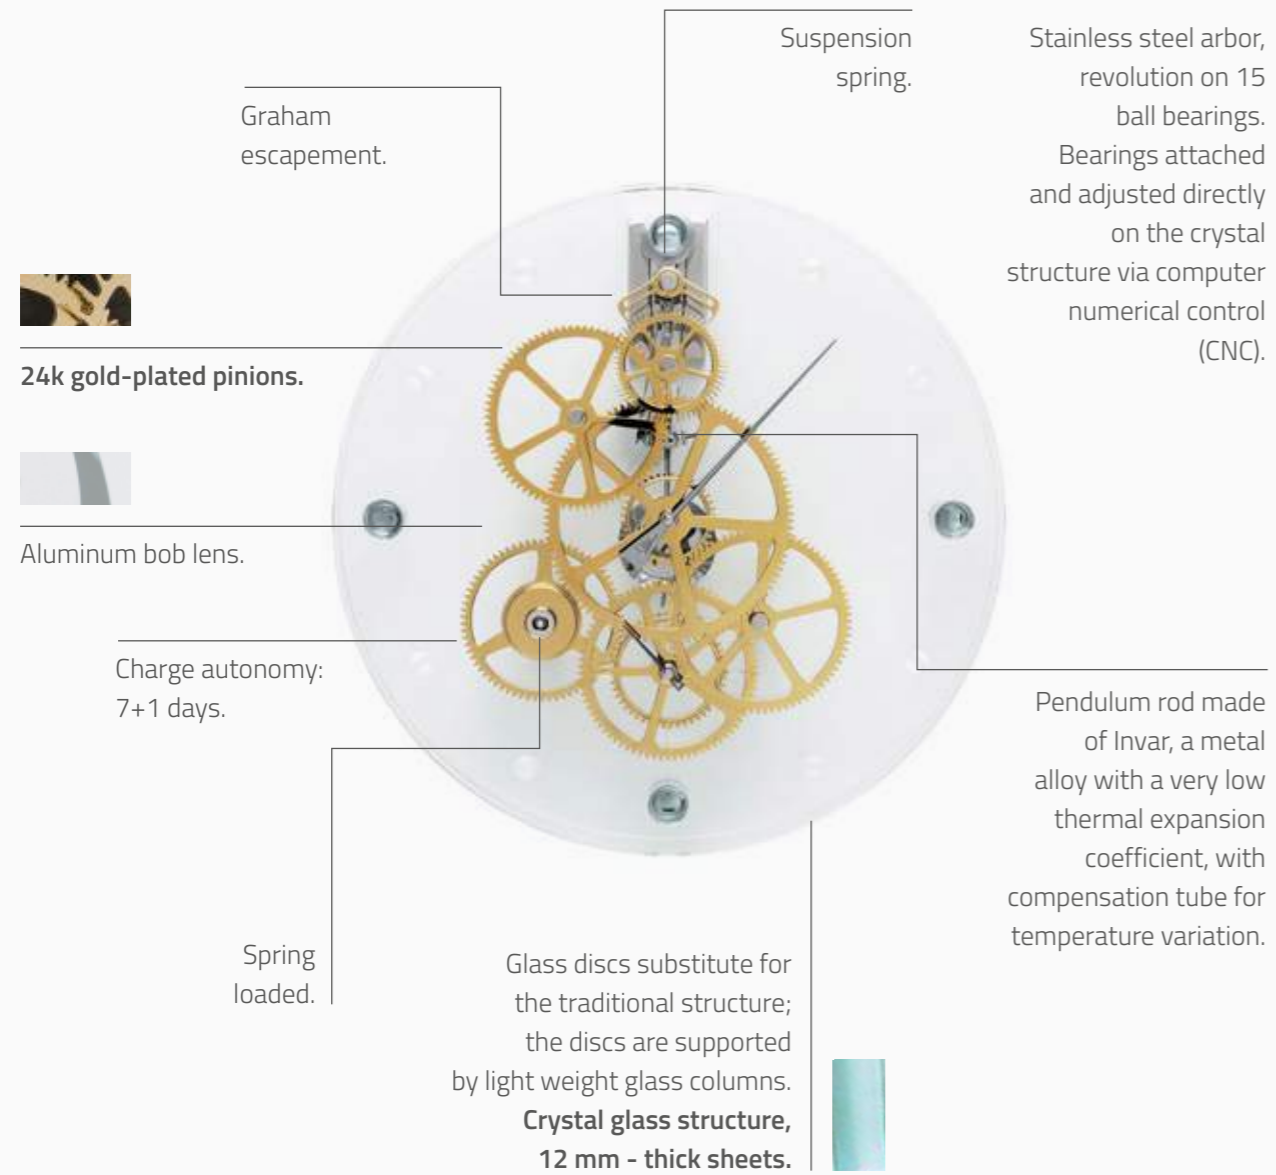

The finest Italian artisans mill the entire mechanism. A half-inch-thick disc of transparent crystal protects the timepiece's inner workings while affording a clear view of the movements and the splendid color contrasts.

Design by Gianfranco Barban
Engineering by Alessandro Rigotto
Varese Italy

The modern definition of time.
The finest engineering and esthetics combine
for a precious and perfect timepiece.

Two transparent crystal discs surround a 24K gold-plated mechanism.
Due to its spring-wound system, the mechanism is compact
without sacrificing the precision for which Teckell clocks are known.

Nothing is left to chance when creating
ingenious clocks like Takto Presto.
Original every time.

TAKTO TIMEPIECES
Collection

Takto Presto
wall pendulum clock

Takto Presto

wall pendulum clock

Wall Pendulum Clocks

Engineering by Alessandro Rigotto

Marvel at this wonder of precise,
pristine gears gloriously visible and safely
encased in a precious walnut frame.

Takto Vivo celebrates the marching forward of time
and encourages us to live fully every single second,
each as precious as the materials
with which this Teckell clock was crafted.