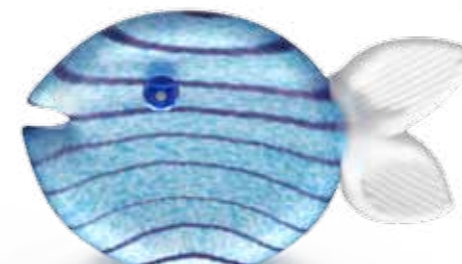

HELLBLAU | LIGHT BLUE
03-39