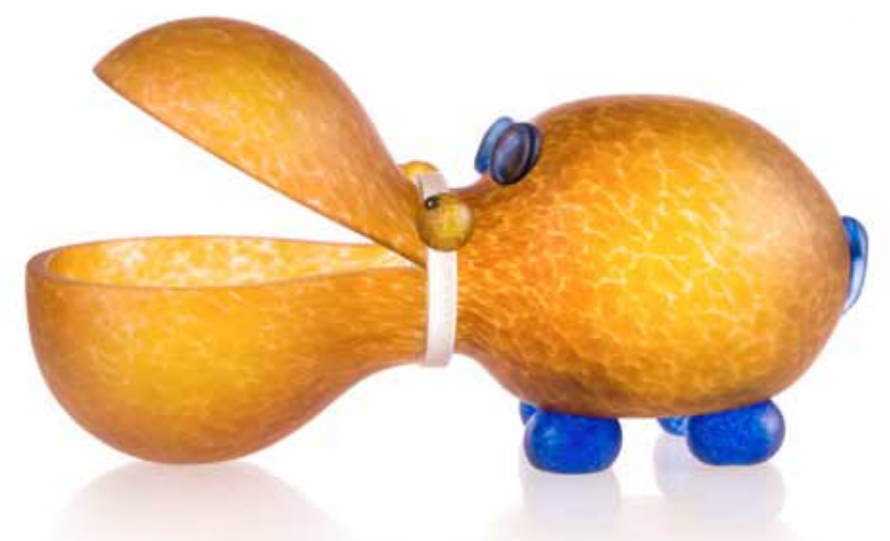

BERNSTEIN | AMBER
01-71