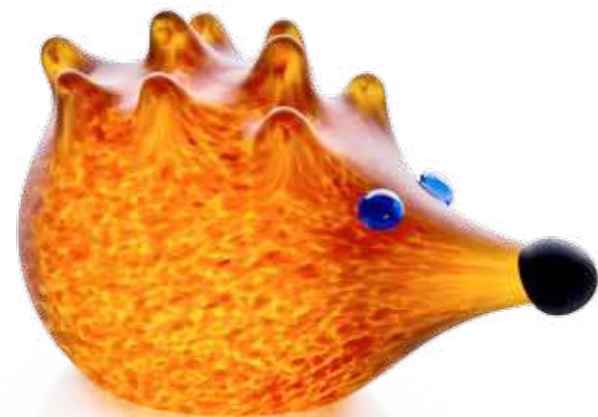

NIGEL

BRIEFBESCHWERER | PAPERWEIGHT

↓ 8 CM | 3"

↔ 15 CM | 6"

BERNSTEIN | AMBER
03-20