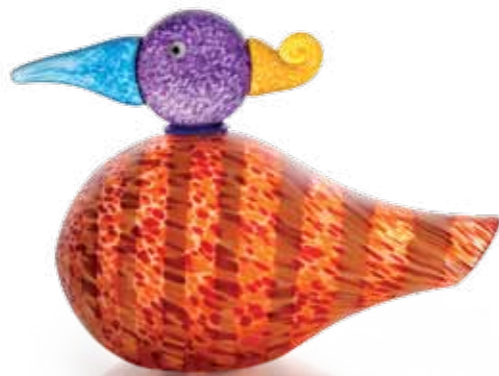

DAGGI

OBJEKT | OBJECT

↓ 24 CM | 9"

↔ 35 CM | 14"

ROT-ORANGE | RED-ORANGE
04-64