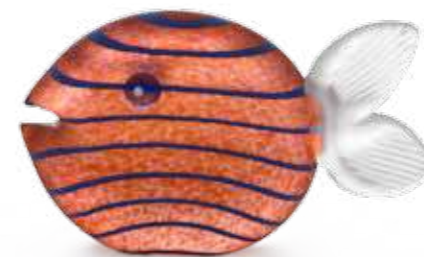

ROT | RED
03-30

HELLBLAU | LIGHT BLUE
03-33

ZITRO | LIME GREEN
03-32

SNIPPY TALL

BRIEFBESCHWERER | PAPERWEIGHT

↓ 14 CM | 6"

↔ 23 CM | 9"

BERNSTEIN | AMBER
03-37