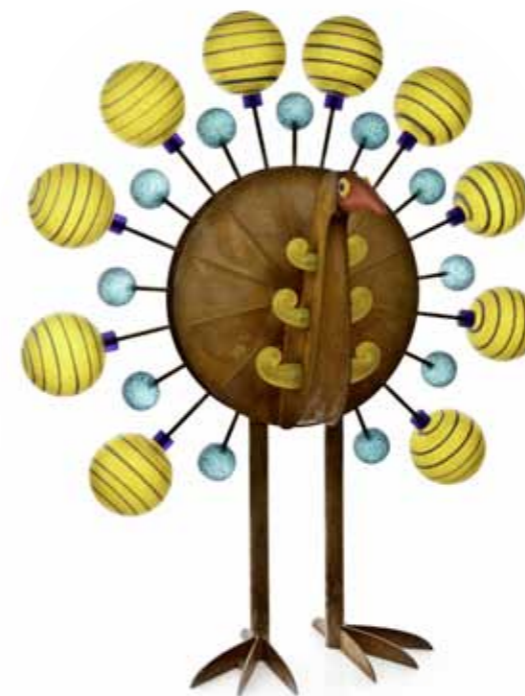

AUSSENSKULPTUR | OUTDOOR SCULPTURE

↓ 127 CM | 50"

↔ 100 CM | 40"

BUNT | MULTICOLORED
32-11

PAVO

AUSSENSKULPTUR | OUTDOOR SCULPTURE

↓ 106 CM | 42"

↔ 88 CM | 35"