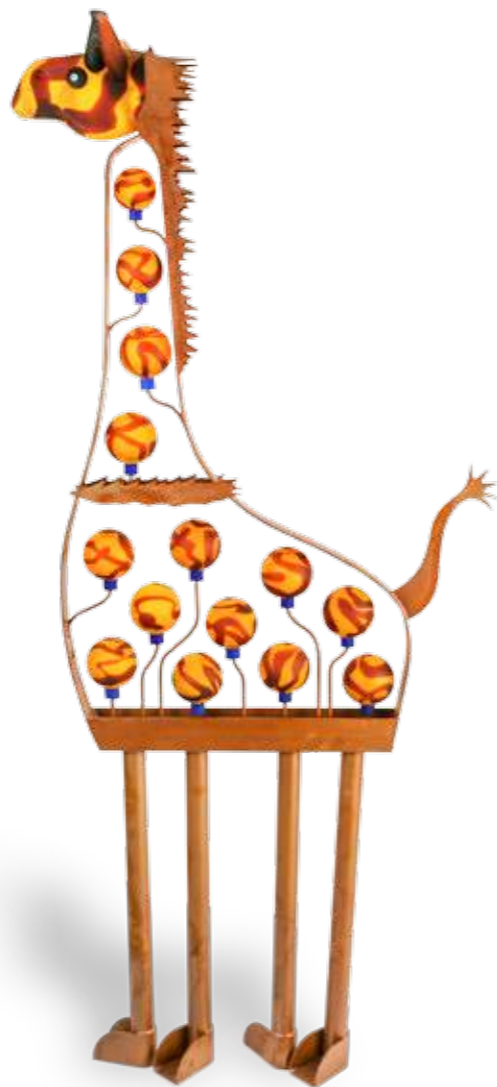

LICHTOBJEKT | LIGHT OBJECT

↓ 48 CM | 19"

↔ 40 CM | 16"

CRUSTY

LICHTOBJEKT | LIGHT OBJECT

↓ 55 CM | 22"

↔ 61 CM | 24"

ROT | RED
31-16

GIRAFFE

AUSSENSKULPTUR | OUTDOOR SCULPTURE

↓ 210 CM | 83"

↔ 90 CM | 35"

GELB | YELLOW
32-14

WALKER

AUSSENSKULPTUR | OUTDOOR SCULPTURE

↓ 195 CM | 77"

↔ 63 CM | 25"

ROT | RED
42-02

BLAU | BLUE
42-03

FAT GONZO

LICHTOBJEKT | LIGHT OBJECT

↓ 38 CM | 15"

↔ 36 CM | 14"

ROT-ORANGE MIT STREIFEN | RED-ORANGE WITH STRIPES
30-18