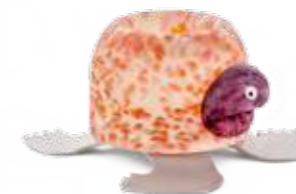

TURTLE

TEELICHT | TEALIGHT

↓ 7 CM | 3"

↔ 12 CM | 5"

ROSA | ROSE
11-82