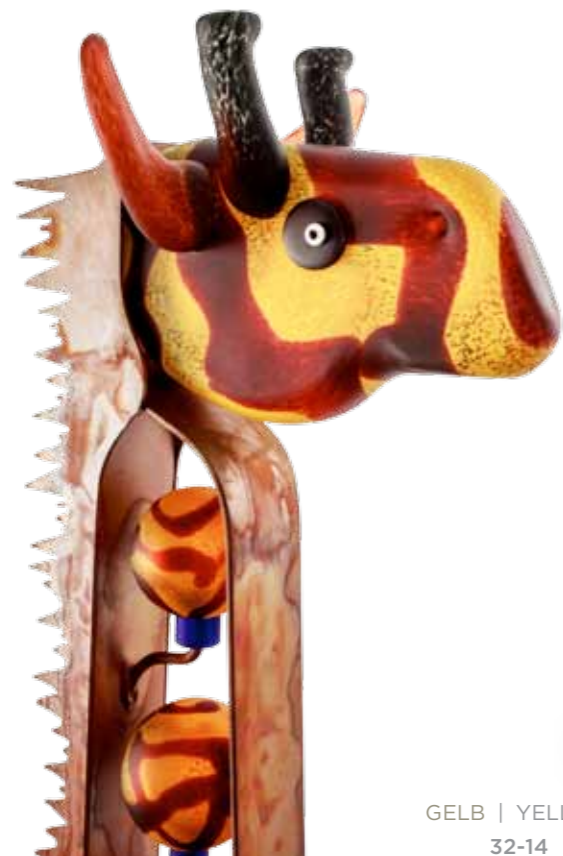

GIRAFFE

AUSSENSKULPTUR | OUTDOOR SCULPTURE

↓ 210 CM | 83"

↔ 90 CM | 35"

GELB | YELLOW
32-14