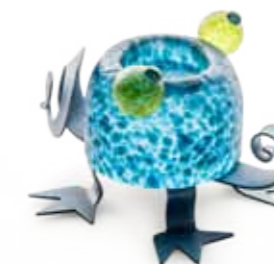

ROT-ORANGE | RED-ORANGE
11-78

LIZZY

TEELICHT | TEALIGHT

↓ 10 CM | 4"

↔ 13 CM | 5"

ROSA | ROSE
11-68

BLAU | BLUE
11-67

BERNSTEIN | AMBER
11-66