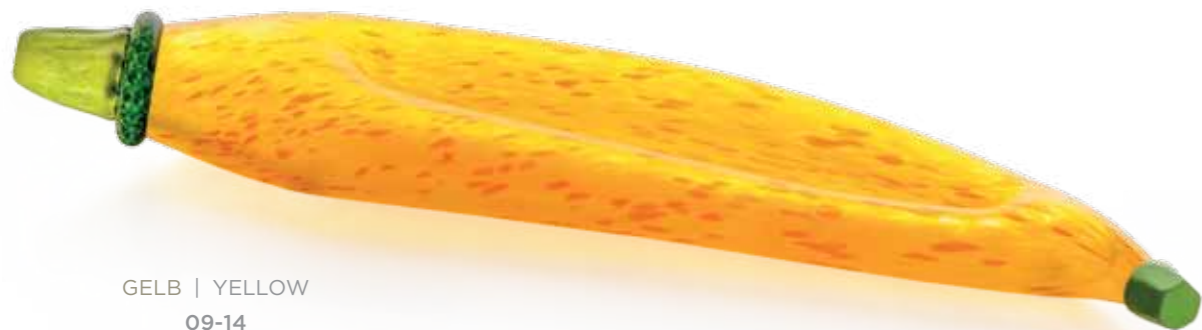

BANANA

SCHALE | BOWL

↓ 9 CM | 4"

↔ 65 CM | 26"

GELB | YELLOW
09-14