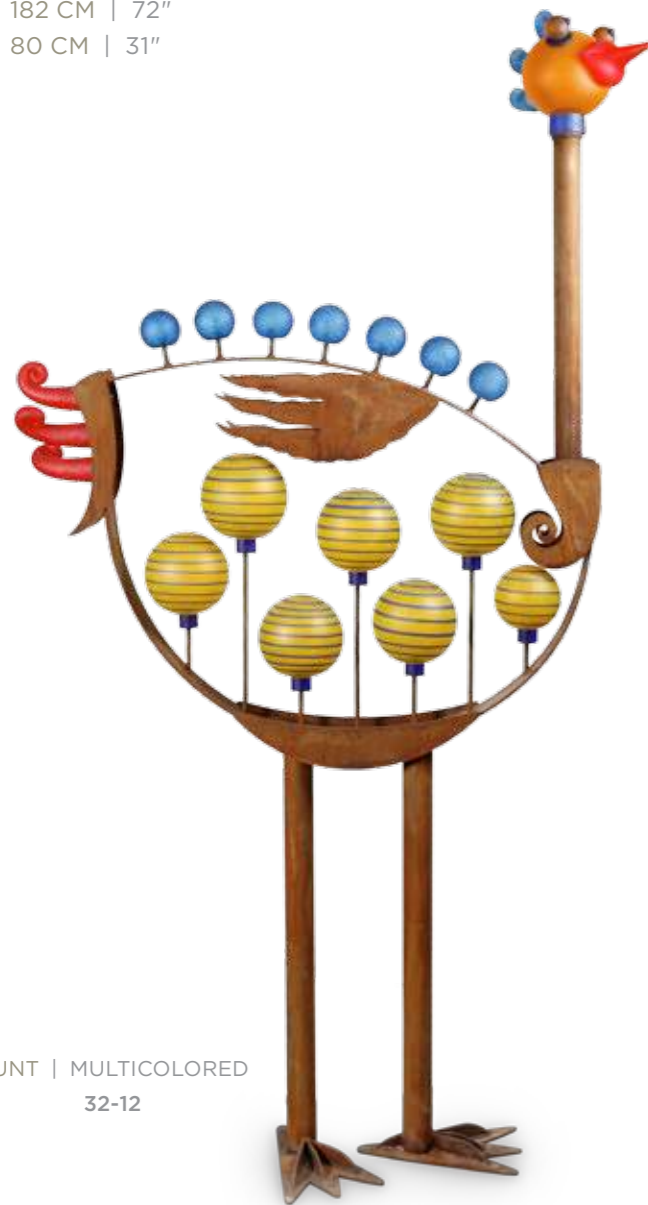

ROAD RUNNER

AUSSENSKULPTUR | OUTDOOR SCULPTURE

↓ 182 CM | 72"

↔ 80 CM | 31"

BUNT | MULTICOLORED
32-12