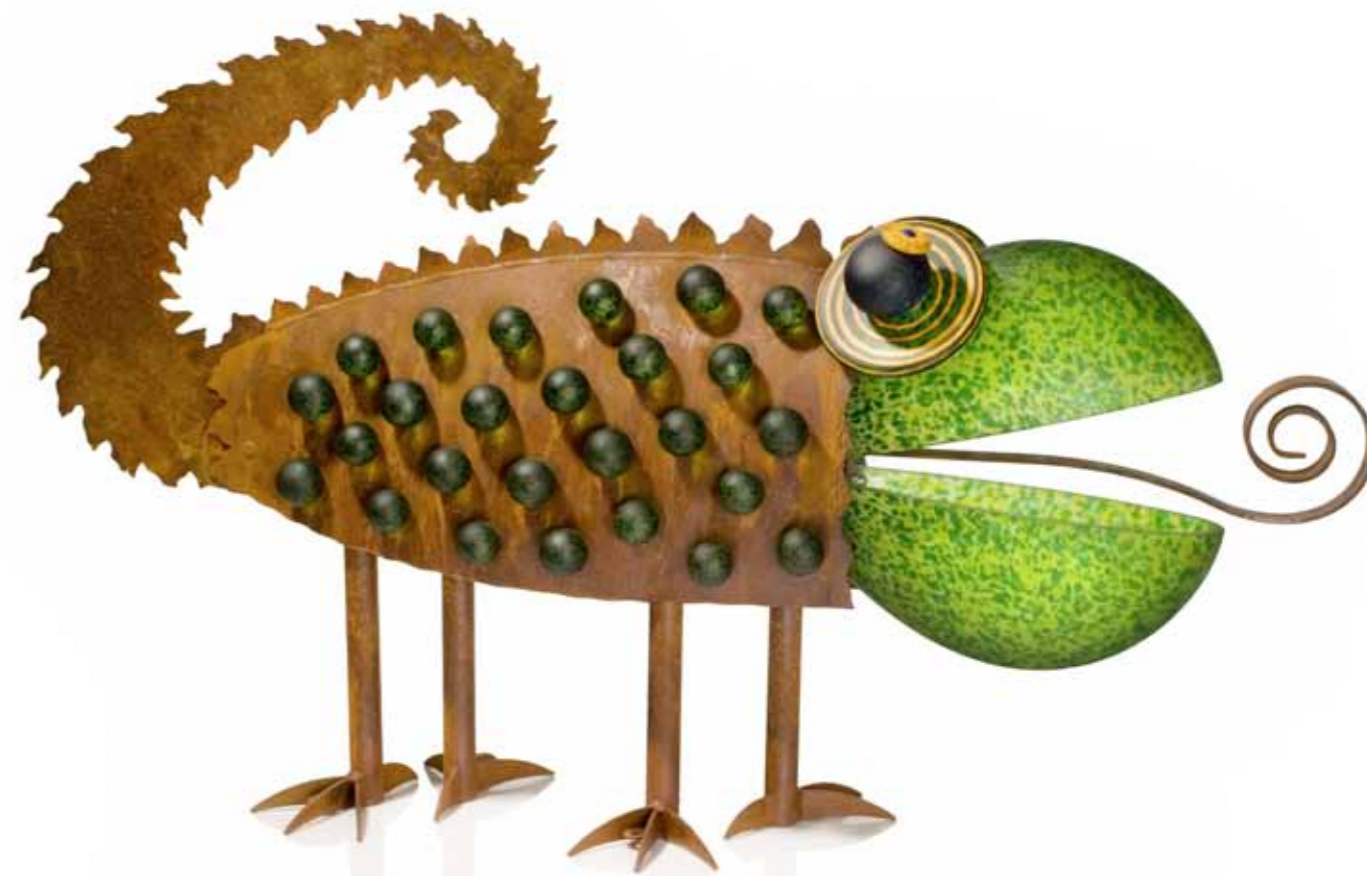

CHAMELEON

AUSSENSKULPTUR | OUTDOOR SCULPTURE

↓ 80 CM | 31"

↔ 140 CM | 55"

GRÜN | GREEN
36-01