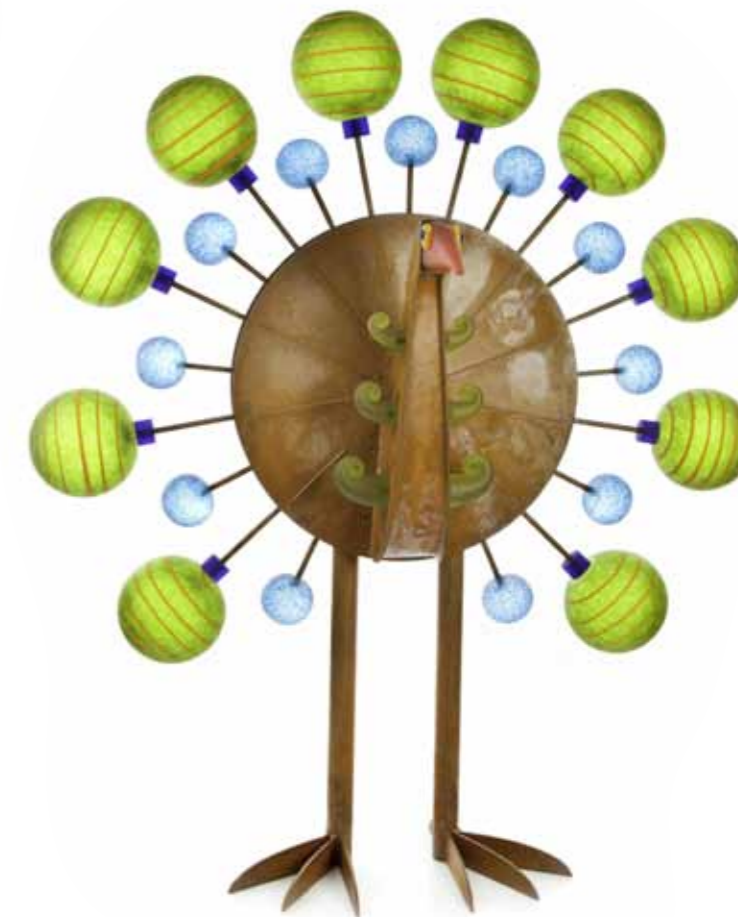

ZITRO | LIME GREEN
33-03