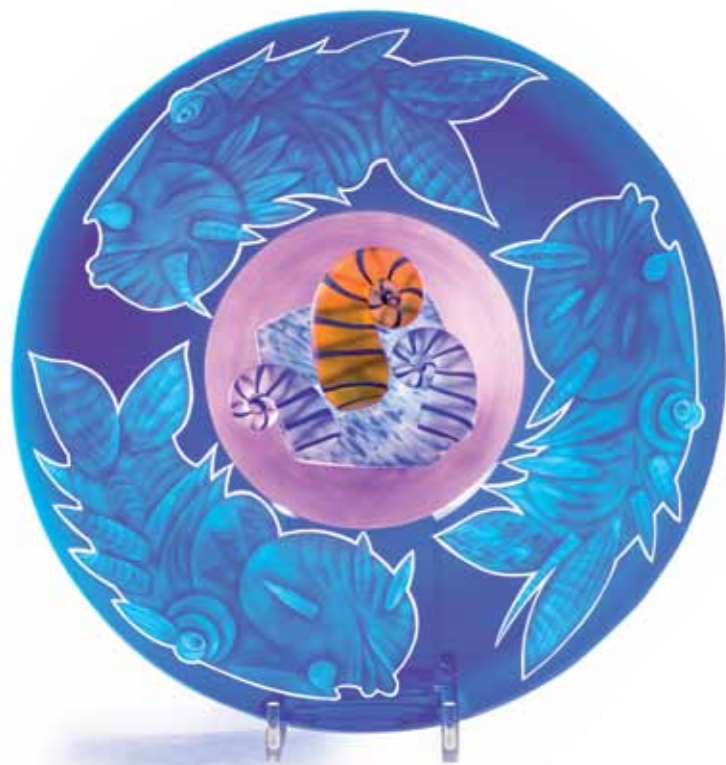

OBJEKT | OBJECT

↓ 30 CM | 12"

↔ 25 CM | 10"

BLAU | BLUE
99-23

VIOLETT | PURPLE
99-23

KLAR | CLEAR
99-23

PLATE FISH

by PAWEL BOROWSKI

TELLER | PLATE

↓ 65 CM | 25"

↔ 65 CM | 25"

VIOLETT / ROT / GELB | PURPLE / RED / YELLOW
99-10

PLATE BIRD

by PAWEL BOROWSKI

TELLER | PLATE

↓ 65 CM | 25"