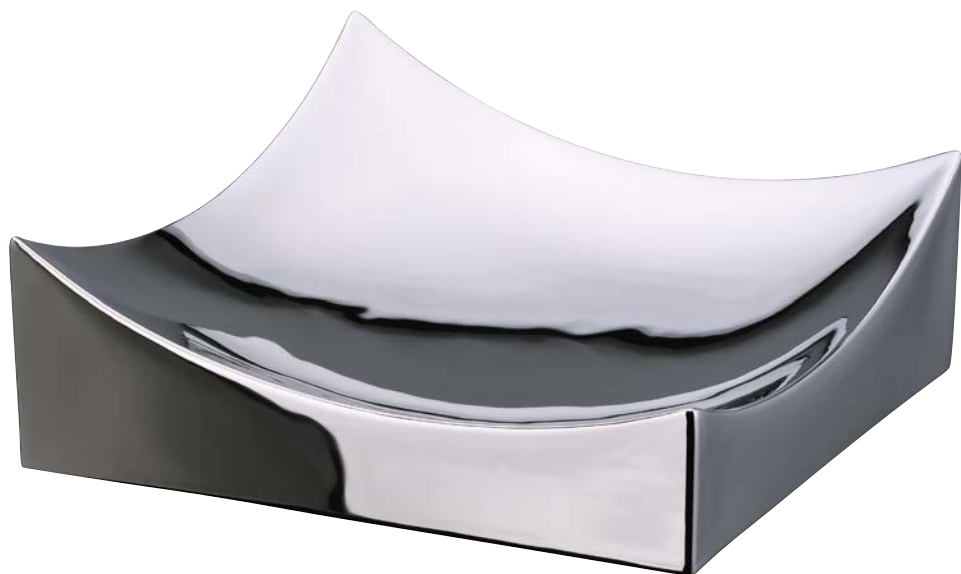

Roof 14486

Artikel	VPE	Art.-Nr.	800001	426159
Article	CQ	Art.-No.	Wei glasiert	Platin titanisiert
Descrizione articolo	QC	Cod. Art.	White glazed	Silver titanium
Article	UE	Art.-No.		
Vase 20 cm schlank <i>Vase 20 cm slim</i> Vaso 20 cm stretto <i>Vase 20 cm mince</i> 5 x 5 x 20 cm	1	26554	73,00 € 61,34 €	105,00 € 88,24 €
Vase 20 cm breit <i>Vase 20 cm wide</i> Vaso 20 cm largo <i>Vase 20 cm large</i> 10 x 10 x 20 cm	1	26555	105,00 € 88,24 €	135,00 € 113,45 €
Vase 28 cm <i>Vase 28 cm</i> Vaso 28 cm <i>Vase 28 cm</i> 14 x 14 x 28 cm	1	26028	165,00 € 138,66 €	225,00 € 189,08 €
Schale 14 x 14 cm <i>Dish 14 x 14 cm</i> Coppa 14 x 14 cm <i>Coupe 14 x 14 cm</i>	1	22114	61,00 € 51,26 €	92,00 € 77,31 €
Schale 20 x 20 cm <i>Dish 20 x 20 cm</i> Coppa 20 x 20 cm <i>Coupe 20 x 20 cm</i>	1	22120	105,00 € 88,24 €	155,00 € 130,25 €
Schale 26 x 26 cm <i>Dish 26 x 26 cm</i> Coppa 26 x 26 cm <i>Coupe 26 x 26 cm</i>	1	22126	175,00 € 147,06 €	259,00 € 217,65 €