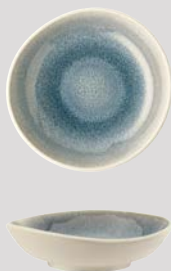

Teller | Plate |
Piatto piano | Assiette plate – 16 cm
21540-405252-60256 – **Bronze**

Teller | Plate |
Piatto piano | Assiette plate – 22 cm
21540-405251-60262 – **Slate Grey**

Teller | Plate |
Piatto piano | Assiette plate – 25 cm
21540-405253-60265 – **Aquamarine**