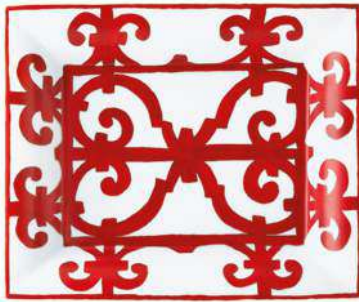

Balcon du Guadalquivir

011061P

petite boîte
small box

5 x 5 x 7 cm - 2 x 2 x 2.8 in

011090P

vide-poches
change tray

21 x 17 cm - 8.3 x 6.7 in