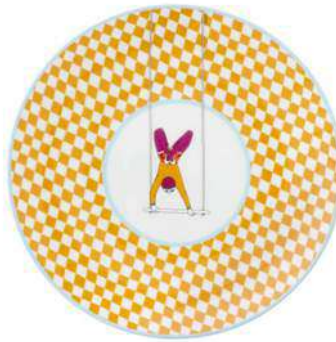

045307P
assiette dessert n°2
dessert plate # 2
Ø 21,5 cm - Ø 8.5 in